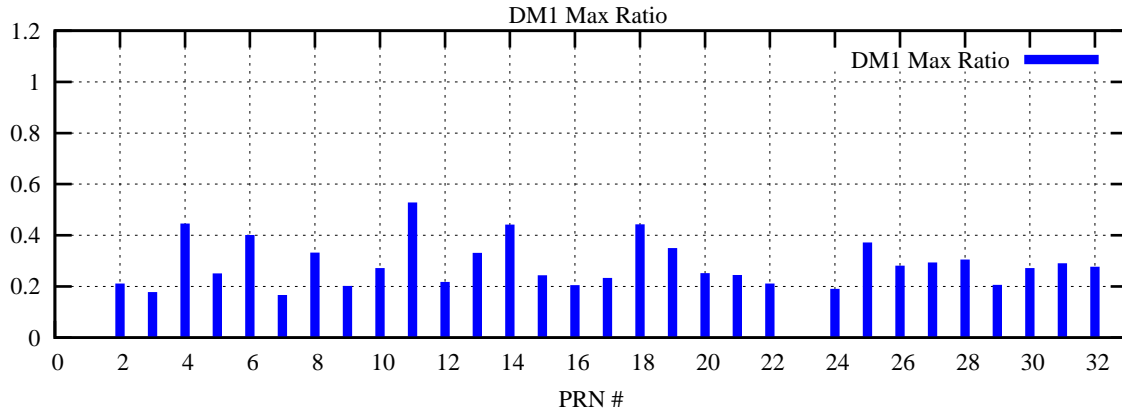

Ratio (PRN Bias/Threshold)

GpsWeek 2109 Day 4

Skinny (Type 0): PRN 8 22
Broad (Type 2): PRN 7 15 17 21 24