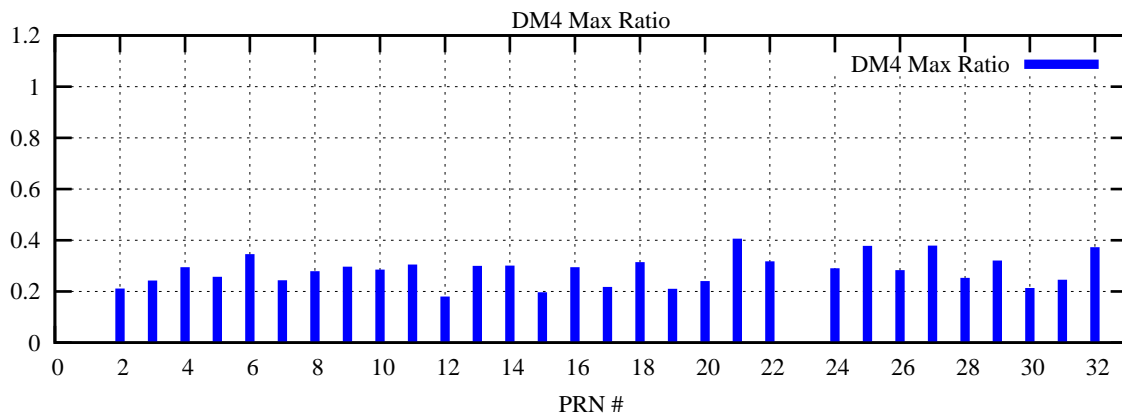

Ratio (PRN Bias/Threshold)

GpsWeek 2109 Day 4

Skinny (Type 0): PRN 8 22
Broad (Type 2): PRN 7 15 17 21 24