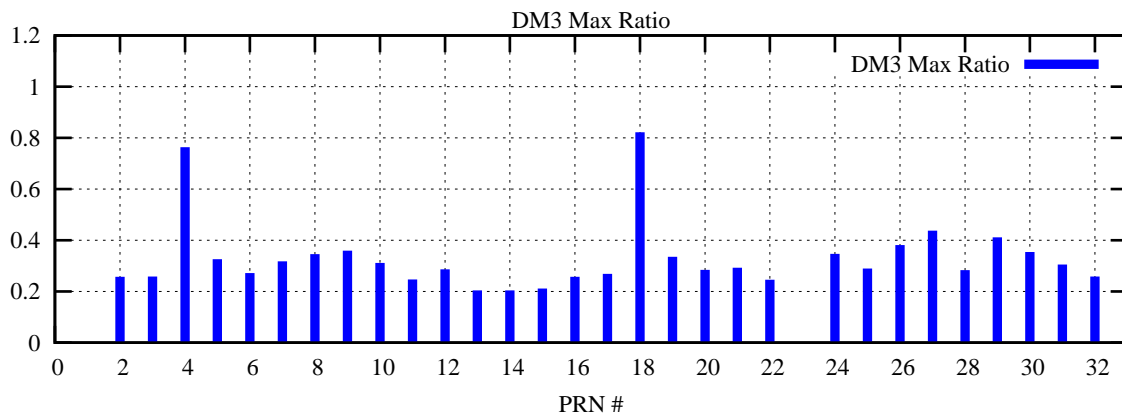

Ratio (PRN Bias/Threshold)

GpsWeek 2109 Day 4

Skinny (Type 0): PRN 8 22
Broad (Type 2): PRN 7 15 17 21 24