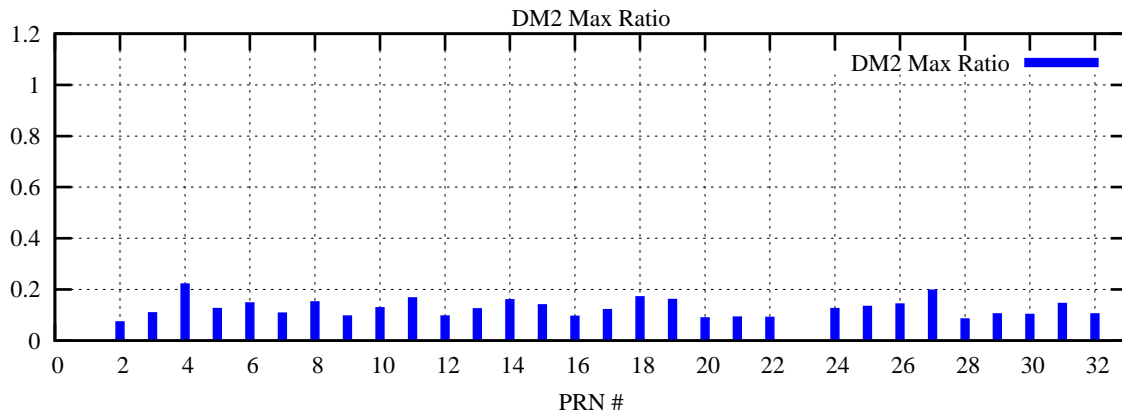

Ratio (PRN Bias/Threshold)

GpsWeek 2109 Day 4

Skinny (Type 0): PRN 8 22
Broad (Type 2): PRN 7 15 17 21 24