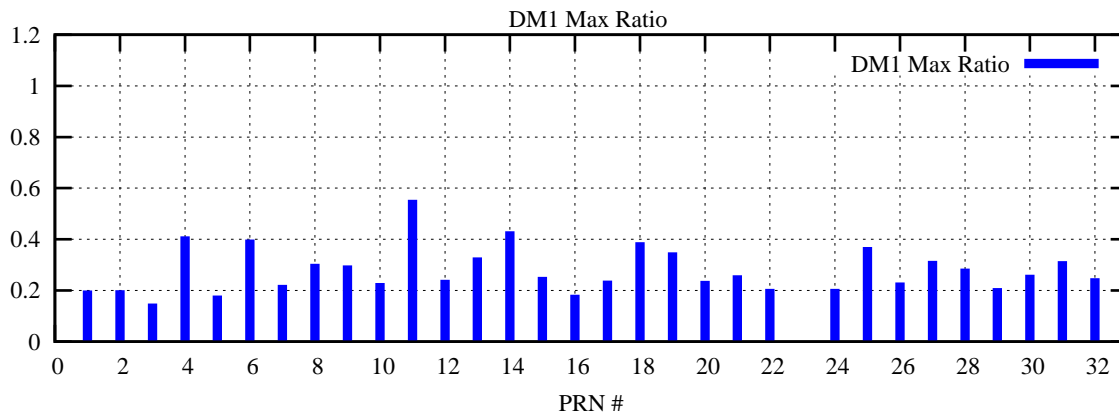

Ratio (PRN Bias/Threshold)

GpsWeek 2109 Day 6

Skinny (Type 0): PRN 8 22
Broad (Type 2): PRN 7 15 17 21 24