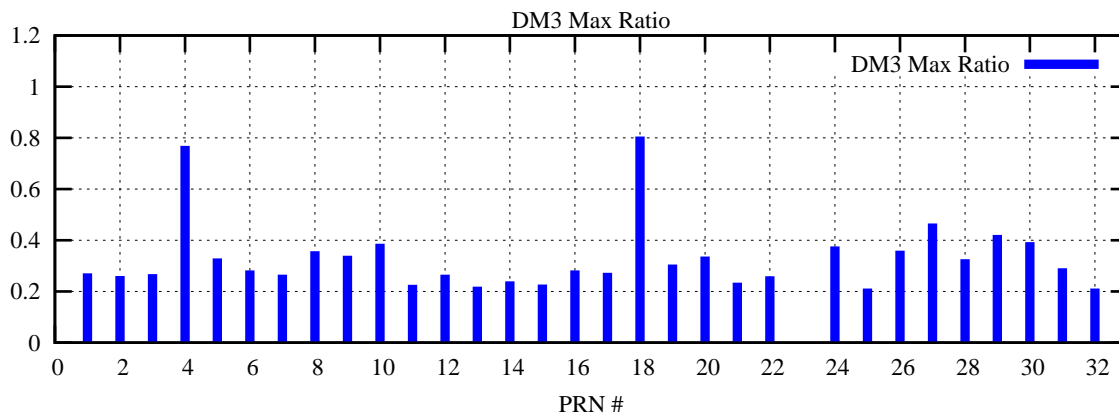

Ratio (PRN Bias/Threshold)

GpsWeek 2109 Day 6

Skinny (Type 0): PRN 8 22
Broad (Type 2): PRN 7 15 17 21 24