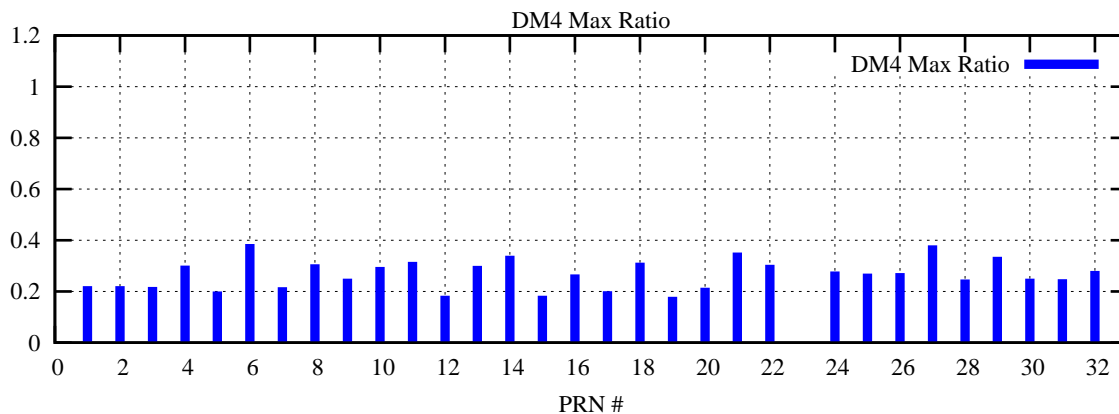

Ratio (PRN Bias/Threshold)

GpsWeek 2109 Day 6

Skinny (Type 0): PRN 8 22
Broad (Type 2): PRN 7 15 17 21 24