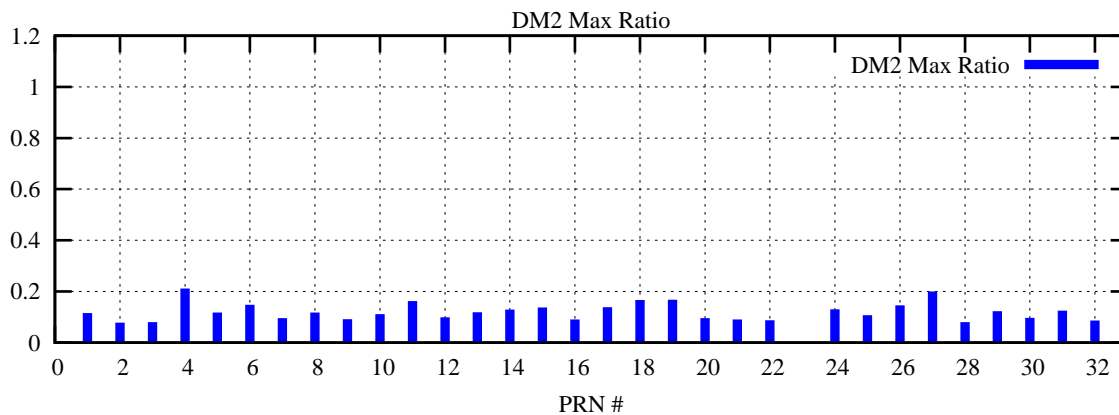

Ratio (PRN Bias/Threshold)

GpsWeek 2109 Day 6

Skinny (Type 0): PRN 8 22
Broad (Type 2): PRN 7 15 17 21 24