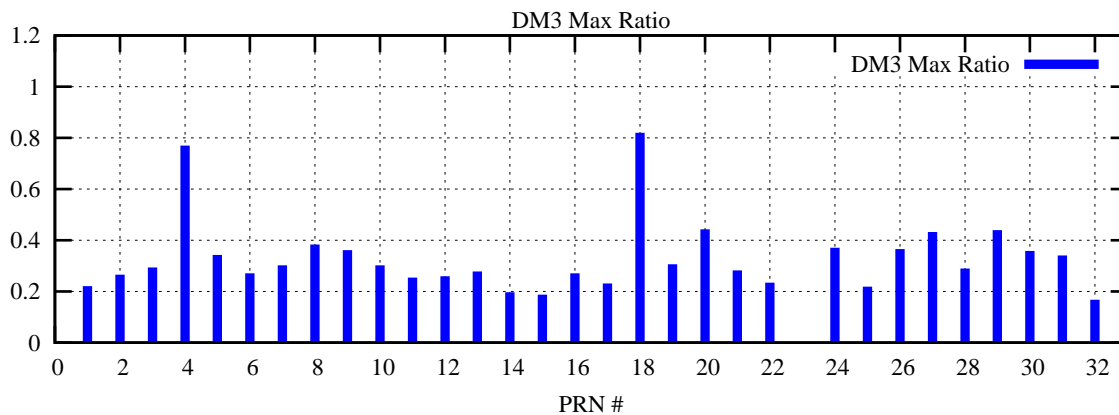

Ratio (PRN Bias/Threshold)

GpsWeek 2110 Day 2

Skinny (Type 0): PRN 8 22  
Broad (Type 2): PRN 7 15 17 21 24