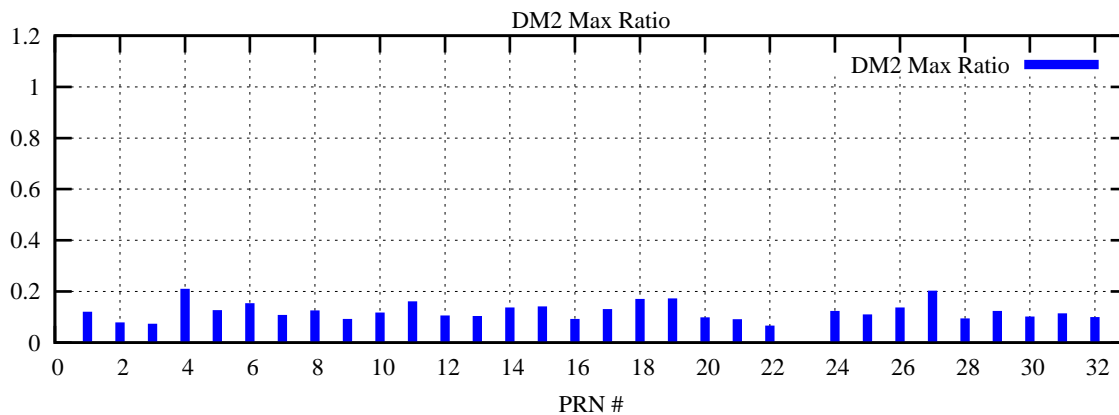

Ratio (PRN Bias/Threshold)

GpsWeek 2110 Day 2

Skinny (Type 0): PRN 8 22  
Broad (Type 2): PRN 7 15 17 21 24