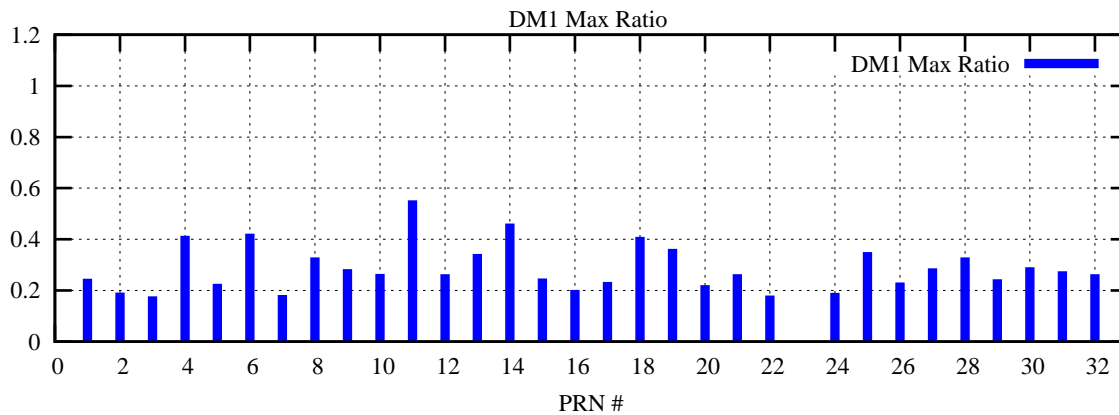

Ratio (PRN Bias/Threshold)

GpsWeek 2110 Day 2

Skinny (Type 0): PRN 8 22  
Broad (Type 2): PRN 7 15 17 21 24