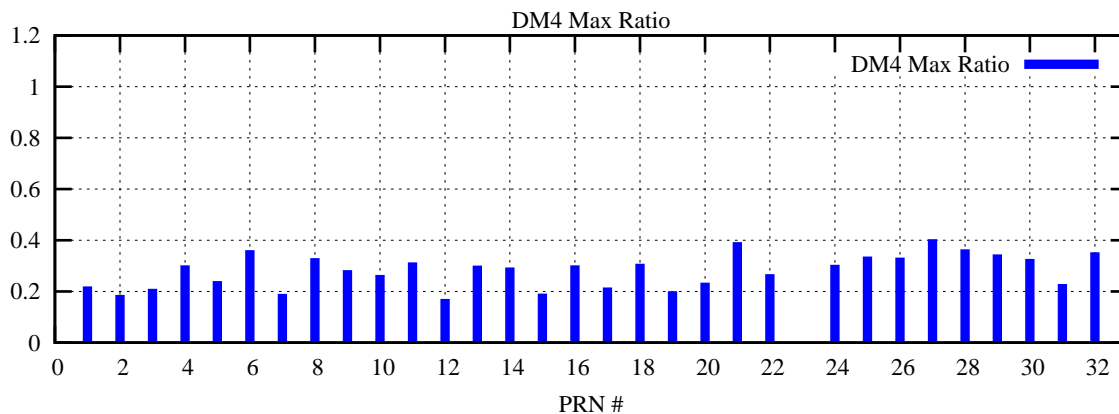

Ratio (PRN Bias/Threshold)

GpsWeek 2110 Day 2

Skinny (Type 0): PRN 8 22  
Broad (Type 2): PRN 7 15 17 21 24