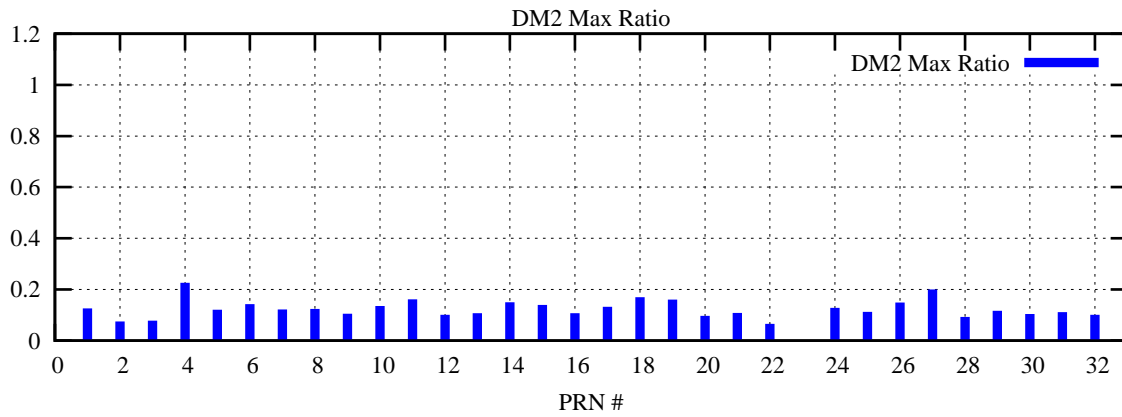

Ratio (PRN Bias/Threshold)

GpsWeek 2110 Day 3

Skinny (Type 0): PRN 8 22
Broad (Type 2): PRN 7 15 17 21 24