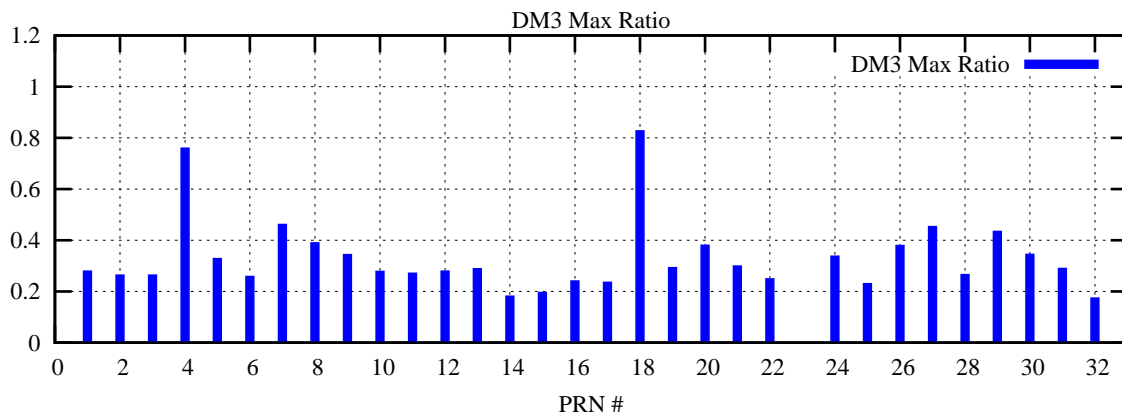

Ratio (PRN Bias/Threshold)

GpsWeek 2110 Day 3

Skinny (Type 0): PRN 8 22
Broad (Type 2): PRN 7 15 17 21 24