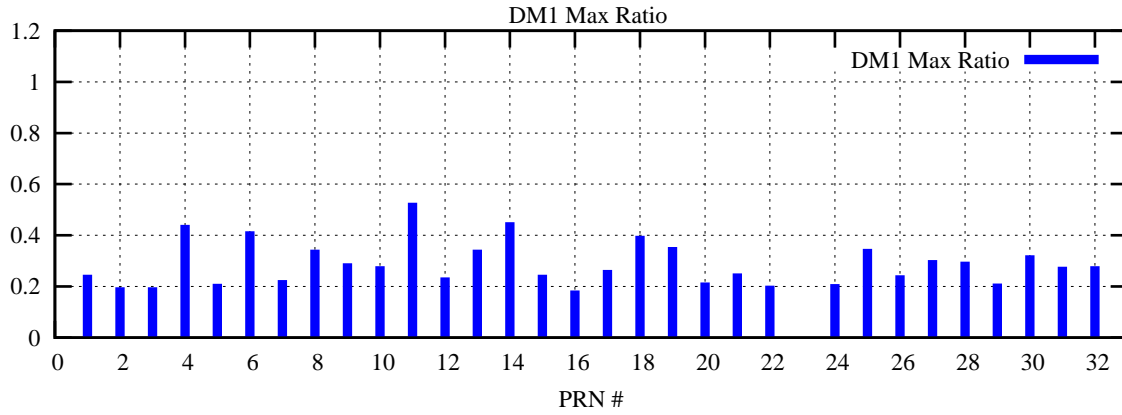

Ratio (PRN Bias/Threshold)

GpsWeek 2110 Day 3

Skinny (Type 0): PRN 8 22
Broad (Type 2): PRN 7 15 17 21 24