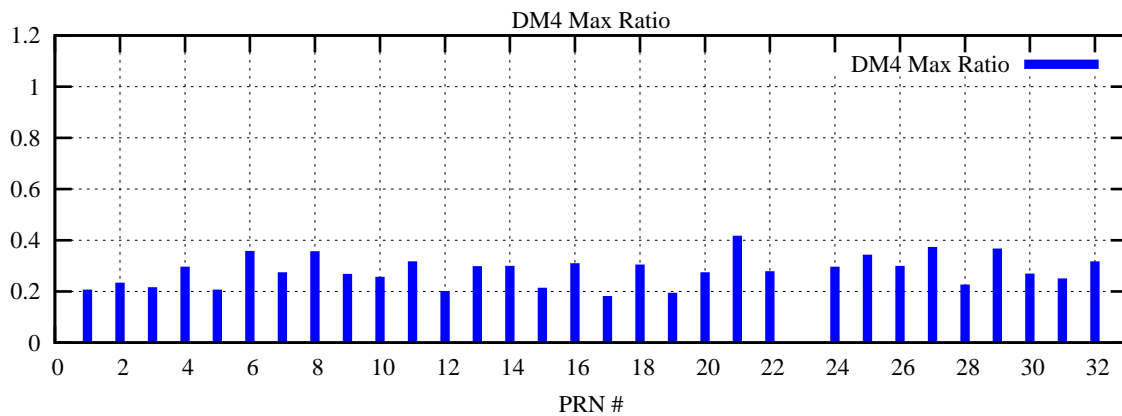

Ratio (PRN Bias/Threshold)

GpsWeek 2110 Day 3

Skinny (Type 0): PRN 8 22
Broad (Type 2): PRN 7 15 17 21 24