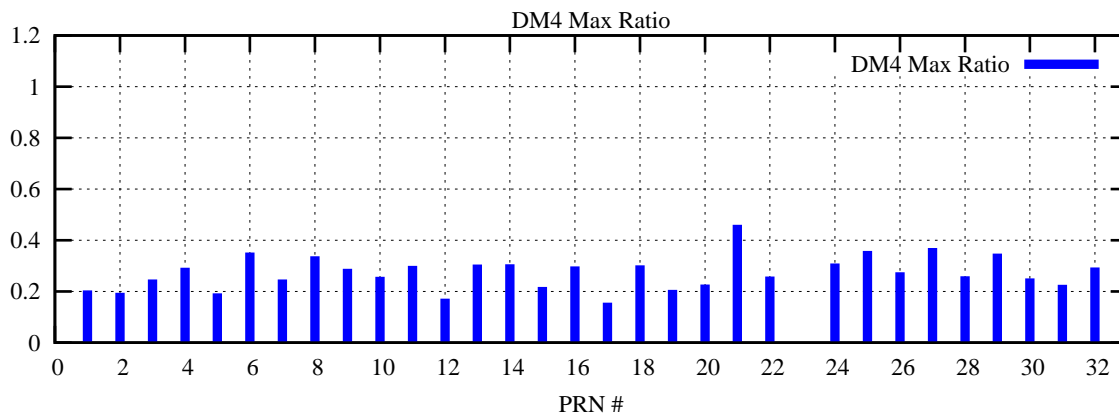

Ratio (PRN Bias/Threshold)

GpsWeek 2110 Day 5

Skinny (Type 0): PRN 8 22
Broad (Type 2): PRN 7 15 17 21 24