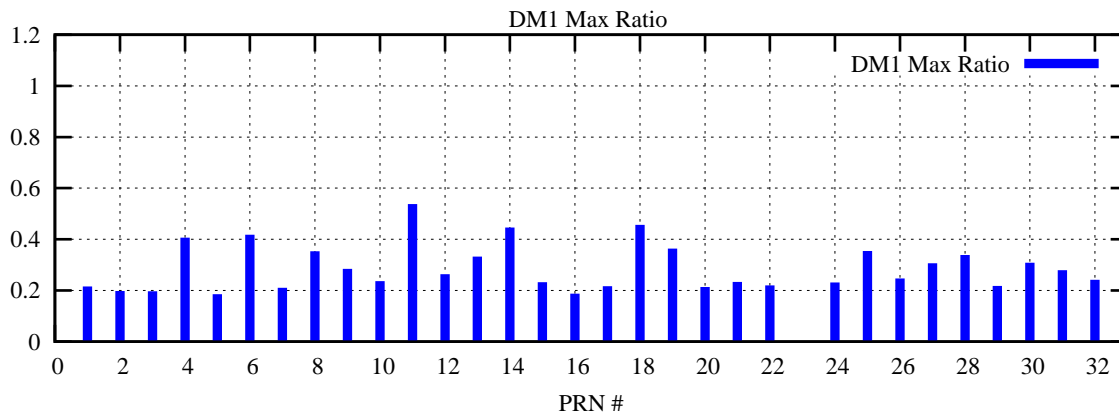

Ratio (PRN Bias/Threshold)

GpsWeek 2110 Day 5

Skinny (Type 0): PRN 8 22
Broad (Type 2): PRN 7 15 17 21 24