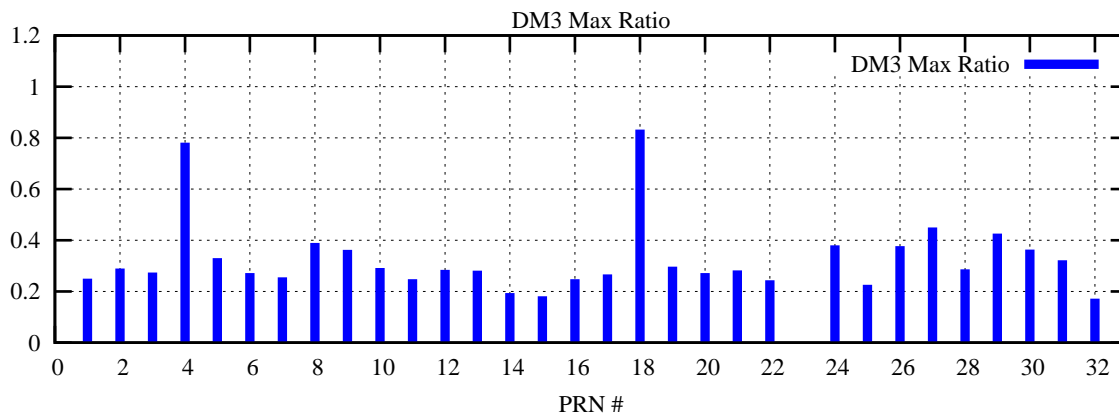

Ratio (PRN Bias/Threshold)

GpsWeek 2110 Day 5

Skinny (Type 0): PRN 8 22
Broad (Type 2): PRN 7 15 17 21 24