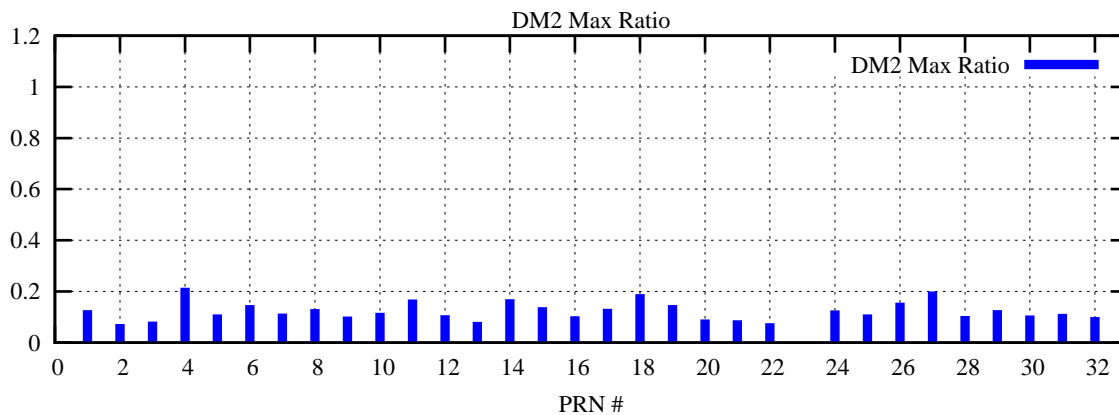

Ratio (PRN Bias/Threshold)

GpsWeek 2110 Day 5

Skinny (Type 0): PRN 8 22
Broad (Type 2): PRN 7 15 17 21 24