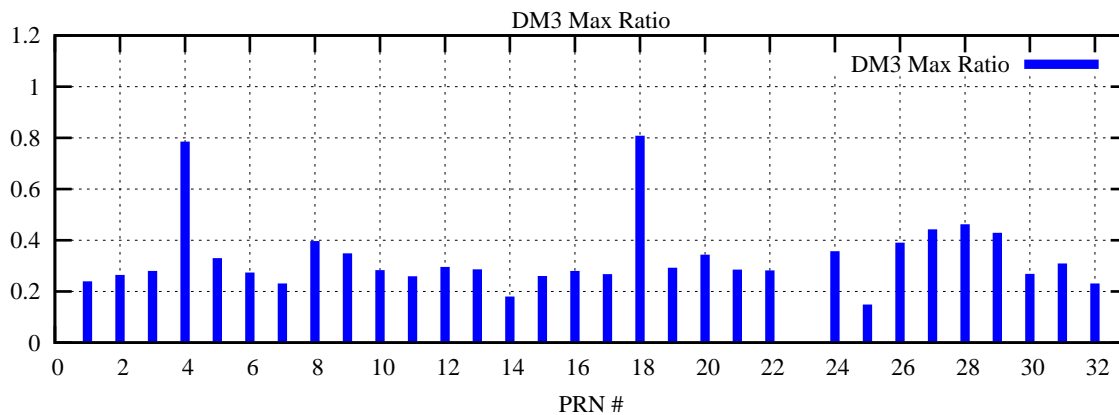

Ratio (PRN Bias/Threshold)

GpsWeek 2111 Day 0

Skinny (Type 0): PRN 8 22
Broad (Type 2): PRN 7 15 17 21 24