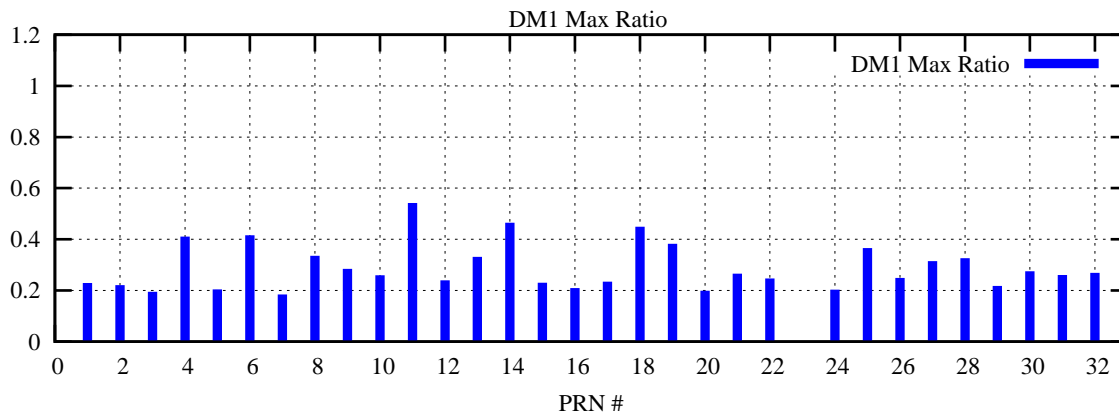

Ratio (PRN Bias/Threshold)

GpsWeek 2111 Day 0

Skinny (Type 0): PRN 8 22
Broad (Type 2): PRN 7 15 17 21 24