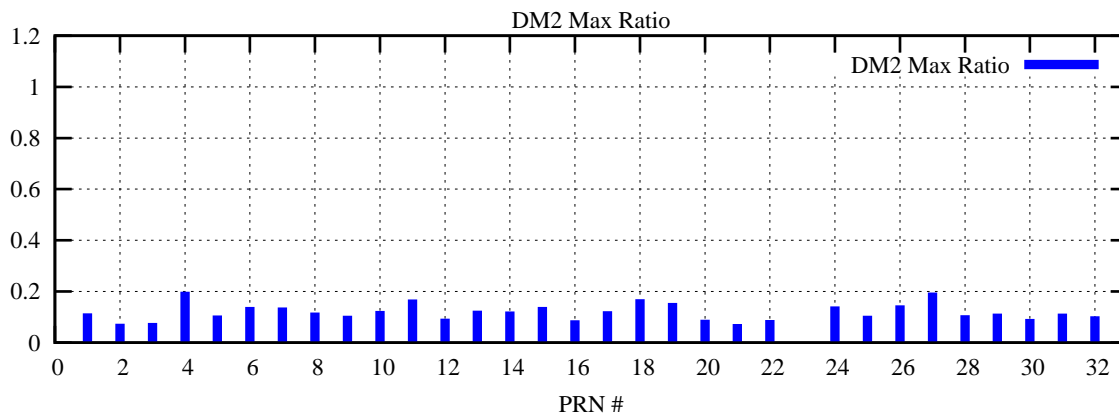

Ratio (PRN Bias/Threshold)

GpsWeek 2111 Day 0

Skinny (Type 0): PRN 8 22
Broad (Type 2): PRN 7 15 17 21 24