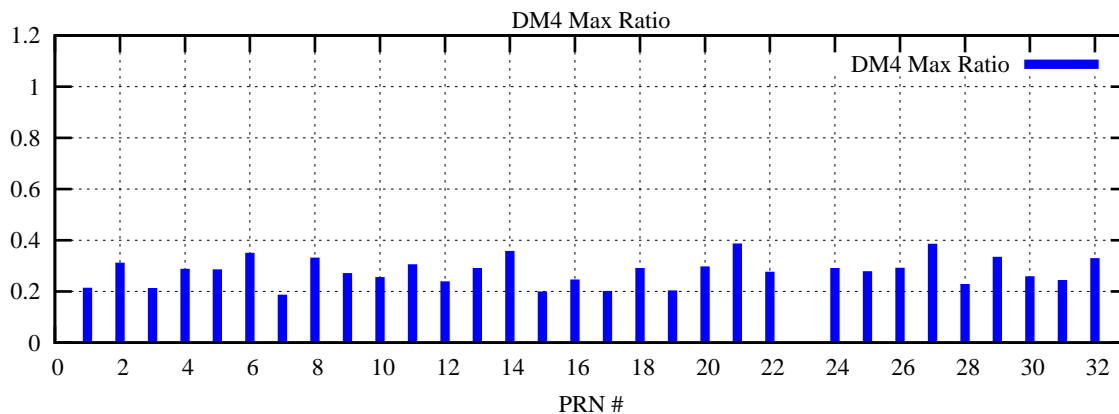

Ratio (PRN Bias/Threshold)

GpsWeek 2111 Day 0

Skinny (Type 0): PRN 8 22
Broad (Type 2): PRN 7 15 17 21 24