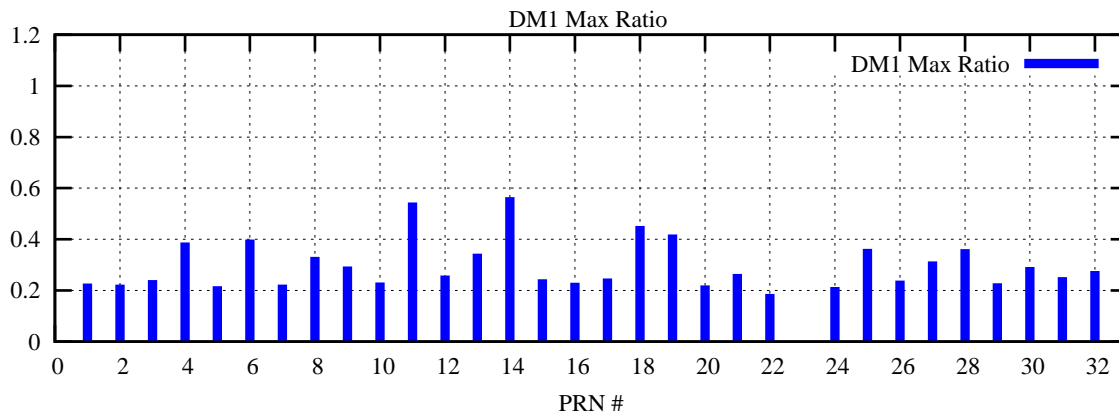

Ratio (PRN Bias/Threshold)

GpsWeek 2111 Day 2

Skinny (Type 0): PRN 8 22
Broad (Type 2): PRN 7 15 17 21 24