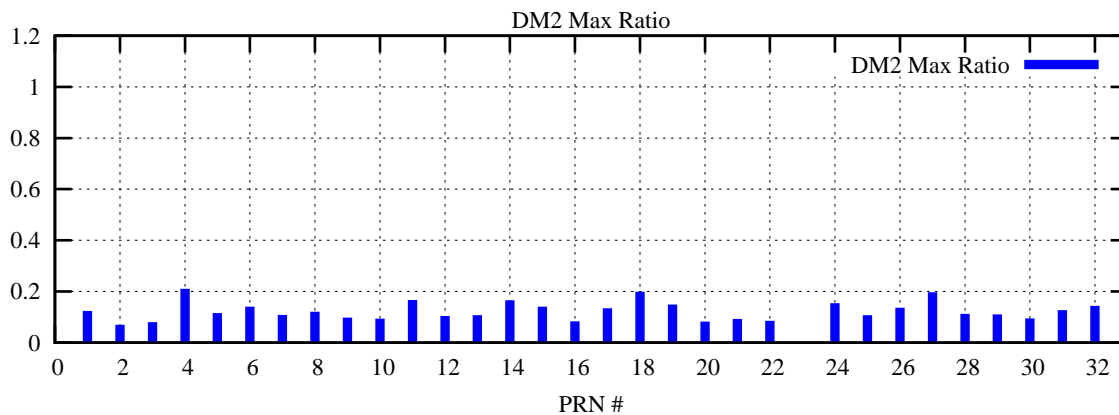

Ratio (PRN Bias/Threshold)

GpsWeek 2111 Day 2

Skinny (Type 0): PRN 8 22
Broad (Type 2): PRN 7 15 17 21 24