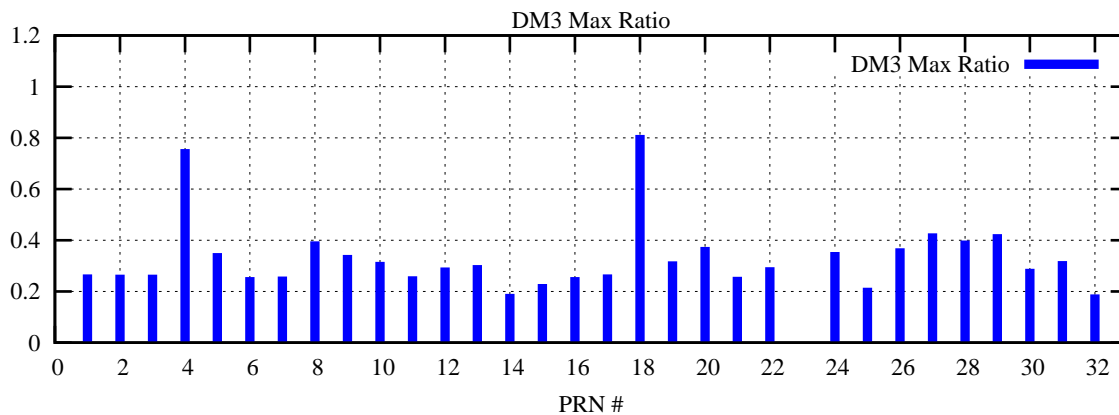

Ratio (PRN Bias/Threshold)

GpsWeek 2111 Day 2

Skinny (Type 0): PRN 8 22
Broad (Type 2): PRN 7 15 17 21 24