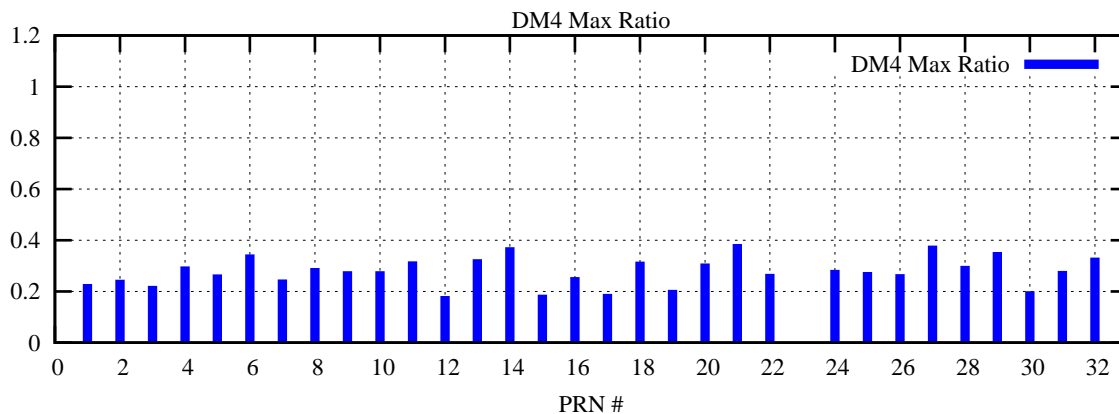

Ratio (PRN Bias/Threshold)

GpsWeek 2111 Day 2

Skinny (Type 0): PRN 8 22
Broad (Type 2): PRN 7 15 17 21 24