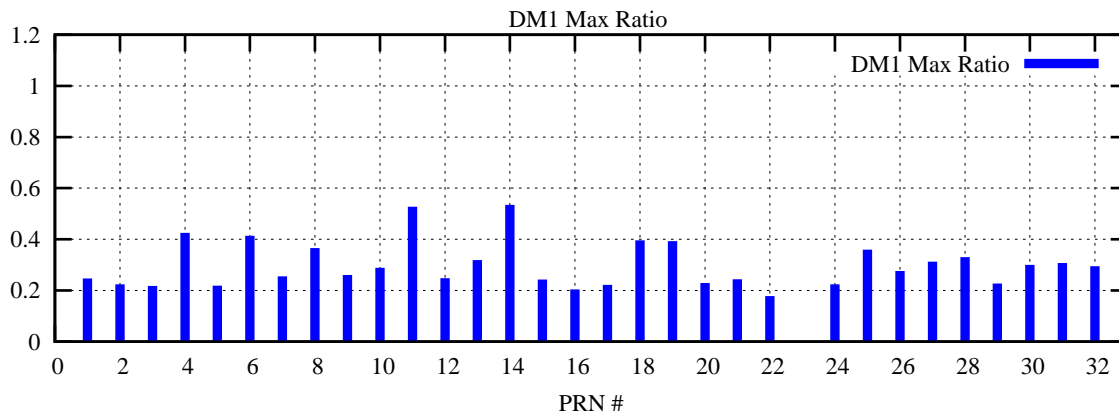

Ratio (PRN Bias/Threshold)

GpsWeek 2111 Day 5

Skinny (Type 0): PRN 8 22
Broad (Type 2): PRN 7 15 17 21 24