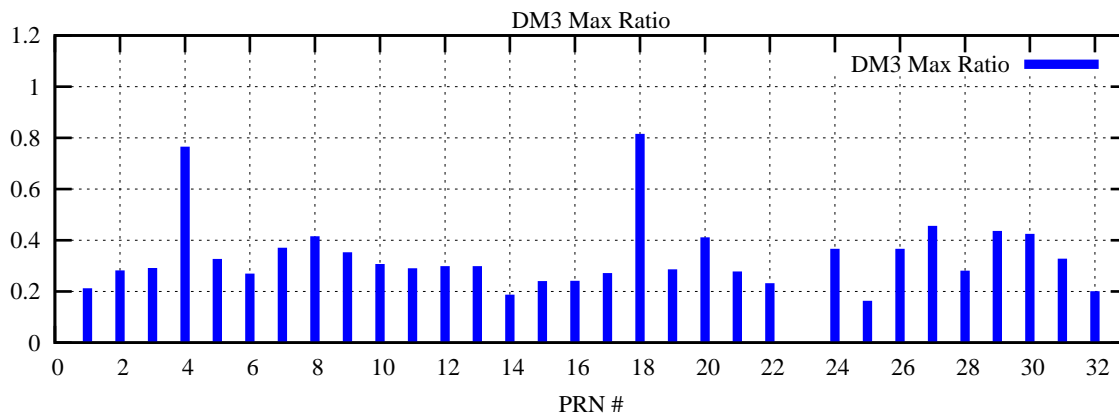

Ratio (PRN Bias/Threshold)

GpsWeek 2111 Day 5

Skinny (Type 0): PRN 8 22
Broad (Type 2): PRN 7 15 17 21 24