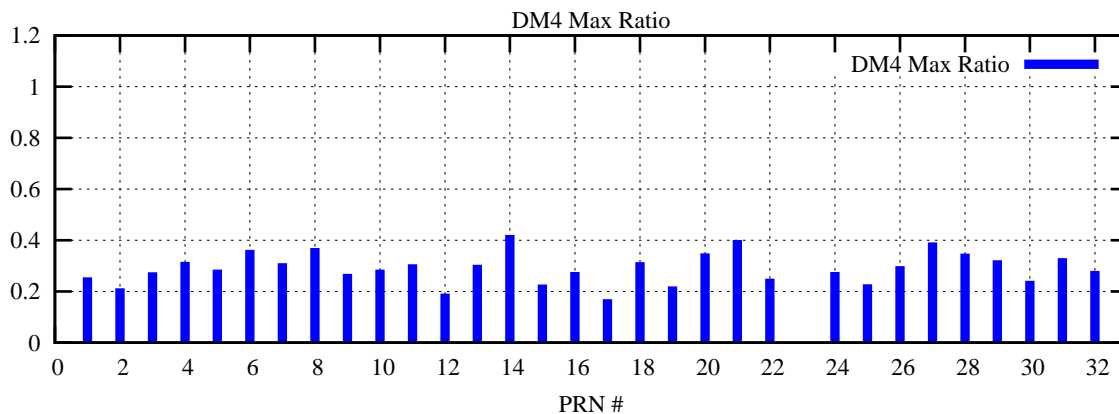

Ratio (PRN Bias/Threshold)

GpsWeek 2111 Day 5

Skinny (Type 0): PRN 8 22
Broad (Type 2): PRN 7 15 17 21 24