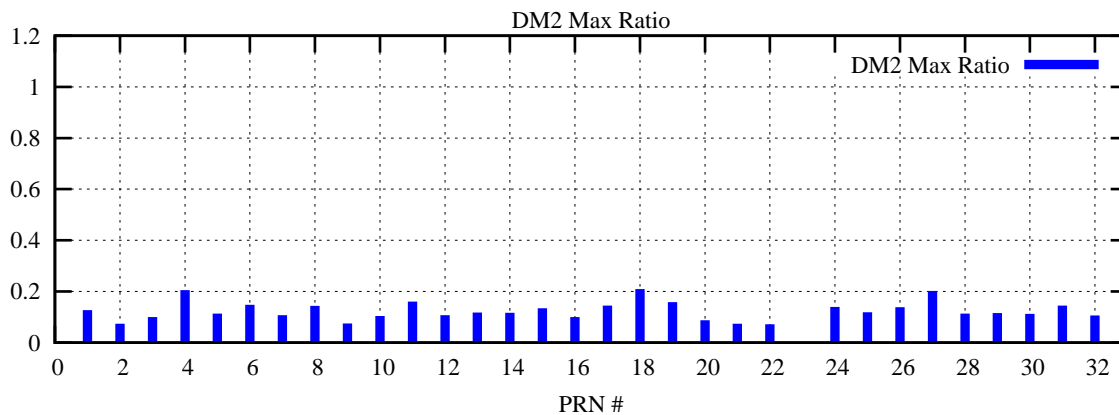

Ratio (PRN Bias/Threshold)

GpsWeek 2111 Day 5

Skinny (Type 0): PRN 8 22
Broad (Type 2): PRN 7 15 17 21 24