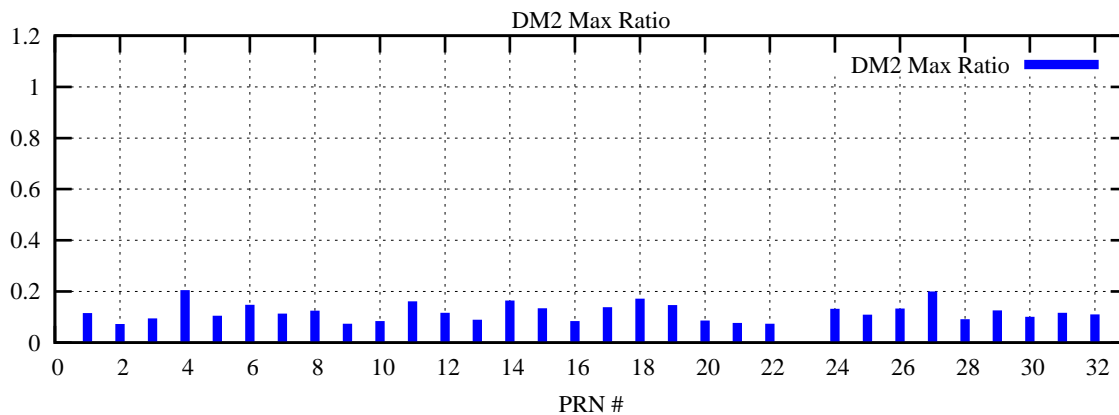

Ratio (PRN Bias/Threshold)

GpsWeek 2111 Day 6

Skinny (Type 0): PRN 8 22  
Broad (Type 2): PRN 7 15 17 21 24