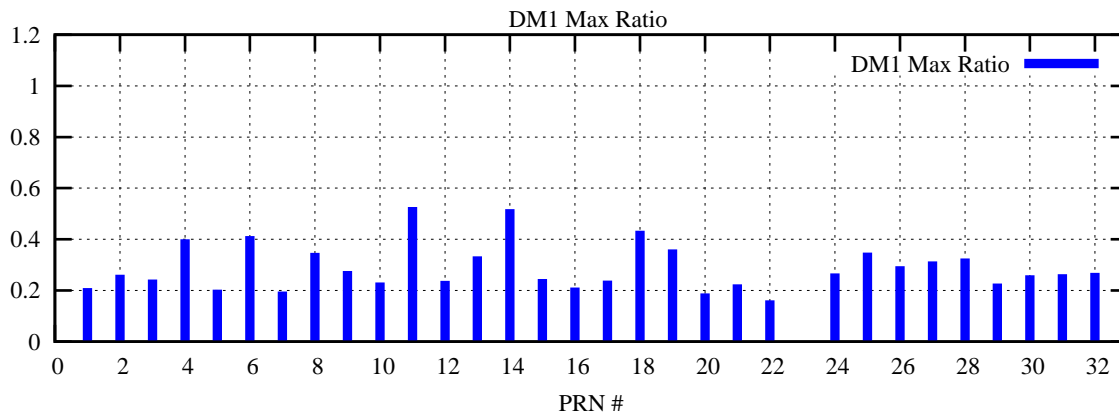

Ratio (PRN Bias/Threshold)

GpsWeek 2111 Day 6

Skinny (Type 0): PRN 8 22  
Broad (Type 2): PRN 7 15 17 21 24