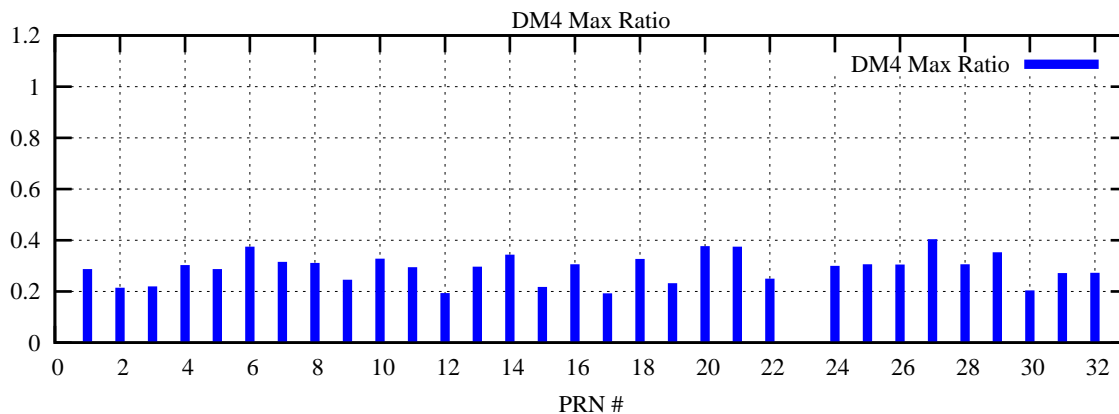

Ratio (PRN Bias/Threshold)

GpsWeek 2111 Day 6

Skinny (Type 0): PRN 8 22  
Broad (Type 2): PRN 7 15 17 21 24