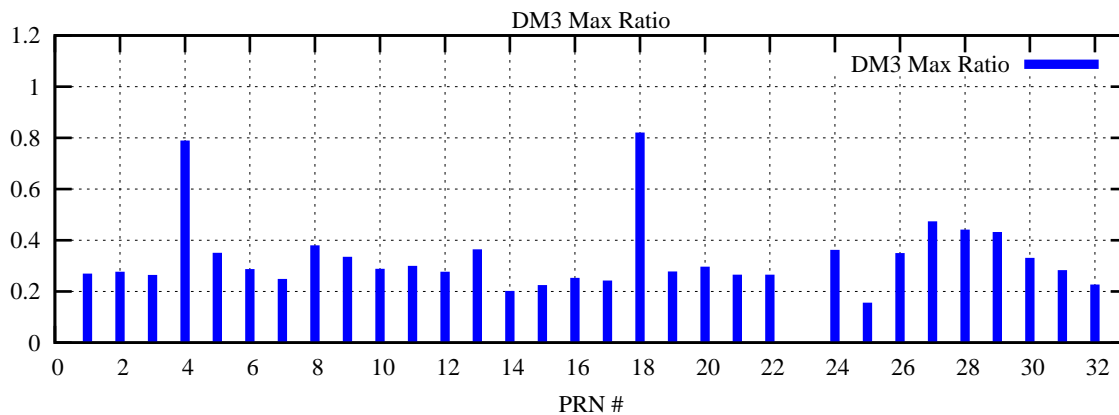

Ratio (PRN Bias/Threshold)

GpsWeek 2111 Day 6

Skinny (Type 0): PRN 8 22  
Broad (Type 2): PRN 7 15 17 21 24