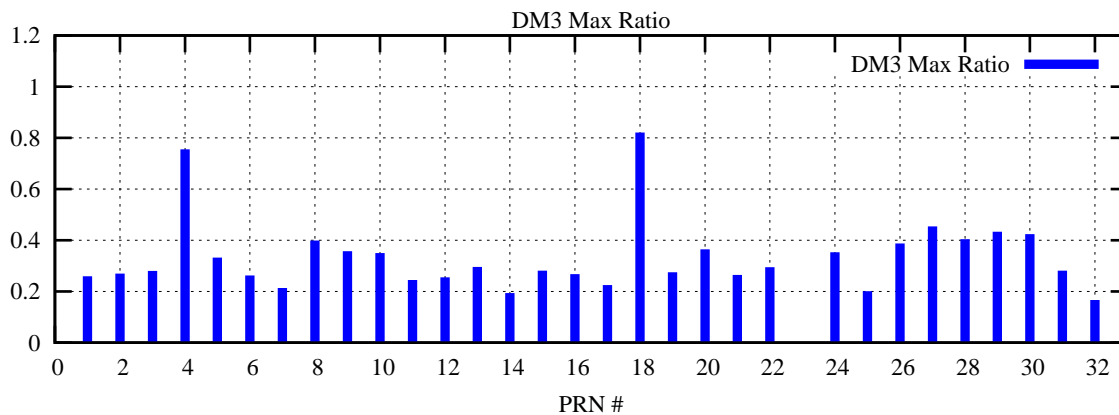

Ratio (PRN Bias/Threshold)

GpsWeek 2112 Day 0

Skinny (Type 0): PRN 8 22  
Broad (Type 2): PRN 7 15 17 21 24