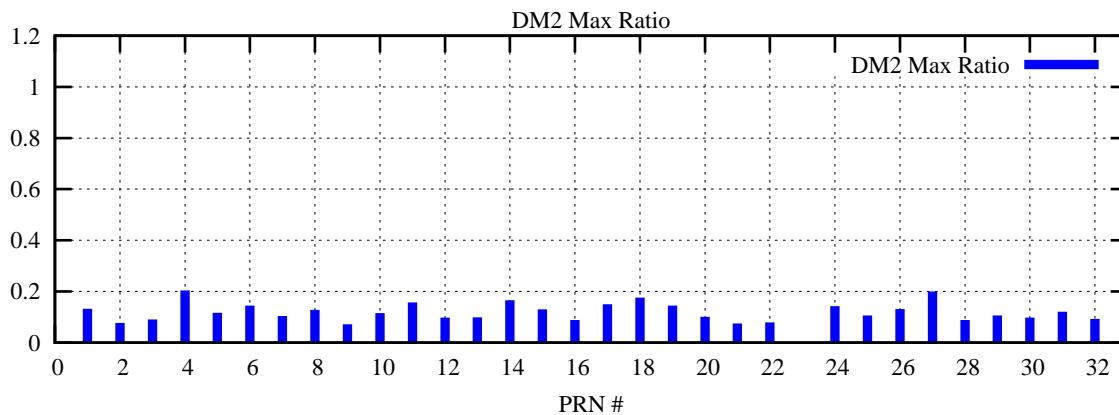

Ratio (PRN Bias/Threshold)

GpsWeek 2112 Day 0

Skinny (Type 0): PRN 8 22  
Broad (Type 2): PRN 7 15 17 21 24