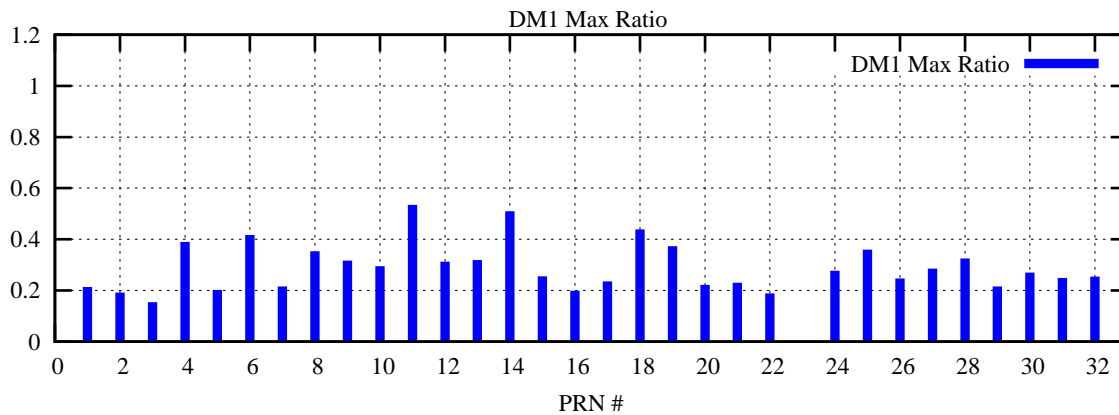

Ratio (PRN Bias/Threshold)

GpsWeek 2112 Day 0

Skinny (Type 0): PRN 8 22  
Broad (Type 2): PRN 7 15 17 21 24