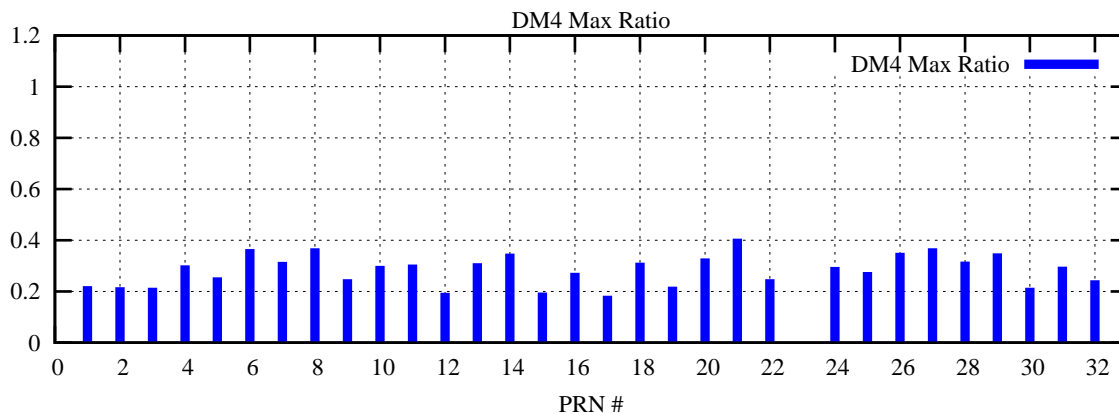

Ratio (PRN Bias/Threshold)

GpsWeek 2112 Day 0

Skinny (Type 0): PRN 8 22  
Broad (Type 2): PRN 7 15 17 21 24