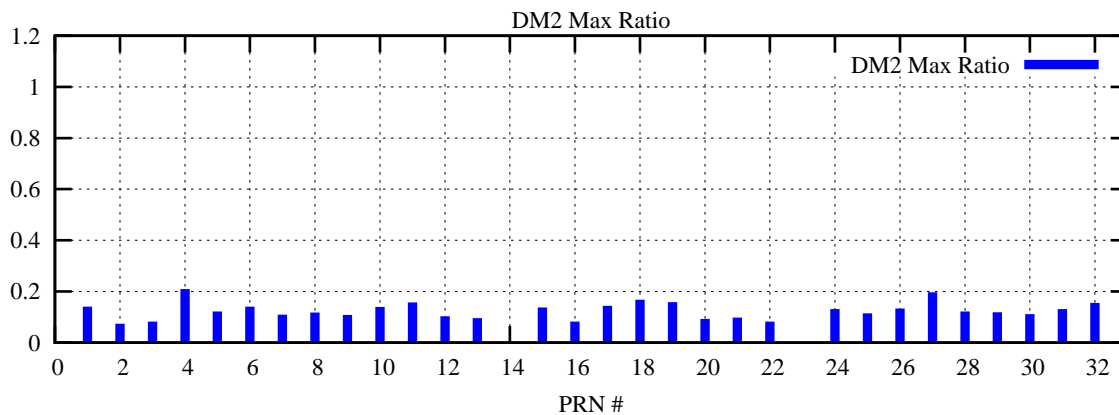

Ratio (PRN Bias/Threshold)

GpsWeek 2115 Day 4

Skinny (Type 0): PRN 8 22
Broad (Type 2): PRN 7 15 17 21 24