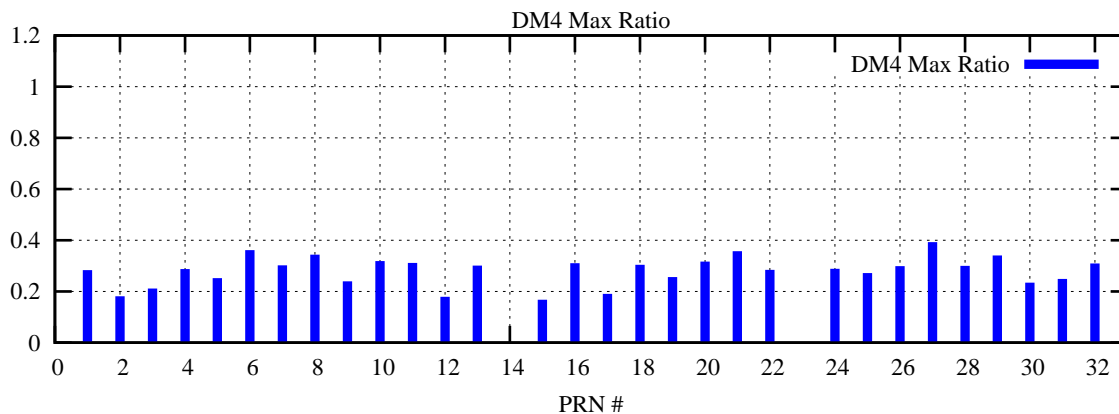

Ratio (PRN Bias/Threshold)

GpsWeek 2115 Day 4

Skinny (Type 0): PRN 8 22
Broad (Type 2): PRN 7 15 17 21 24