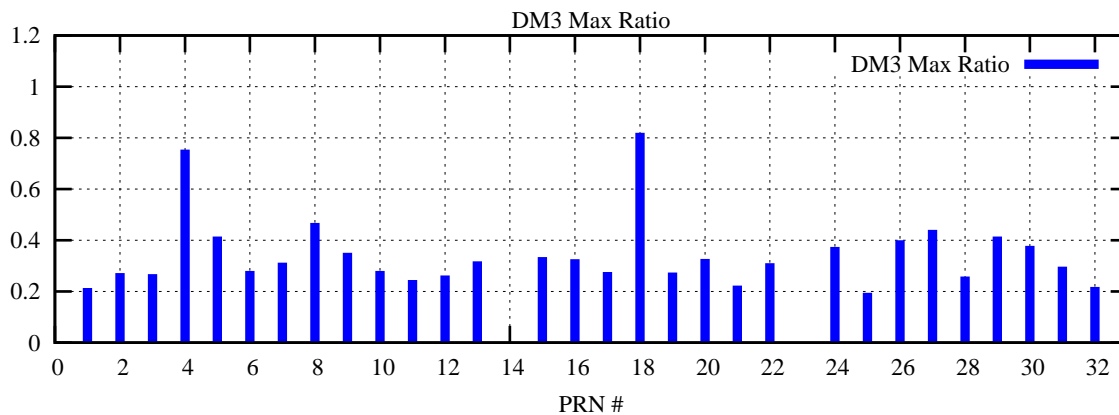

Ratio (PRN Bias/Threshold)

GpsWeek 2115 Day 4

Skinny (Type 0): PRN 8 22
Broad (Type 2): PRN 7 15 17 21 24