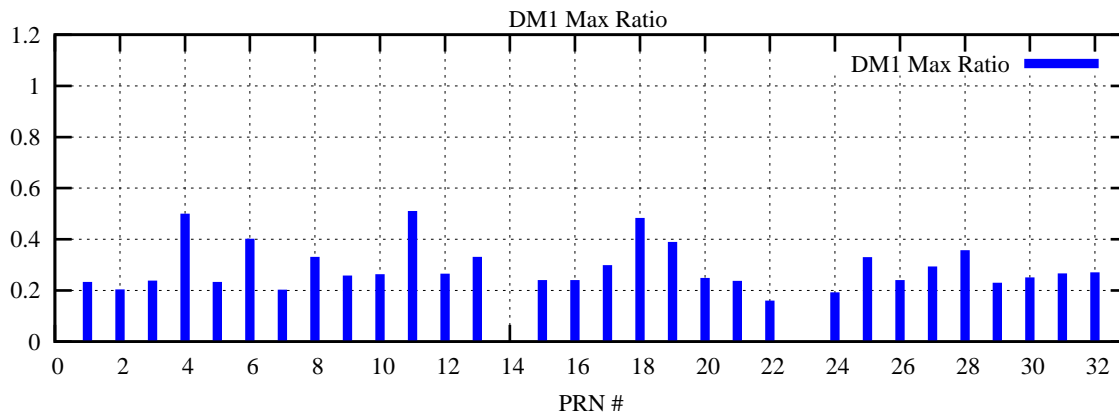

Ratio (PRN Bias/Threshold)

GpsWeek 2115 Day 4

Skinny (Type 0): PRN 8 22
Broad (Type 2): PRN 7 15 17 21 24