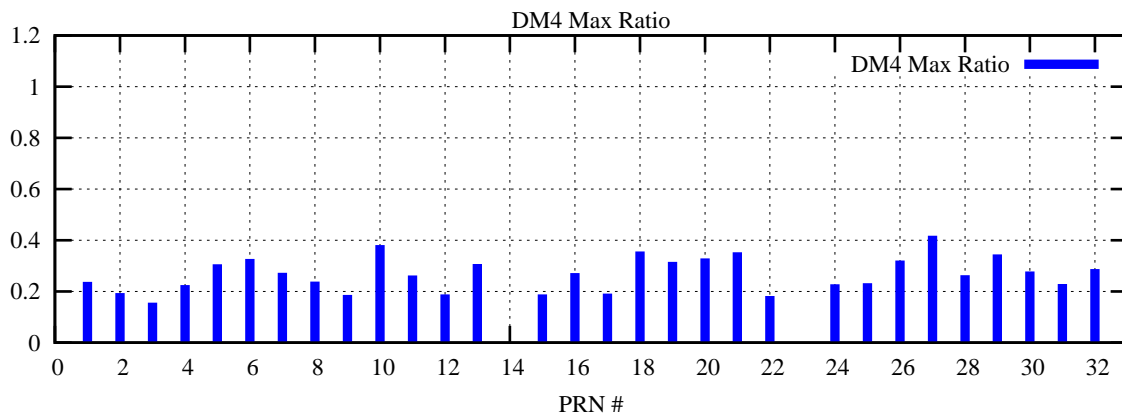

Ratio (PRN Bias/Threshold)

GpsWeek 2116 Day 1

Skinny (Type 0): PRN 8 22
Broad (Type 2): PRN 7 15 17 21 24