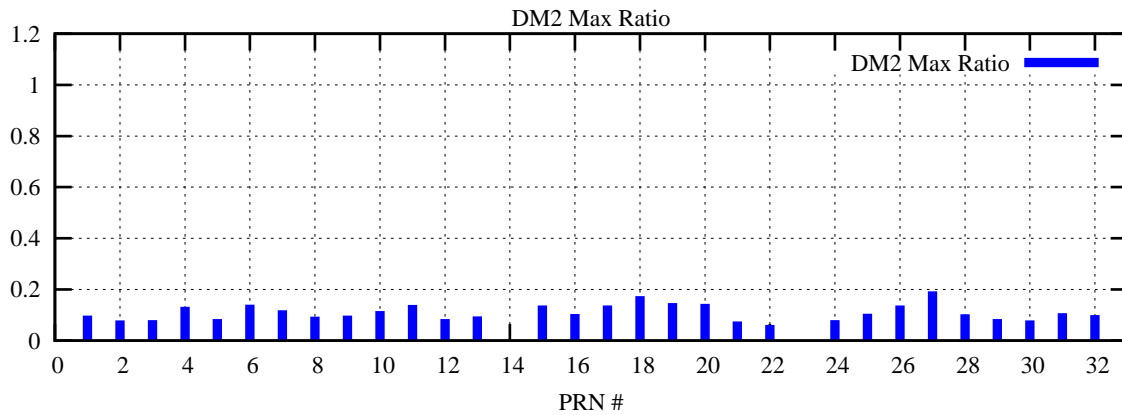

Ratio (PRN Bias/Threshold)

GpsWeek 2116 Day 1

Skinny (Type 0): PRN 8 22
Broad (Type 2): PRN 7 15 17 21 24