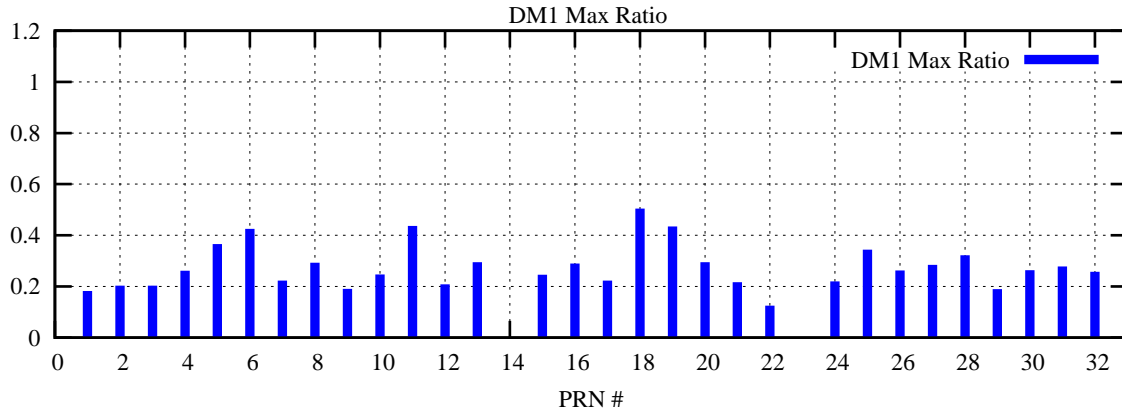

Ratio (PRN Bias/Threshold)

GpsWeek 2116 Day 1

Skinny (Type 0): PRN 8 22
Broad (Type 2): PRN 7 15 17 21 24