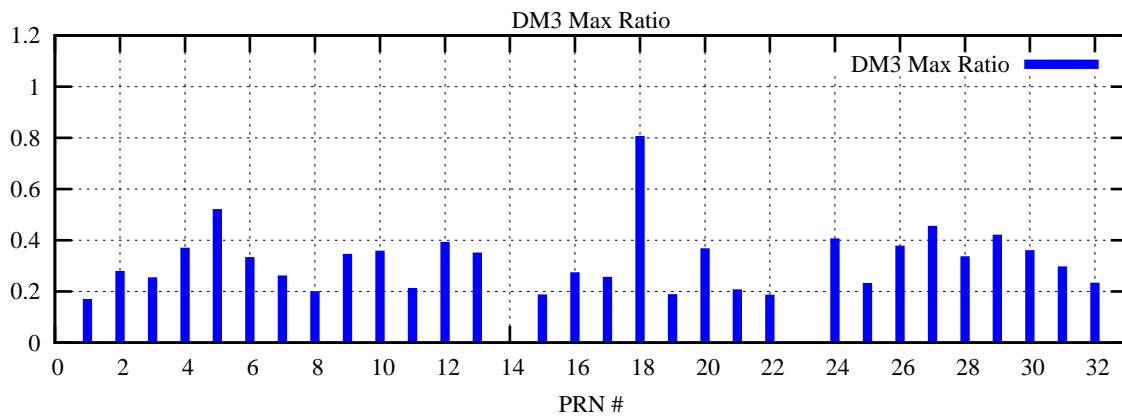

Ratio (PRN Bias/Threshold)

GpsWeek 2116 Day 1

Skinny (Type 0): PRN 8 22
Broad (Type 2): PRN 7 15 17 21 24