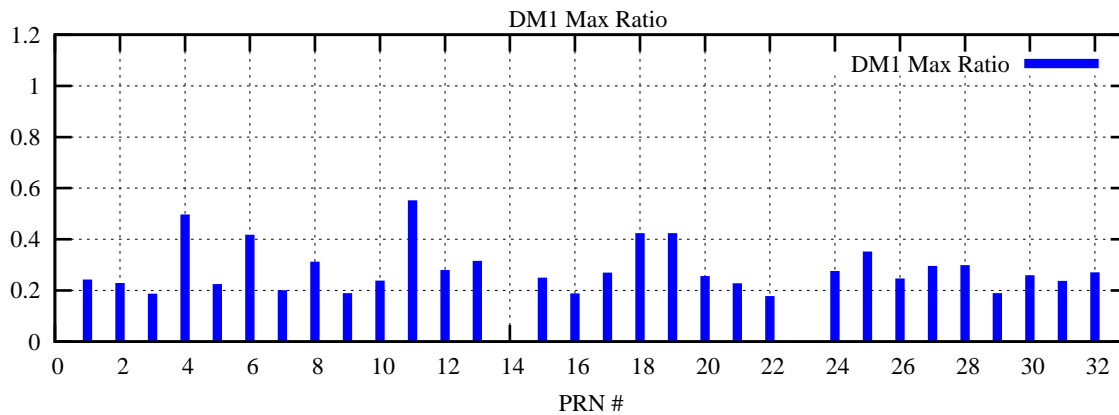

Ratio (PRN Bias/Threshold)

GpsWeek 2116 Day 4

Skinny (Type 0): PRN 8 22
Broad (Type 2): PRN 7 15 17 21 24