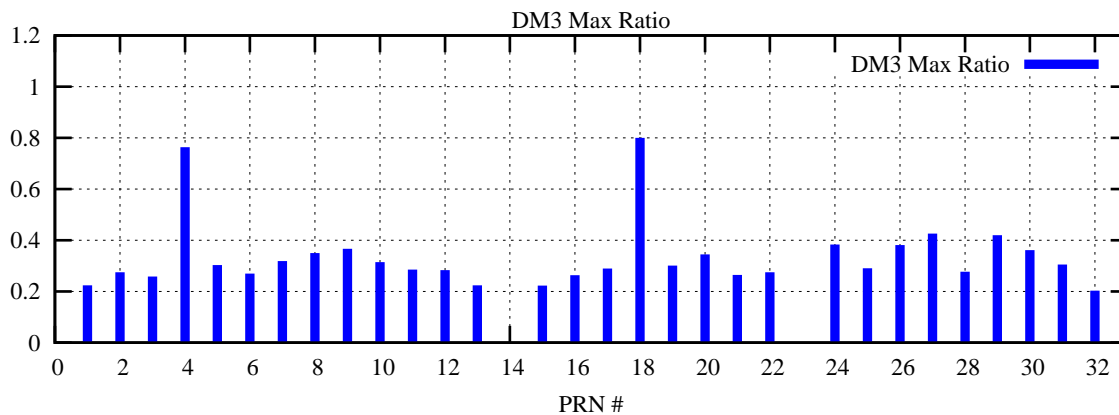

Ratio (PRN Bias/Threshold)

GpsWeek 2116 Day 4

Skinny (Type 0): PRN 8 22
Broad (Type 2): PRN 7 15 17 21 24