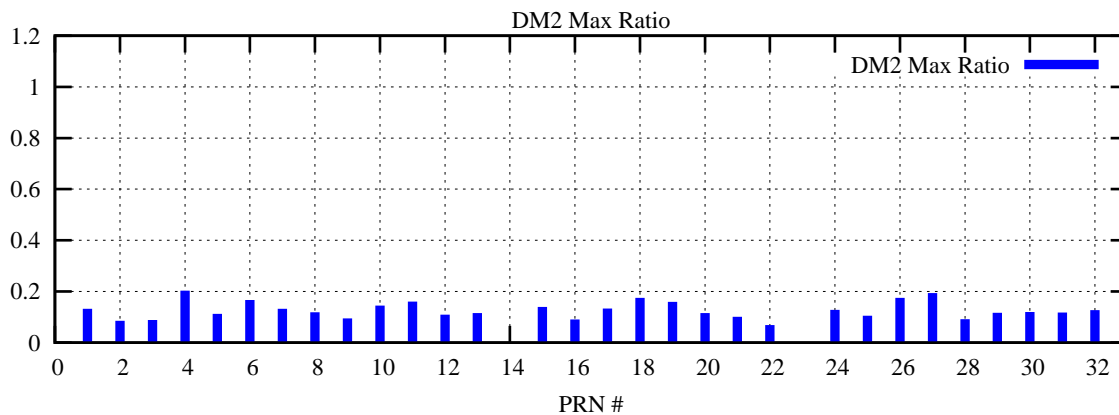

Ratio (PRN Bias/Threshold)

GpsWeek 2116 Day 4

Skinny (Type 0): PRN 8 22
Broad (Type 2): PRN 7 15 17 21 24