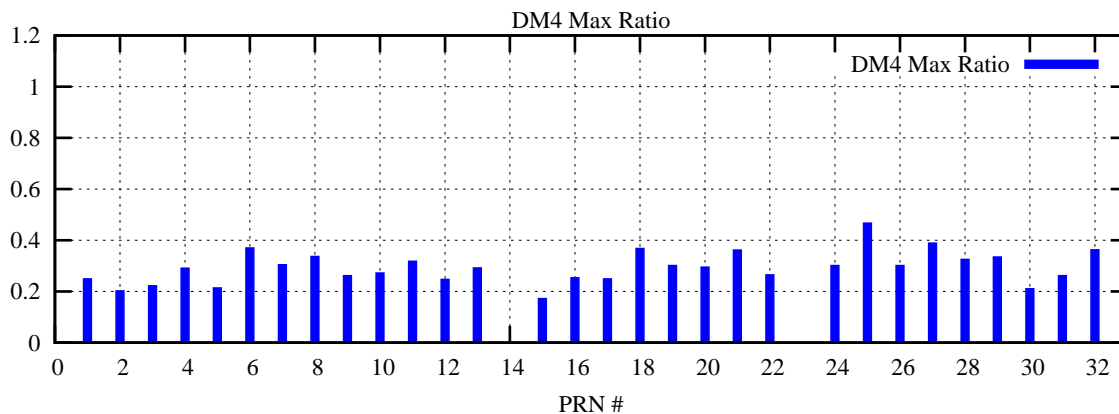

Ratio (PRN Bias/Threshold)

GpsWeek 2116 Day 4

Skinny (Type 0): PRN 8 22
Broad (Type 2): PRN 7 15 17 21 24