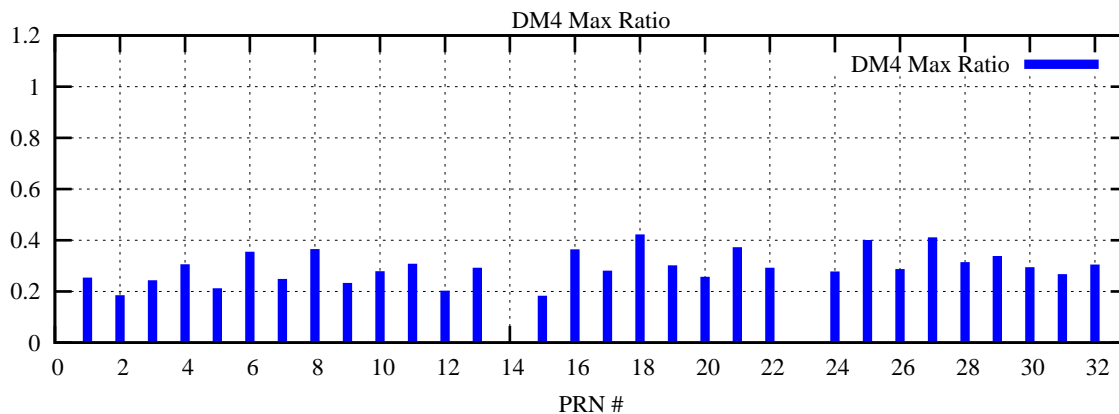

Ratio (PRN Bias/Threshold)

GpsWeek 2117 Day 0

Skinny (Type 0): PRN 8 22  
Broad (Type 2): PRN 7 15 17 21 24