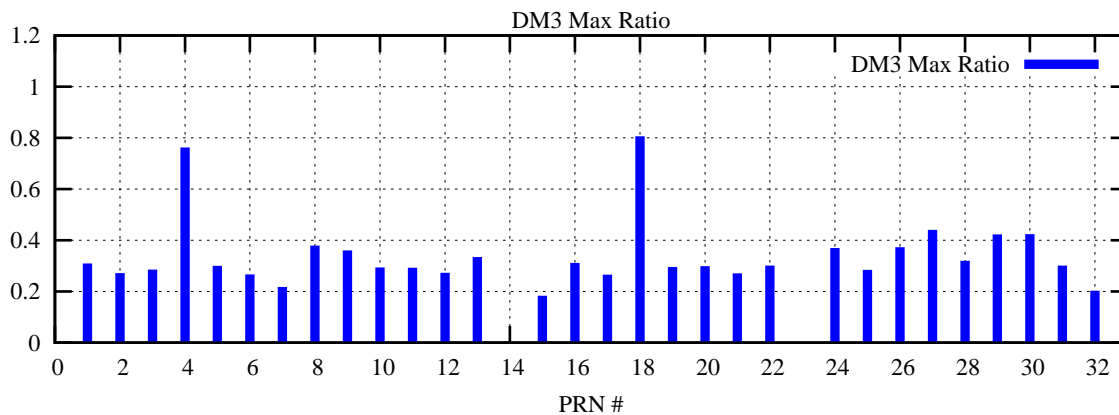

Ratio (PRN Bias/Threshold)

GpsWeek 2117 Day 0

Skinny (Type 0): PRN 8 22  
Broad (Type 2): PRN 7 15 17 21 24