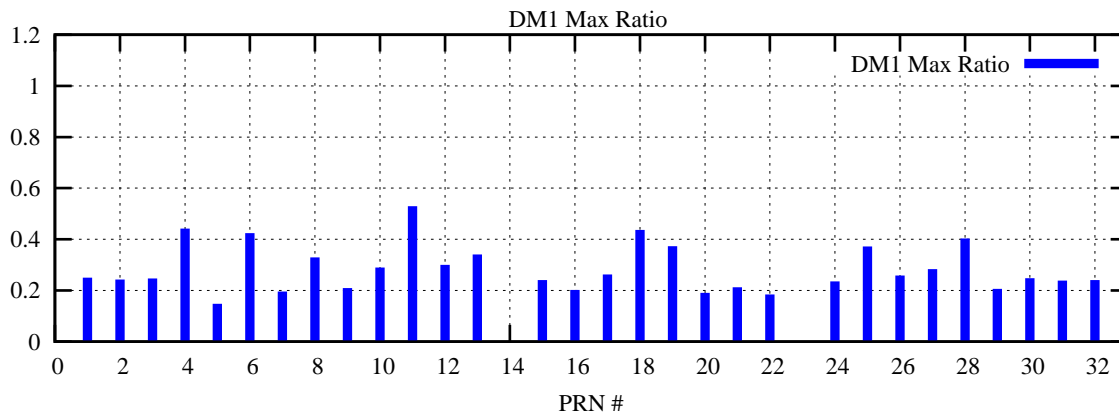

Ratio (PRN Bias/Threshold)

GpsWeek 2117 Day 0

Skinny (Type 0): PRN 8 22  
Broad (Type 2): PRN 7 15 17 21 24