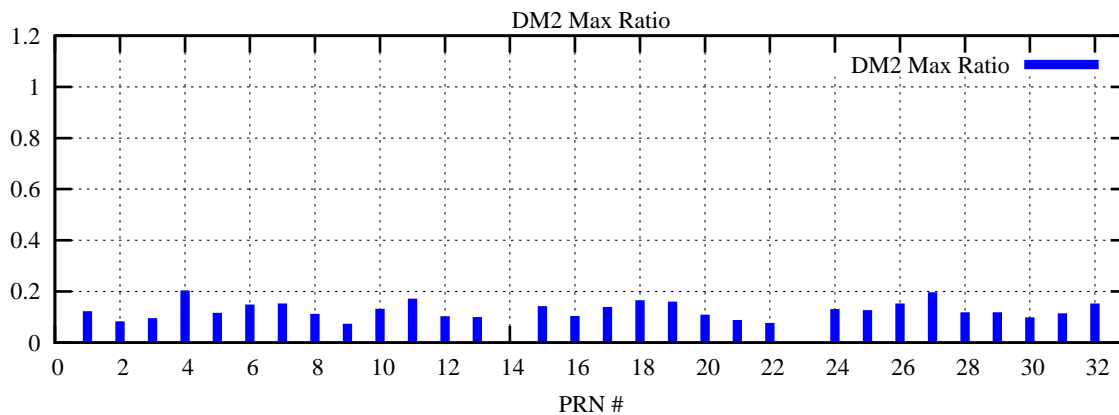

Ratio (PRN Bias/Threshold)

GpsWeek 2117 Day 0

Skinny (Type 0): PRN 8 22  
Broad (Type 2): PRN 7 15 17 21 24