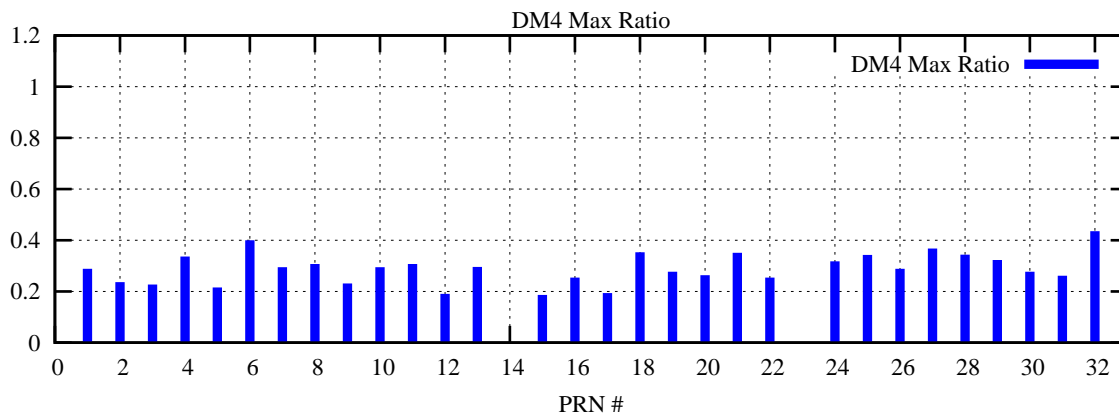

Ratio (PRN Bias/Threshold)

GpsWeek 2117 Day 1

Skinny (Type 0): PRN 8 22
Broad (Type 2): PRN 7 15 17 21 24