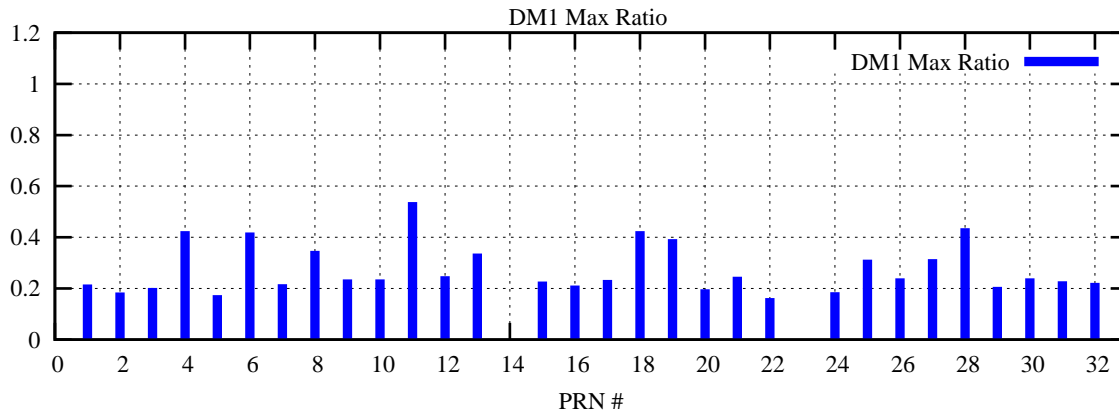

Ratio (PRN Bias/Threshold)

GpsWeek 2117 Day 1

Skinny (Type 0): PRN 8 22
Broad (Type 2): PRN 7 15 17 21 24