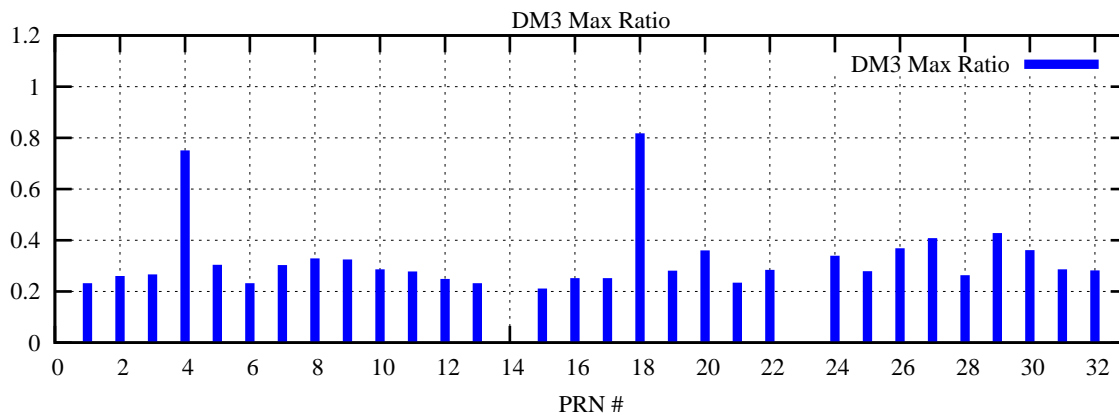

Ratio (PRN Bias/Threshold)

GpsWeek 2117 Day 1

Skinny (Type 0): PRN 8 22
Broad (Type 2): PRN 7 15 17 21 24