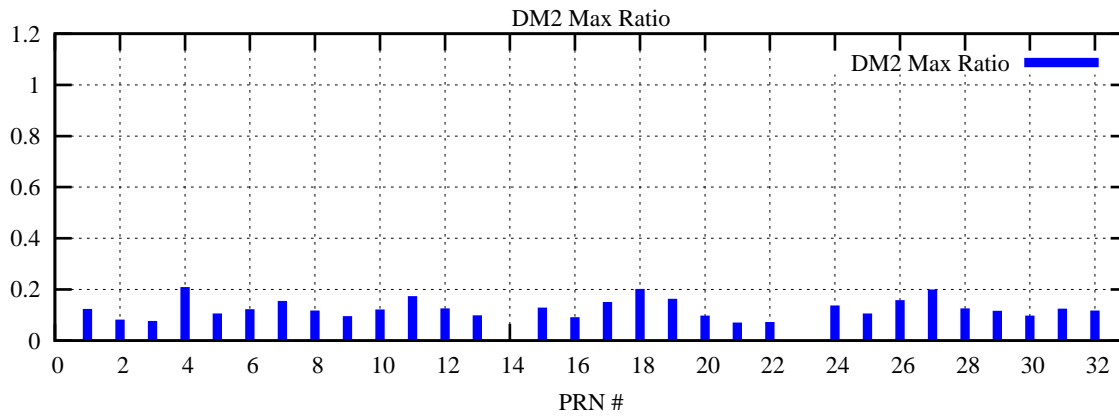

Ratio (PRN Bias/Threshold)

GpsWeek 2117 Day 1

Skinny (Type 0): PRN 8 22
Broad (Type 2): PRN 7 15 17 21 24