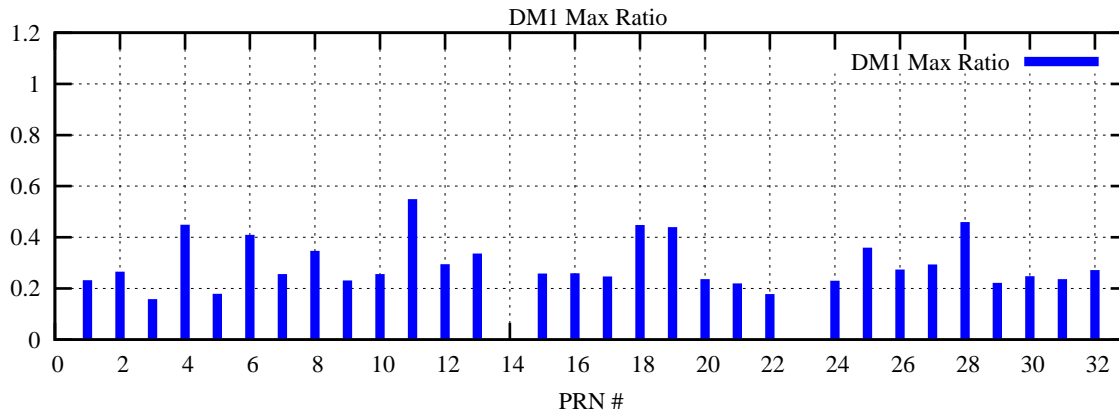

Ratio (PRN Bias/Threshold)

GpsWeek 2117 Day 2

Skinny (Type 0): PRN 8 22
Broad (Type 2): PRN 7 15 17 21 24