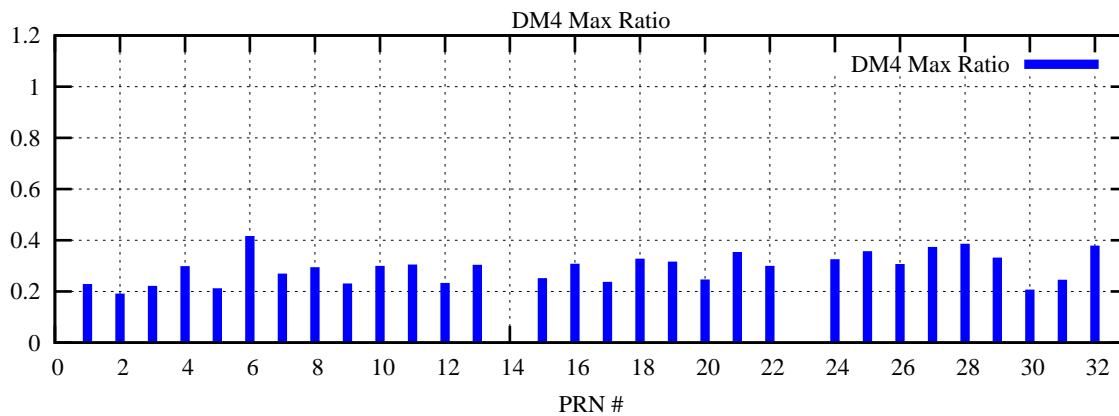

Ratio (PRN Bias/Threshold)

GpsWeek 2117 Day 2

Skinny (Type 0): PRN 8 22
Broad (Type 2): PRN 7 15 17 21 24