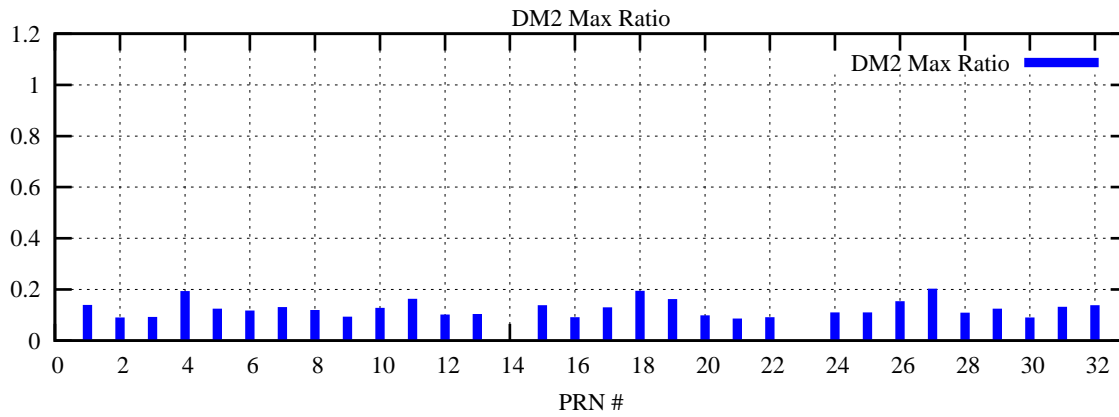

Ratio (PRN Bias/Threshold)

GpsWeek 2117 Day 2

Skinny (Type 0): PRN 8 22
Broad (Type 2): PRN 7 15 17 21 24