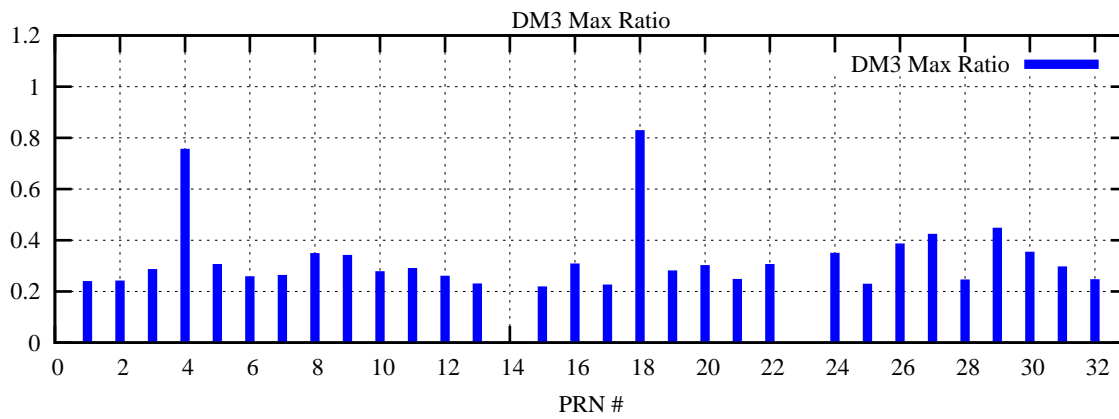

Ratio (PRN Bias/Threshold)

GpsWeek 2117 Day 2

Skinny (Type 0): PRN 8 22
Broad (Type 2): PRN 7 15 17 21 24