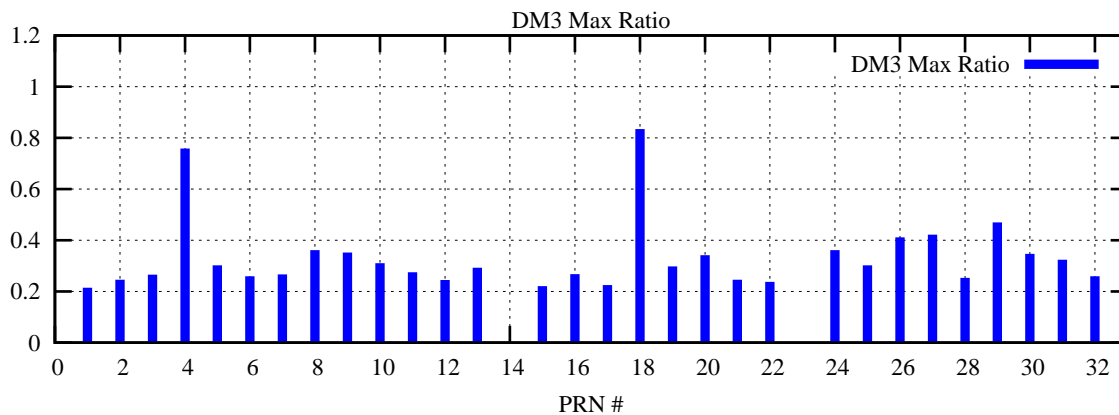

Ratio (PRN Bias/Threshold)

GpsWeek 2117 Day 3

Skinny (Type 0): PRN 8 22
Broad (Type 2): PRN 7 15 17 21 24