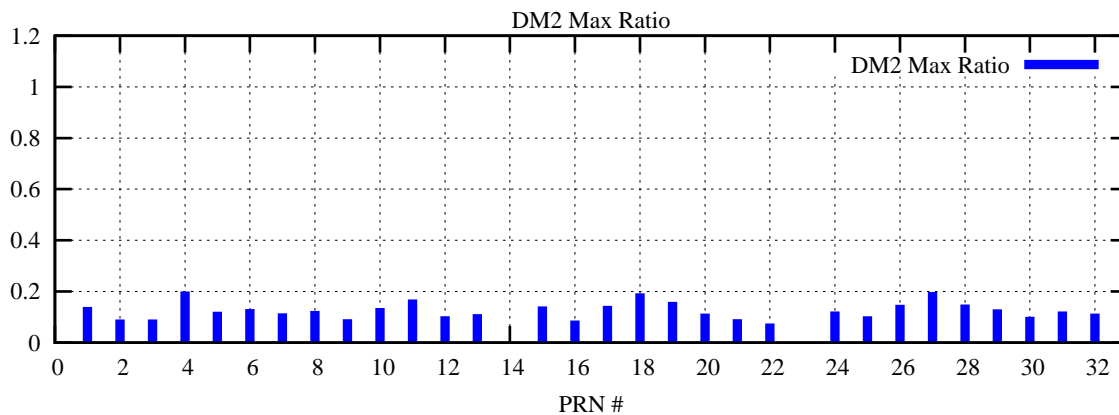

Ratio (PRN Bias/Threshold)

GpsWeek 2117 Day 3

Skinny (Type 0): PRN 8 22
Broad (Type 2): PRN 7 15 17 21 24