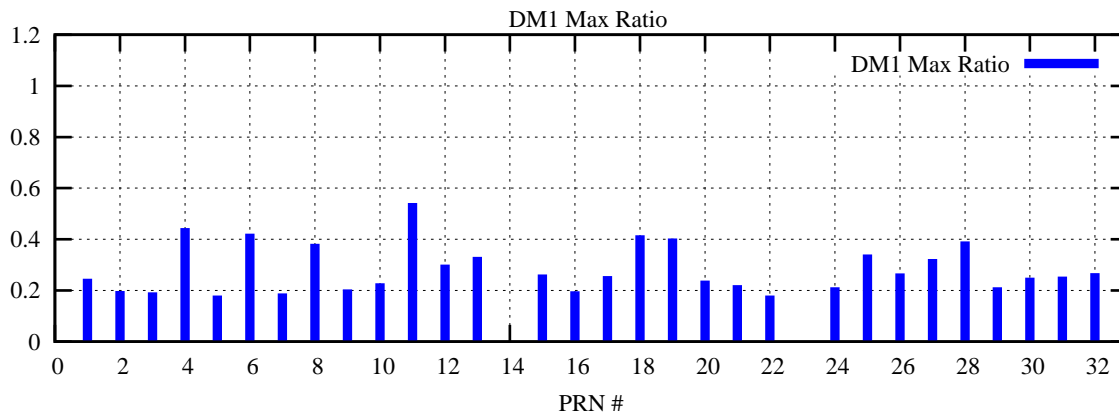

Ratio (PRN Bias/Threshold)

GpsWeek 2117 Day 3

Skinny (Type 0): PRN 8 22
Broad (Type 2): PRN 7 15 17 21 24