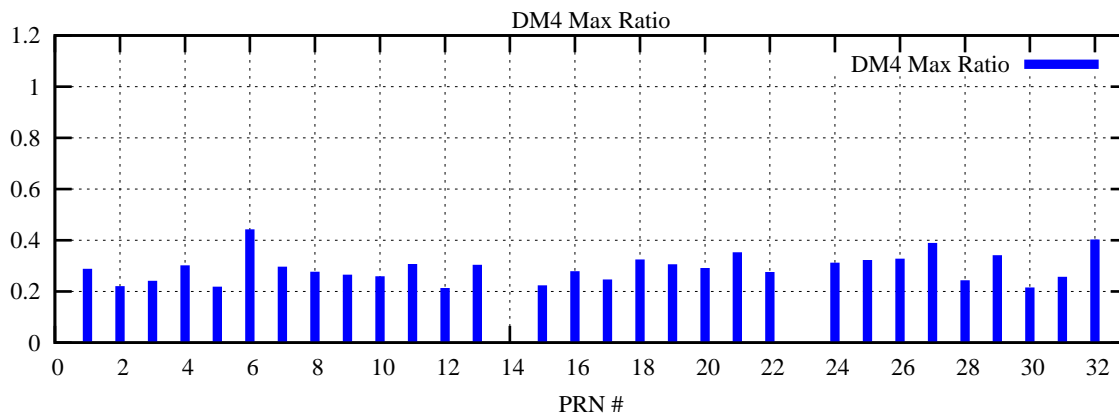

Ratio (PRN Bias/Threshold)

GpsWeek 2117 Day 3

Skinny (Type 0): PRN 8 22
Broad (Type 2): PRN 7 15 17 21 24