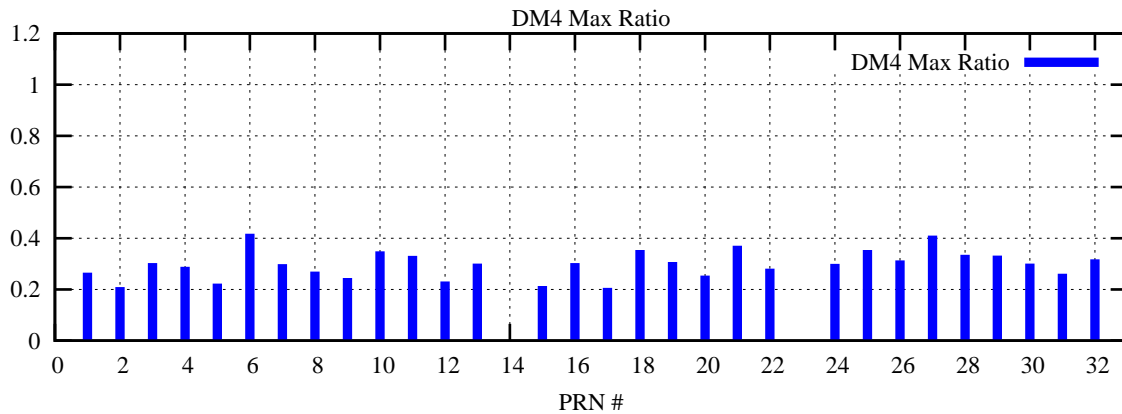

Ratio (PRN Bias/Threshold)

GpsWeek 2117 Day 4

Skinny (Type 0): PRN 8 22
Broad (Type 2): PRN 7 15 17 21 24