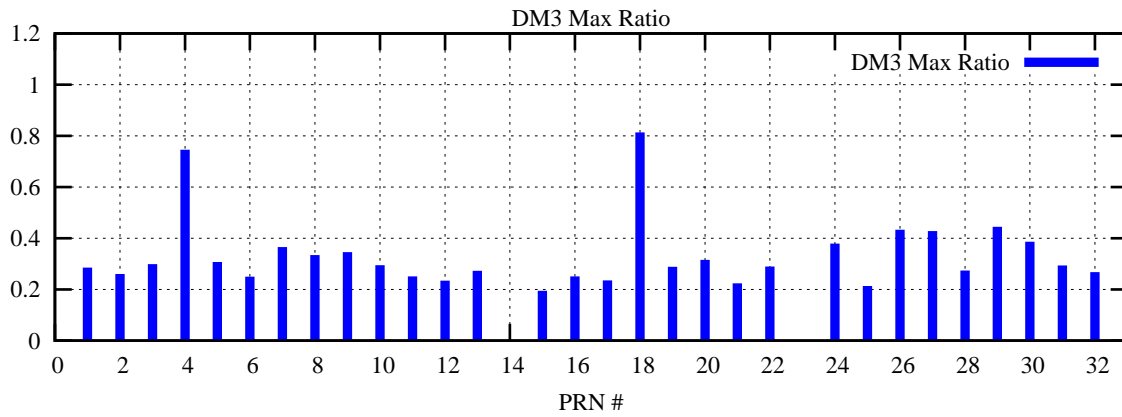

Ratio (PRN Bias/Threshold)

GpsWeek 2117 Day 4

Skinny (Type 0): PRN 8 22
Broad (Type 2): PRN 7 15 17 21 24