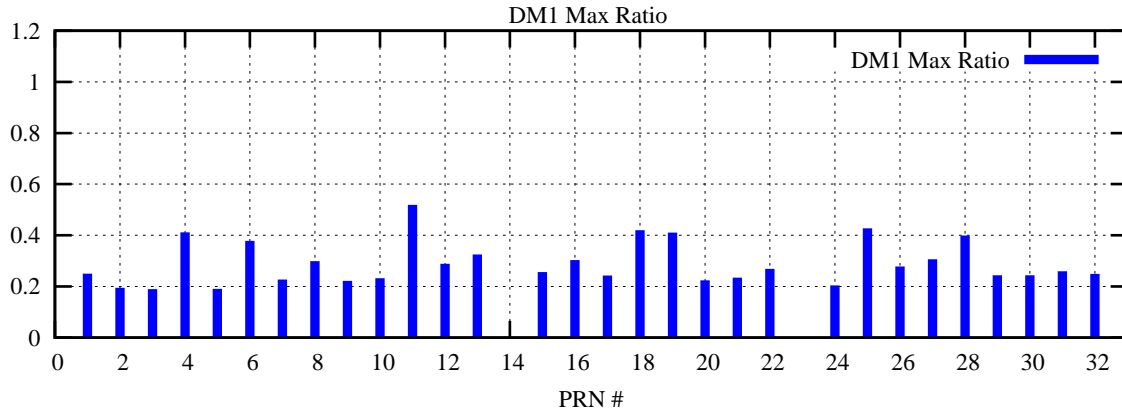

Ratio (PRN Bias/Threshold)

GpsWeek 2117 Day 4

Skinny (Type 0): PRN 8 22
Broad (Type 2): PRN 7 15 17 21 24