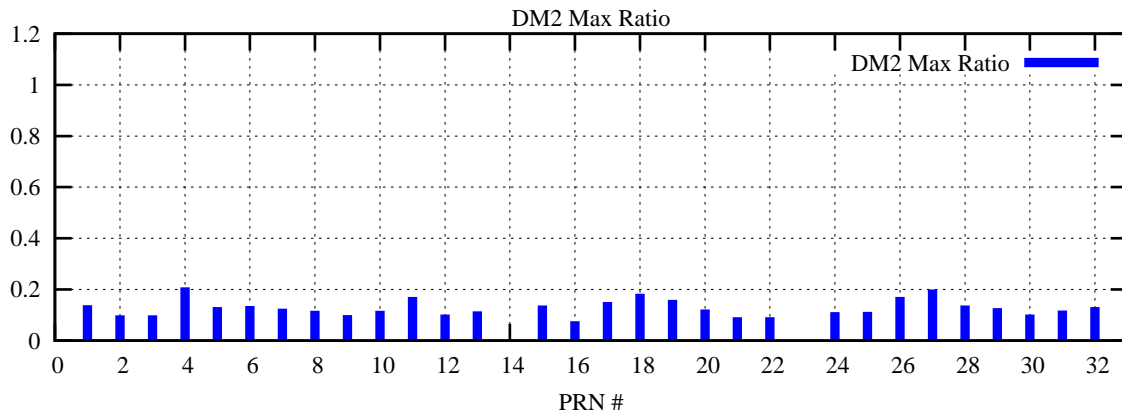

Ratio (PRN Bias/Threshold)

GpsWeek 2117 Day 4

Skinny (Type 0): PRN 8 22
Broad (Type 2): PRN 7 15 17 21 24