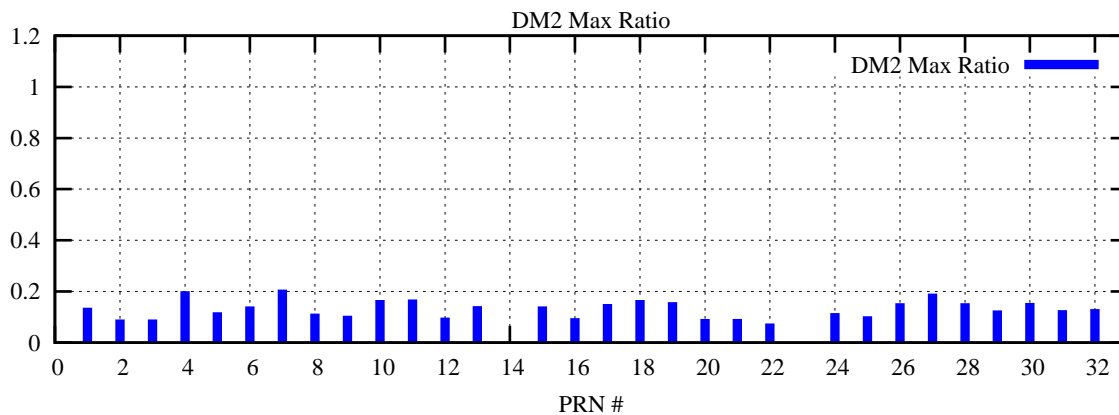

Ratio (PRN Bias/Threshold)

GpsWeek 2118 Day 0

Skinny (Type 0): PRN 8 22
Broad (Type 2): PRN 7 15 17 21 24