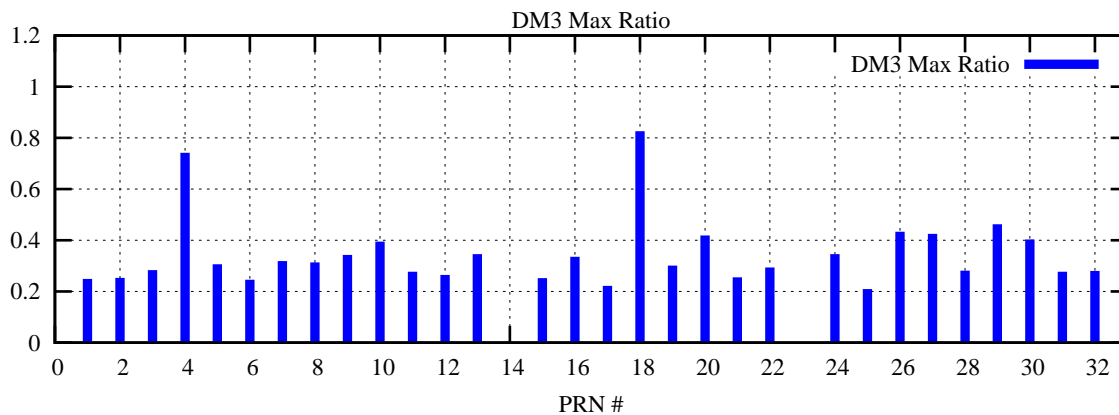

Ratio (PRN Bias/Threshold)

GpsWeek 2118 Day 0

Skinny (Type 0): PRN 8 22
Broad (Type 2): PRN 7 15 17 21 24