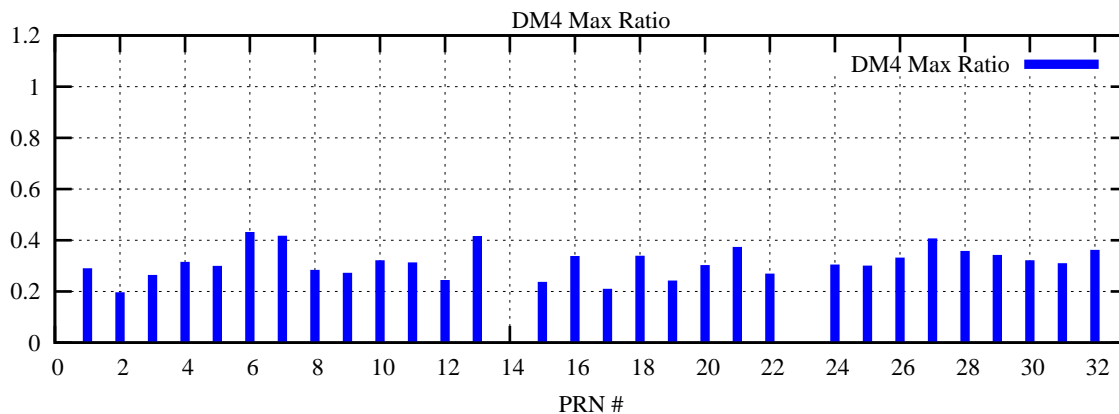

Ratio (PRN Bias/Threshold)

GpsWeek 2118 Day 0

Skinny (Type 0): PRN 8 22
Broad (Type 2): PRN 7 15 17 21 24