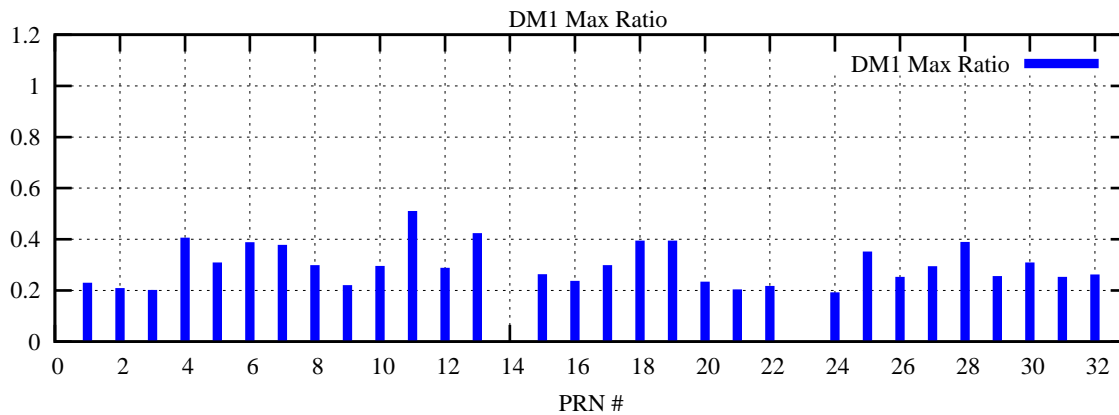

Ratio (PRN Bias/Threshold)

GpsWeek 2118 Day 0

Skinny (Type 0): PRN 8 22
Broad (Type 2): PRN 7 15 17 21 24