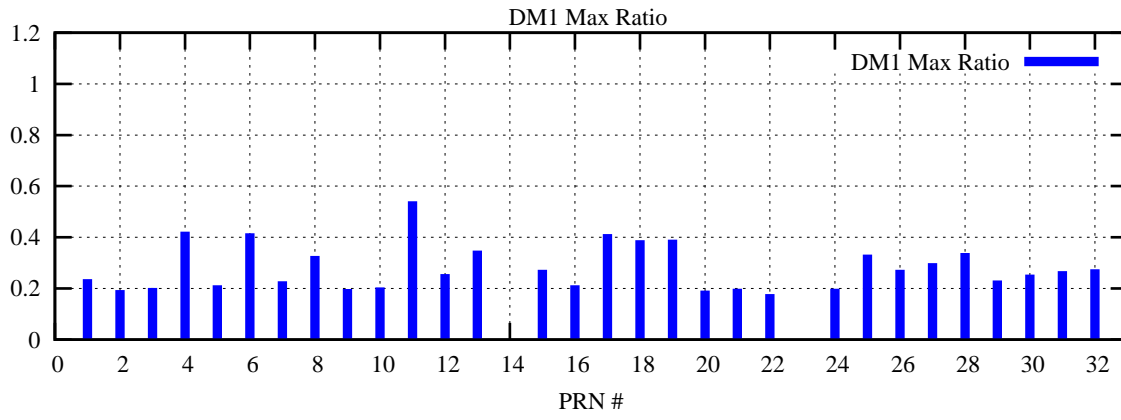

Ratio (PRN Bias/Threshold)

GpsWeek 2118 Day 1

Skinny (Type 0): PRN 8 22
Broad (Type 2): PRN 7 15 17 21 24