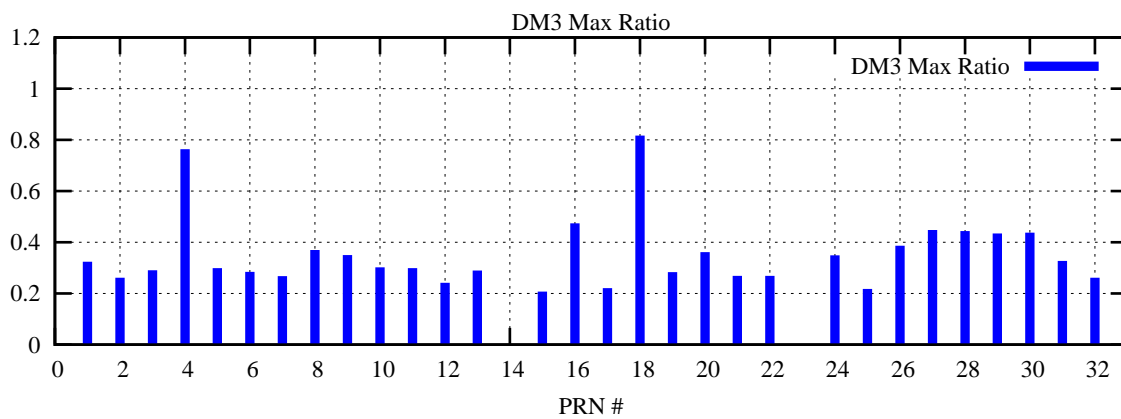

Ratio (PRN Bias/Threshold)

GpsWeek 2118 Day 1

Skinny (Type 0): PRN 8 22
Broad (Type 2): PRN 7 15 17 21 24