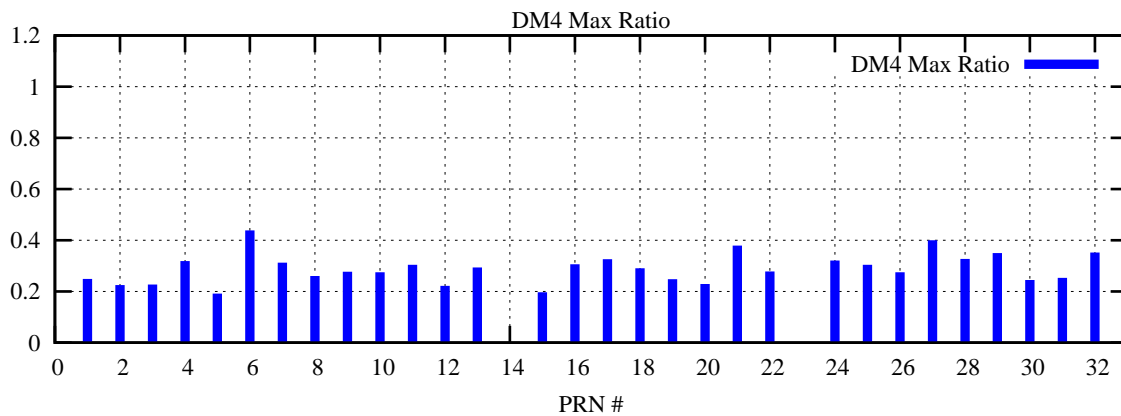

Ratio (PRN Bias/Threshold)

GpsWeek 2118 Day 1

Skinny (Type 0): PRN 8 22
Broad (Type 2): PRN 7 15 17 21 24