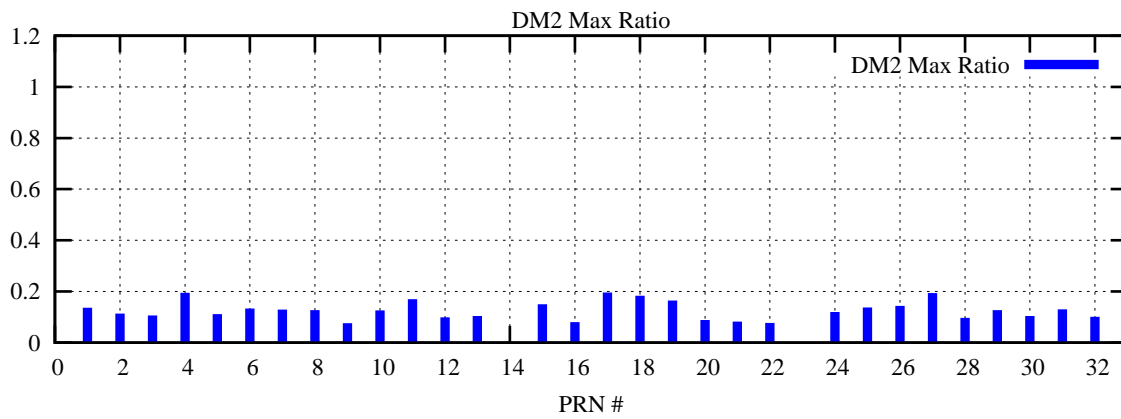

Ratio (PRN Bias/Threshold)

GpsWeek 2118 Day 1

Skinny (Type 0): PRN 8 22
Broad (Type 2): PRN 7 15 17 21 24