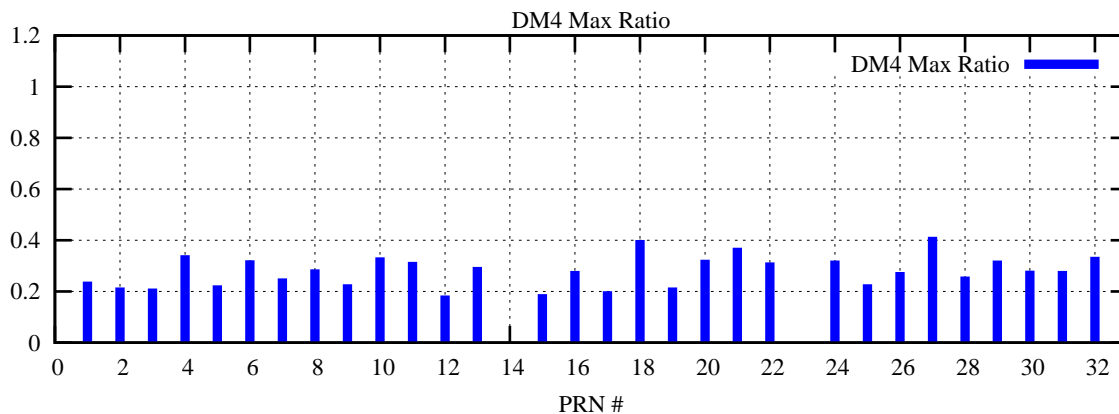

Ratio (PRN Bias/Threshold)

GpsWeek 2118 Day 6

Skinny (Type 0): PRN 8 22  
Broad (Type 2): PRN 7 15 17 21 24