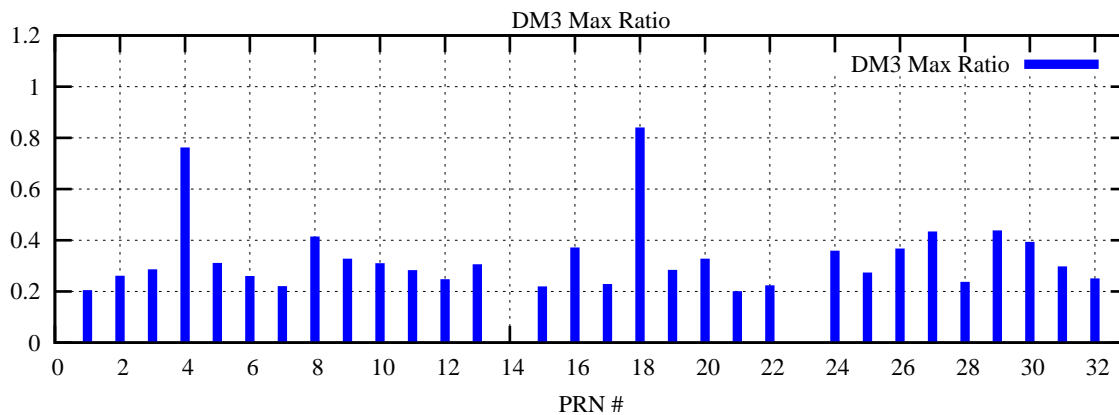

Ratio (PRN Bias/Threshold)

GpsWeek 2118 Day 6

Skinny (Type 0): PRN 8 22  
Broad (Type 2): PRN 7 15 17 21 24