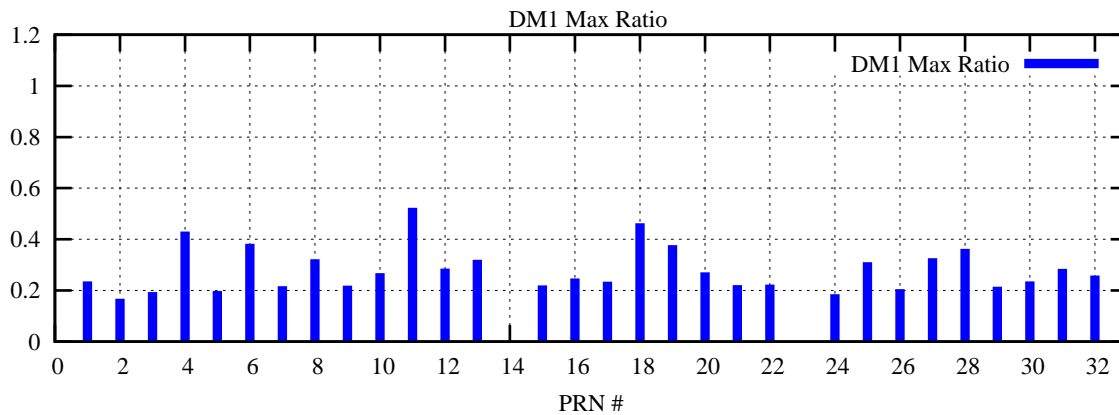

Ratio (PRN Bias/Threshold)

GpsWeek 2118 Day 6

Skinny (Type 0): PRN 8 22  
Broad (Type 2): PRN 7 15 17 21 24