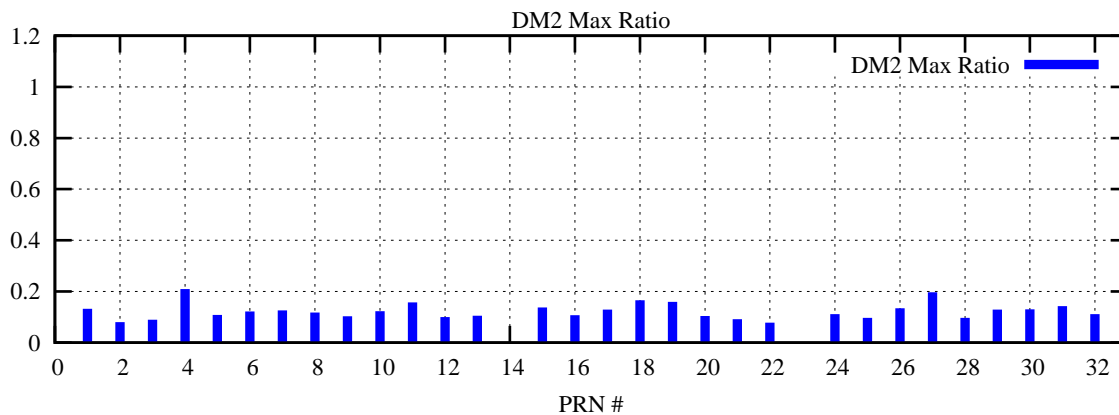

Ratio (PRN Bias/Threshold)

GpsWeek 2118 Day 6

Skinny (Type 0): PRN 8 22  
Broad (Type 2): PRN 7 15 17 21 24