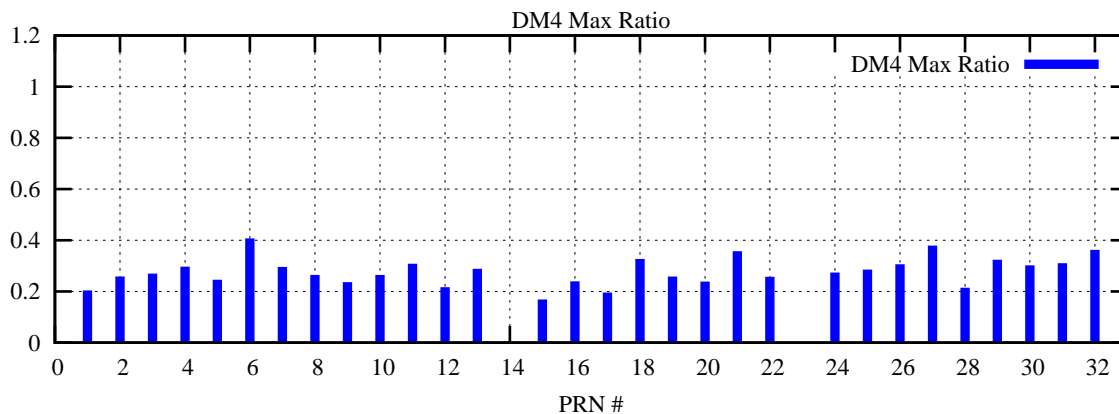

Ratio (PRN Bias/Threshold)

GpsWeek 2119 Day 6

Skinny (Type 0): PRN 8 22
Broad (Type 2): PRN 7 15 17 21 24