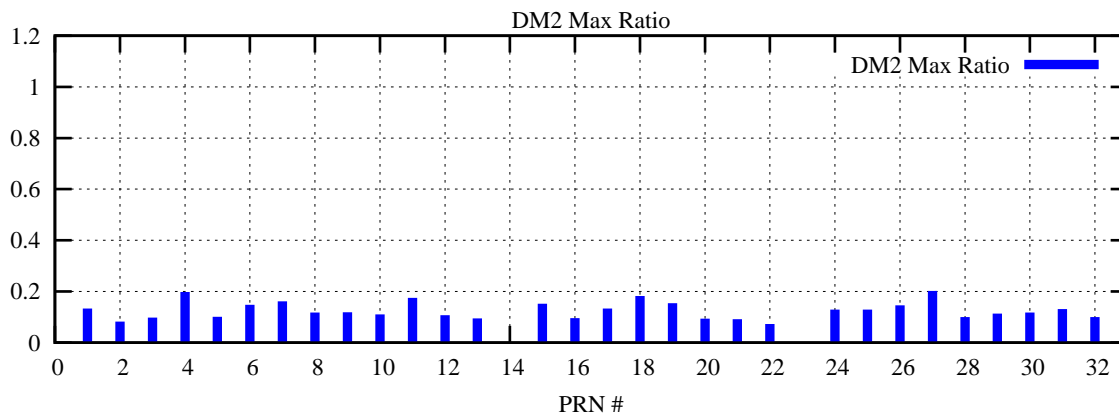

Ratio (PRN Bias/Threshold)

GpsWeek 2119 Day 6

Skinny (Type 0): PRN 8 22
Broad (Type 2): PRN 7 15 17 21 24