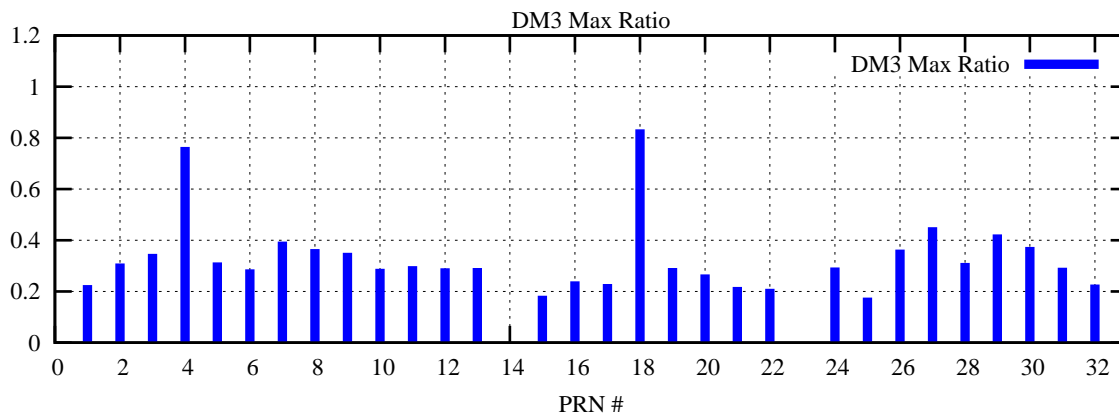

Ratio (PRN Bias/Threshold)

GpsWeek 2119 Day 6

Skinny (Type 0): PRN 8 22
Broad (Type 2): PRN 7 15 17 21 24