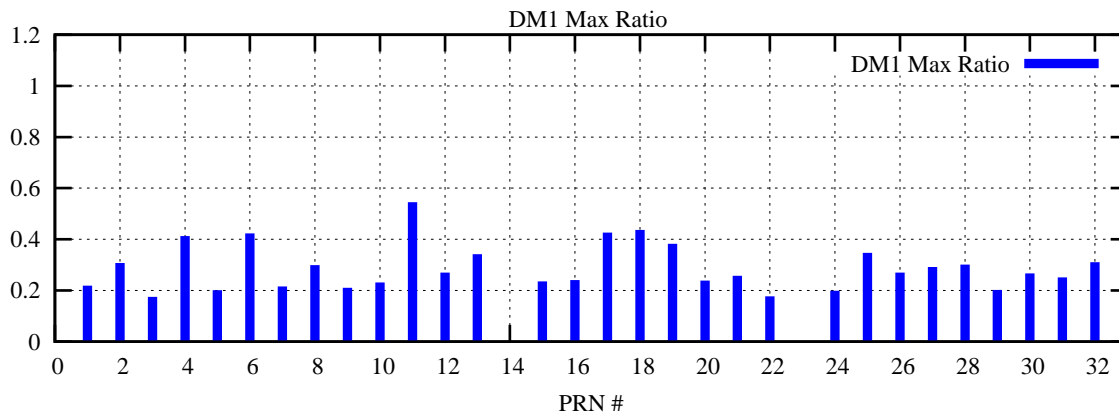

Ratio (PRN Bias/Threshold)

GpsWeek 2119 Day 6

Skinny (Type 0): PRN 8 22
Broad (Type 2): PRN 7 15 17 21 24