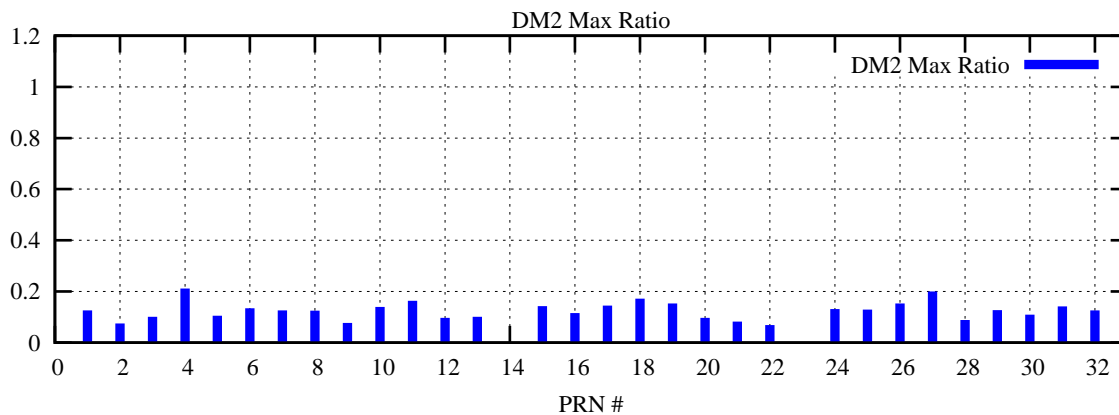

Ratio (PRN Bias/Threshold)

GpsWeek 2120 Day 0

Skinny (Type 0): PRN 8 22  
Broad (Type 2): PRN 7 15 17 21 24