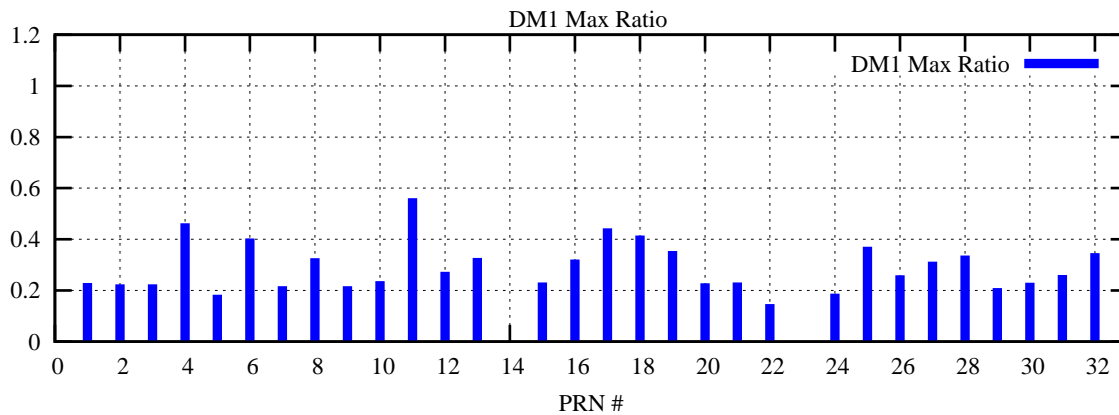

Ratio (PRN Bias/Threshold)

GpsWeek 2120 Day 0

Skinny (Type 0): PRN 8 22  
Broad (Type 2): PRN 7 15 17 21 24