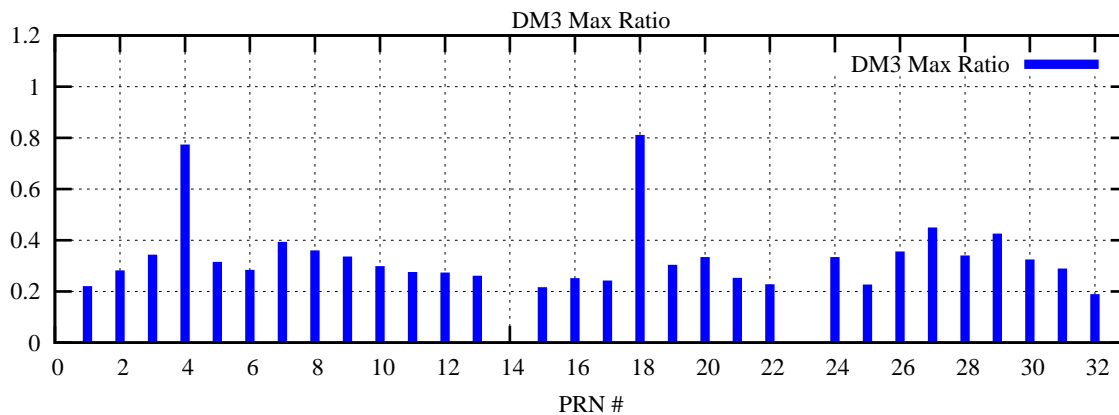

Ratio (PRN Bias/Threshold)

GpsWeek 2120 Day 0

Skinny (Type 0): PRN 8 22  
Broad (Type 2): PRN 7 15 17 21 24