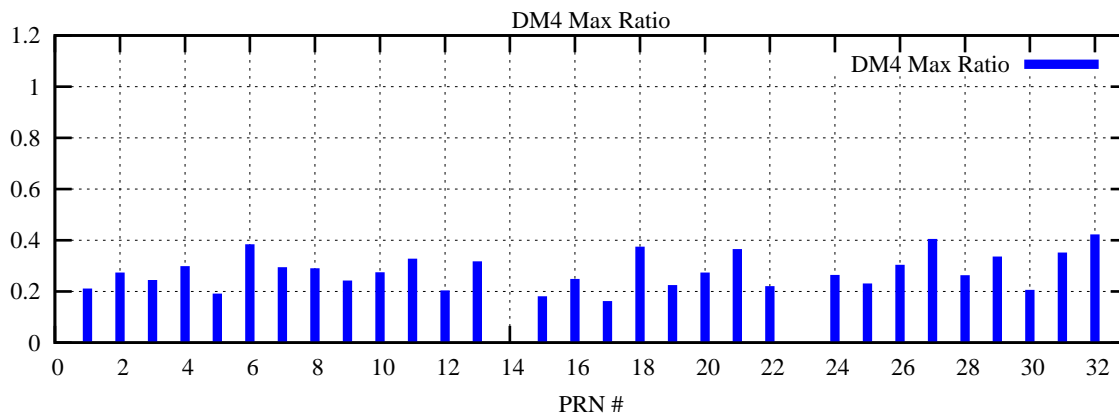

Ratio (PRN Bias/Threshold)

GpsWeek 2120 Day 0

Skinny (Type 0): PRN 8 22  
Broad (Type 2): PRN 7 15 17 21 24