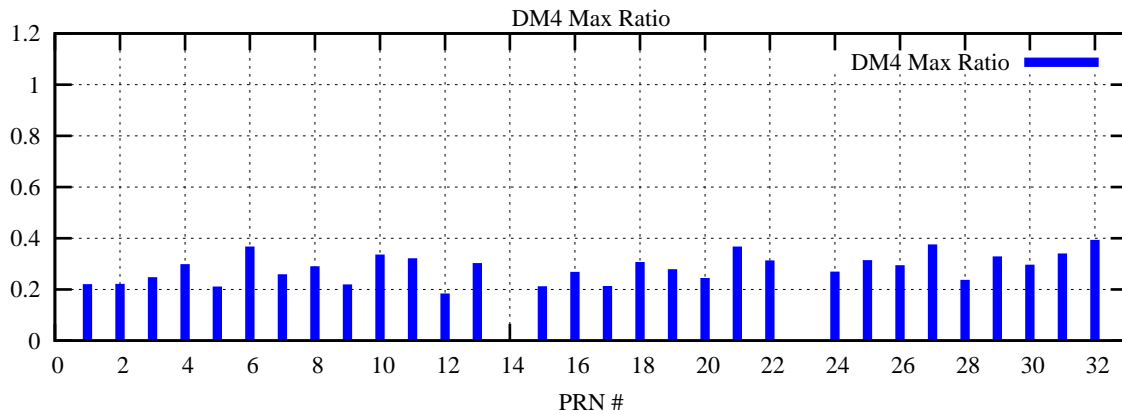

Ratio (PRN Bias/Threshold)

GpsWeek 2120 Day 1

Skinny (Type 0): PRN 8 22  
Broad (Type 2): PRN 7 15 17 21 24