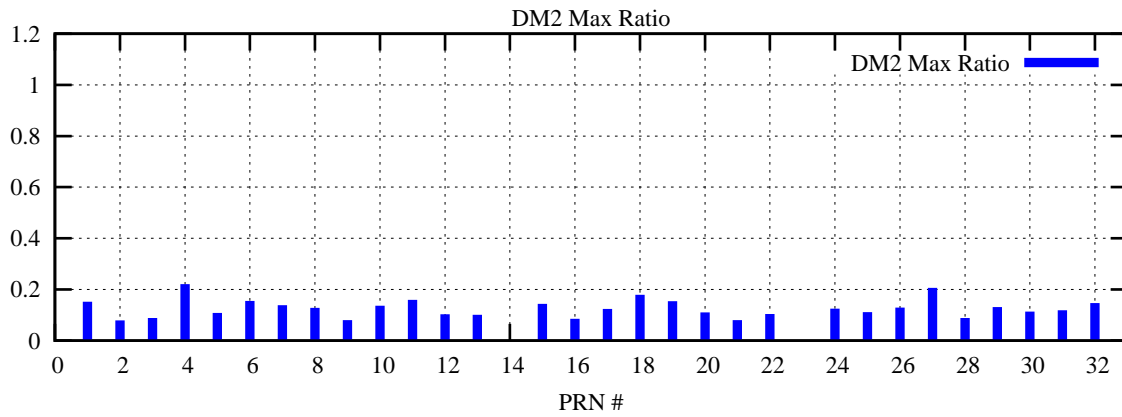

Ratio (PRN Bias/Threshold)

GpsWeek 2120 Day 1

Skinny (Type 0): PRN 8 22  
Broad (Type 2): PRN 7 15 17 21 24