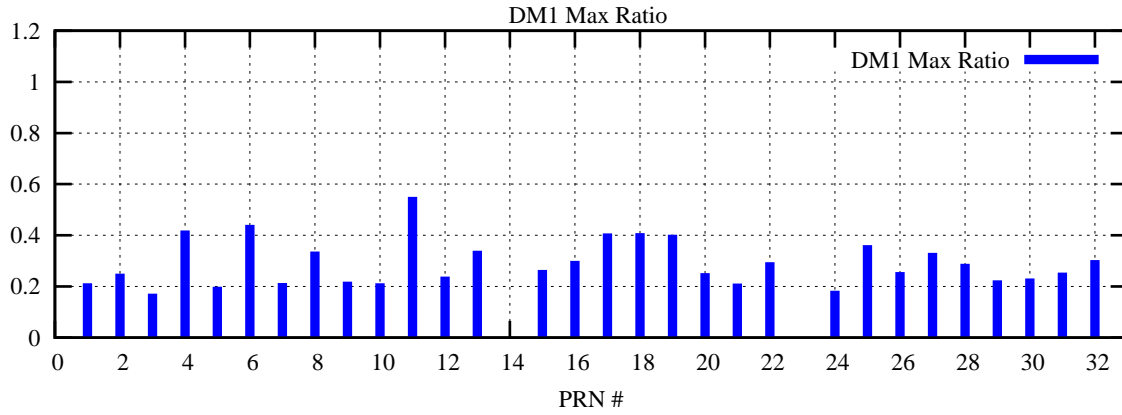

Ratio (PRN Bias/Threshold)

GpsWeek 2120 Day 1

Skinny (Type 0): PRN 8 22  
Broad (Type 2): PRN 7 15 17 21 24