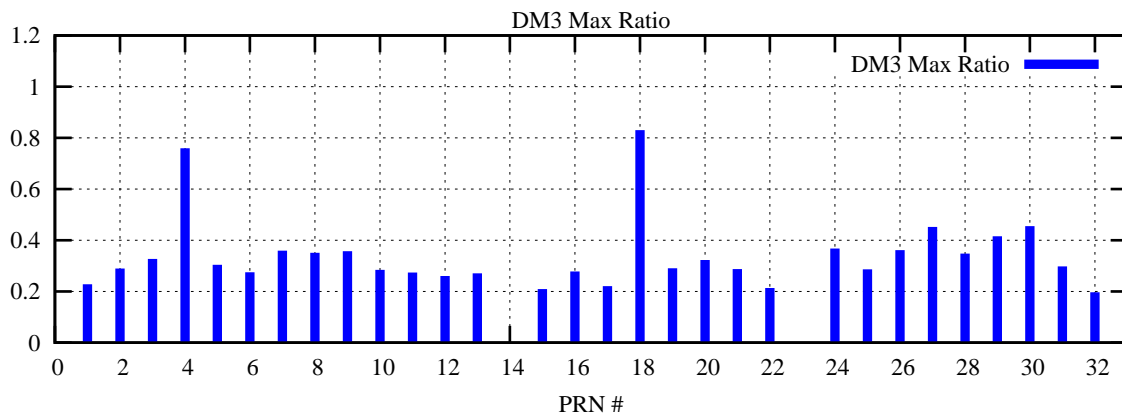

Ratio (PRN Bias/Threshold)

GpsWeek 2120 Day 1

Skinny (Type 0): PRN 8 22  
Broad (Type 2): PRN 7 15 17 21 24