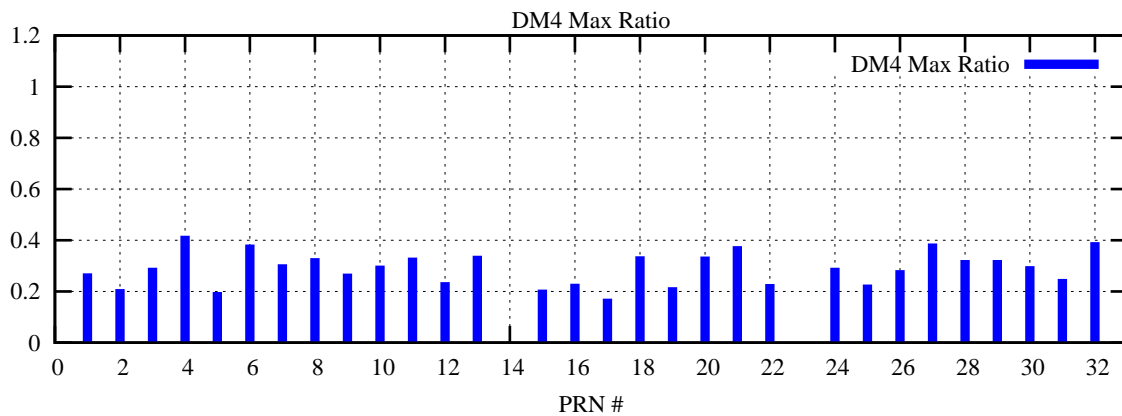

Ratio (PRN Bias/Threshold)

GpsWeek 2120 Day 3

Skinny (Type 0): PRN 8 22
Broad (Type 2): PRN 7 15 17 21 24