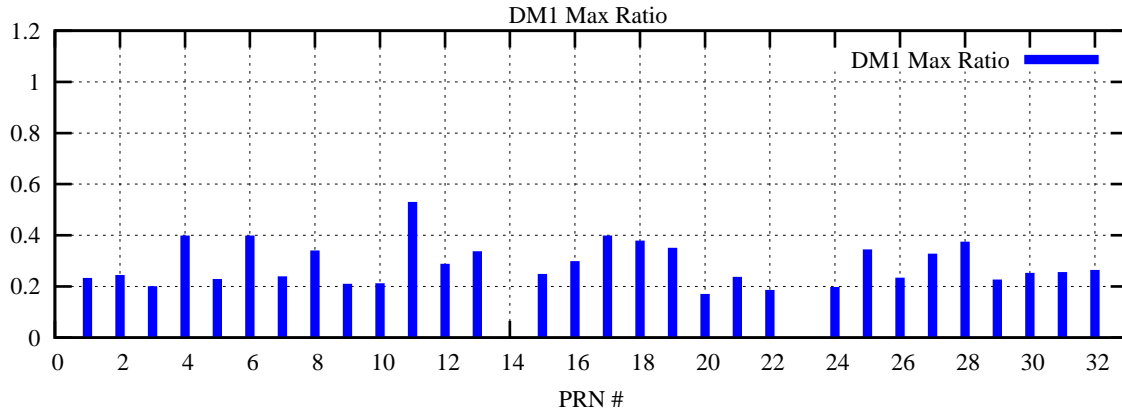

Ratio (PRN Bias/Threshold)

GpsWeek 2120 Day 3

Skinny (Type 0): PRN 8 22
Broad (Type 2): PRN 7 15 17 21 24