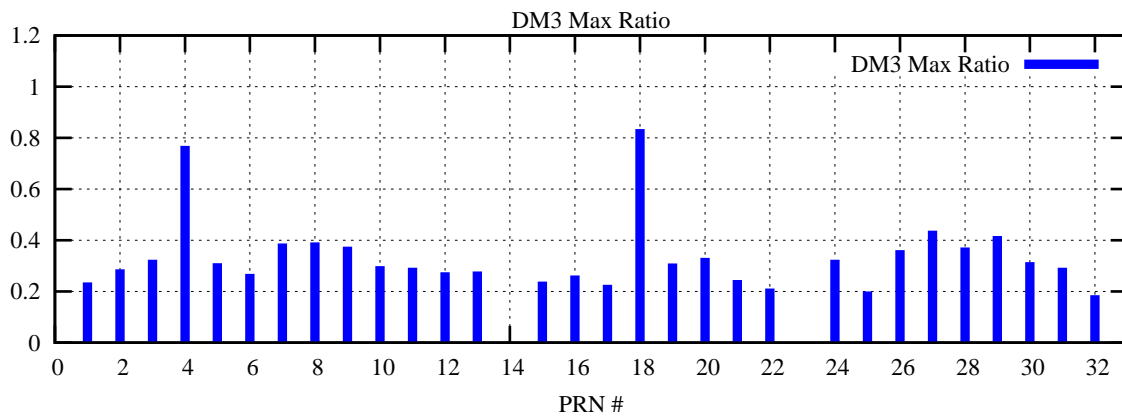

Ratio (PRN Bias/Threshold)

GpsWeek 2120 Day 3

Skinny (Type 0): PRN 8 22
Broad (Type 2): PRN 7 15 17 21 24