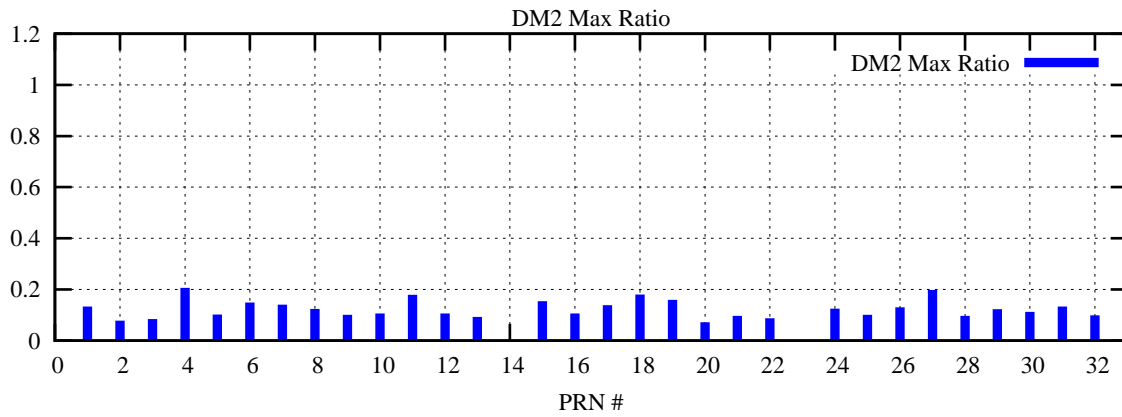

Ratio (PRN Bias/Threshold)

GpsWeek 2120 Day 3

Skinny (Type 0): PRN 8 22
Broad (Type 2): PRN 7 15 17 21 24