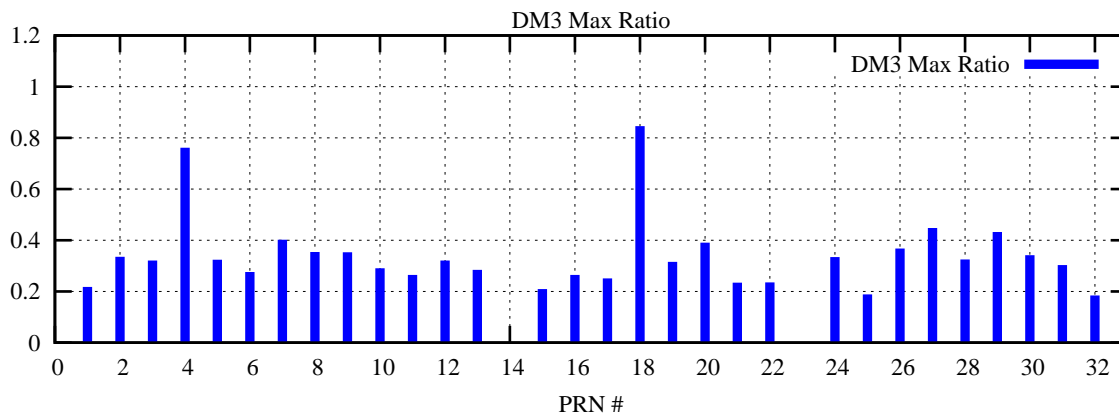

Ratio (PRN Bias/Threshold)

GpsWeek 2120 Day 4

Skinny (Type 0): PRN 8 22  
Broad (Type 2): PRN 7 15 17 21 24