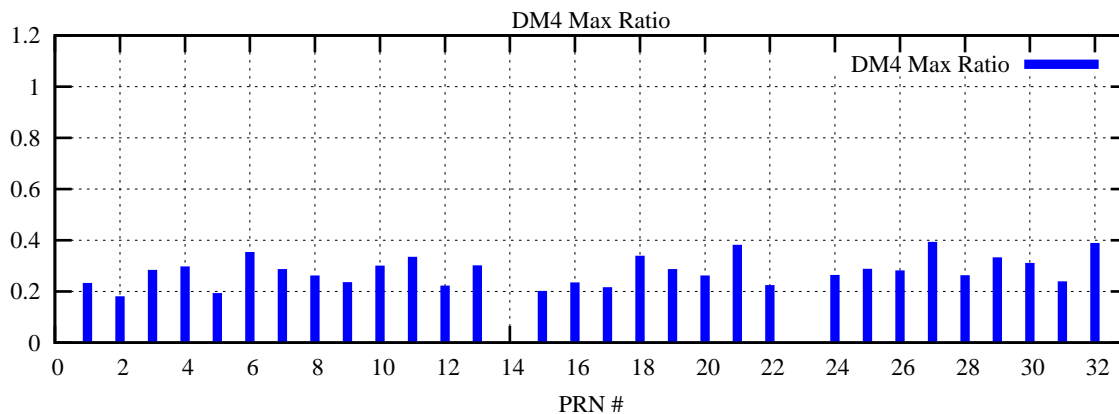

Ratio (PRN Bias/Threshold)

GpsWeek 2120 Day 4

Skinny (Type 0): PRN 8 22  
Broad (Type 2): PRN 7 15 17 21 24