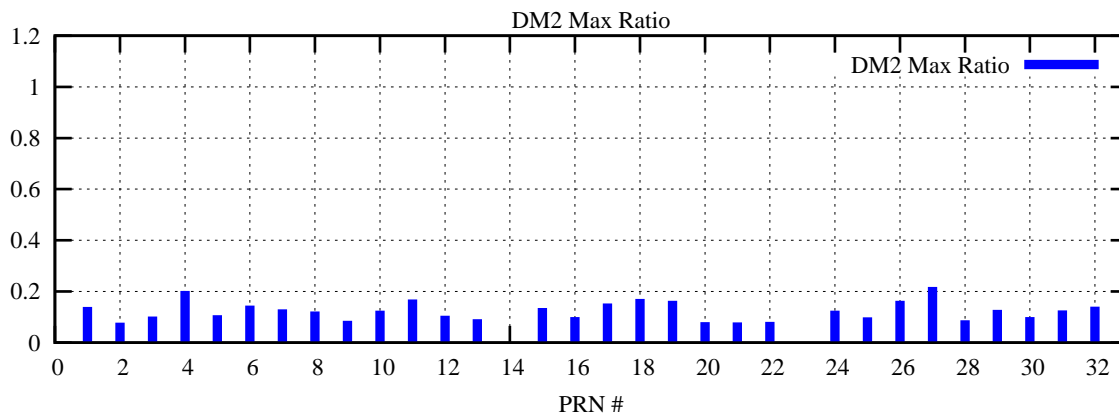

Ratio (PRN Bias/Threshold)

GpsWeek 2120 Day 4

Skinny (Type 0): PRN 8 22  
Broad (Type 2): PRN 7 15 17 21 24