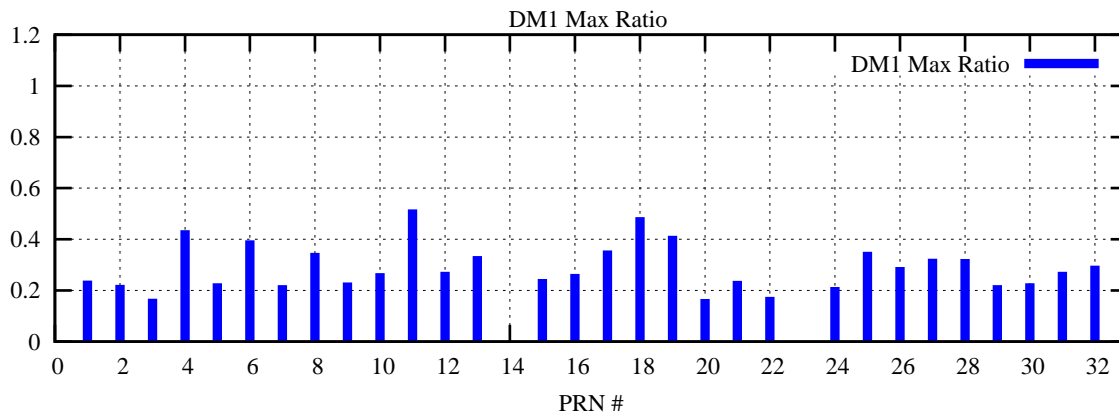

Ratio (PRN Bias/Threshold)

GpsWeek 2120 Day 4

Skinny (Type 0): PRN 8 22  
Broad (Type 2): PRN 7 15 17 21 24