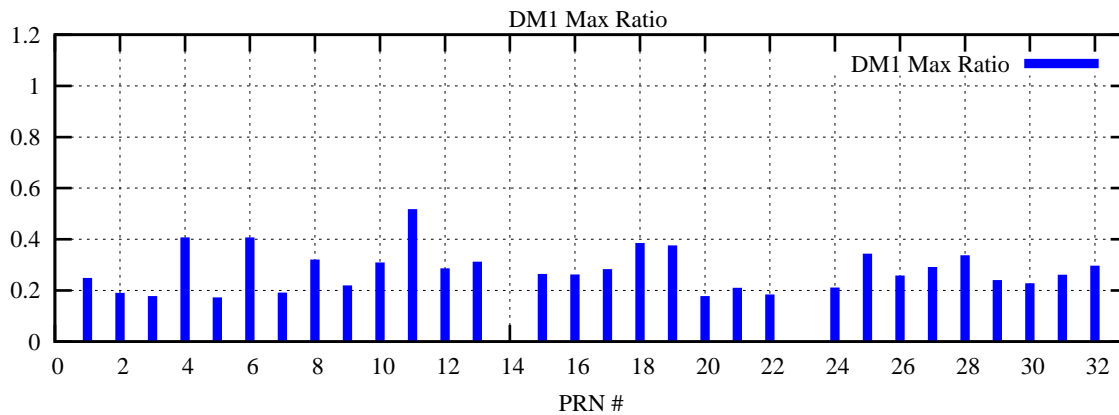

Ratio (PRN Bias/Threshold)

GpsWeek 2120 Day 6

Skinny (Type 0): PRN 8 22
Broad (Type 2): PRN 7 15 17 21 24