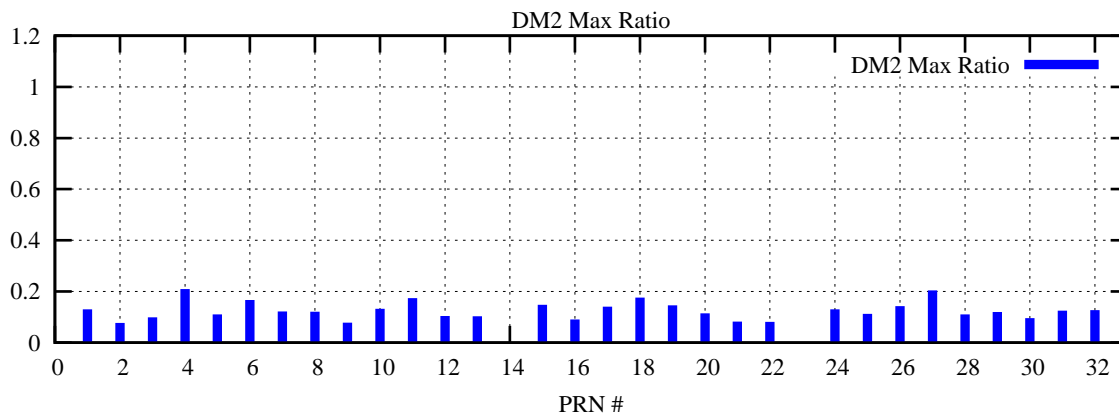

Ratio (PRN Bias/Threshold)

GpsWeek 2120 Day 6

Skinny (Type 0): PRN 8 22
Broad (Type 2): PRN 7 15 17 21 24