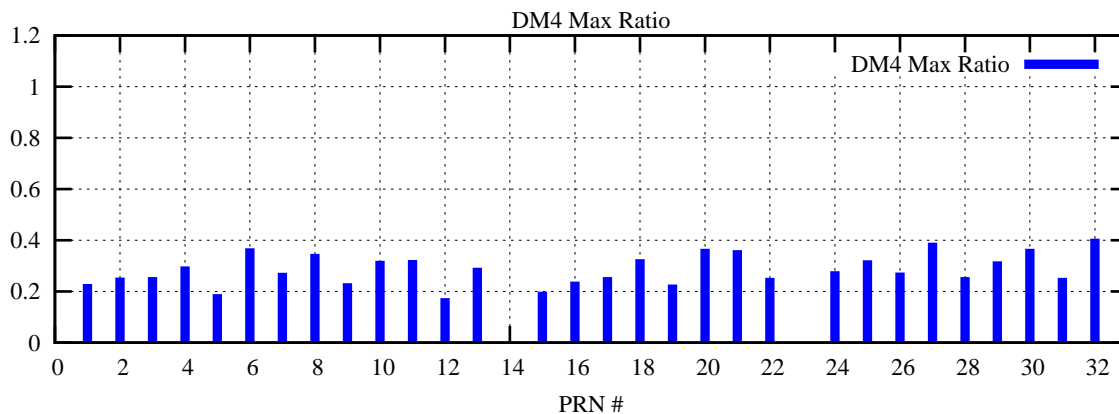

Ratio (PRN Bias/Threshold)

GpsWeek 2120 Day 6

Skinny (Type 0): PRN 8 22
Broad (Type 2): PRN 7 15 17 21 24