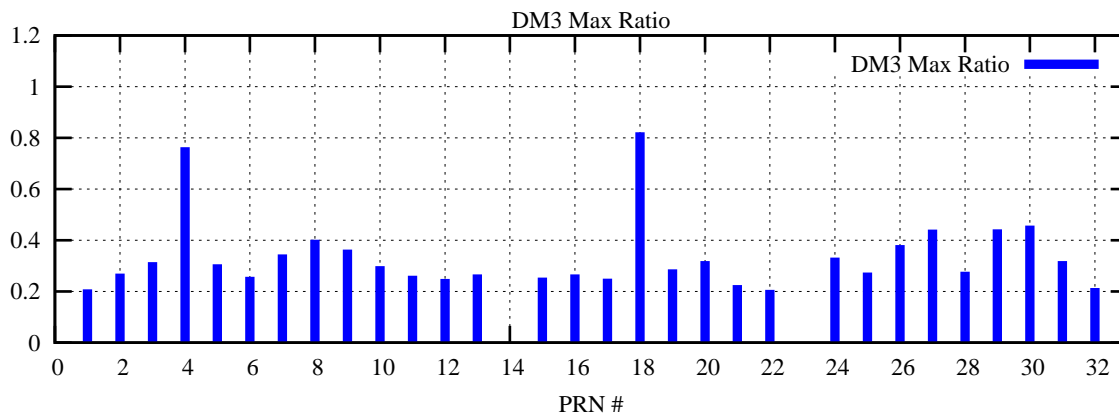

Ratio (PRN Bias/Threshold)

GpsWeek 2120 Day 6

Skinny (Type 0): PRN 8 22
Broad (Type 2): PRN 7 15 17 21 24