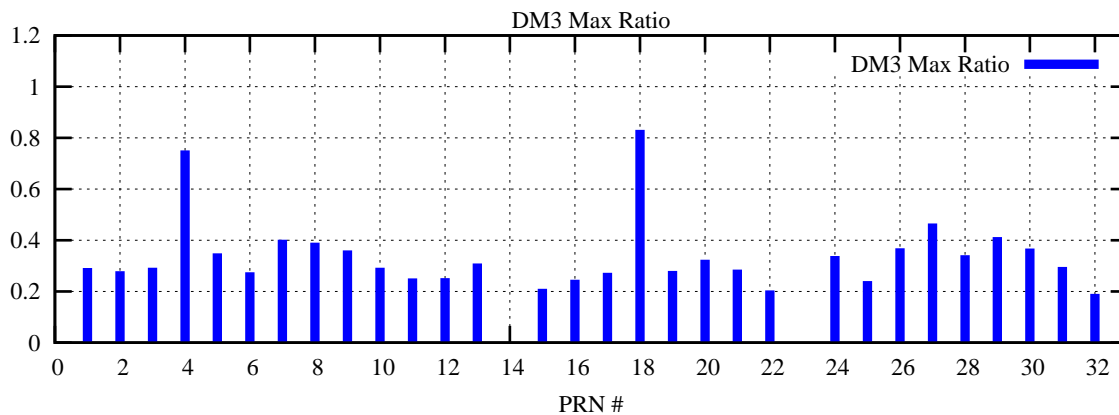

Ratio (PRN Bias/Threshold)

GpsWeek 2121 Day 0

Skinny (Type 0): PRN 8 22
Broad (Type 2): PRN 7 15 17 21 24