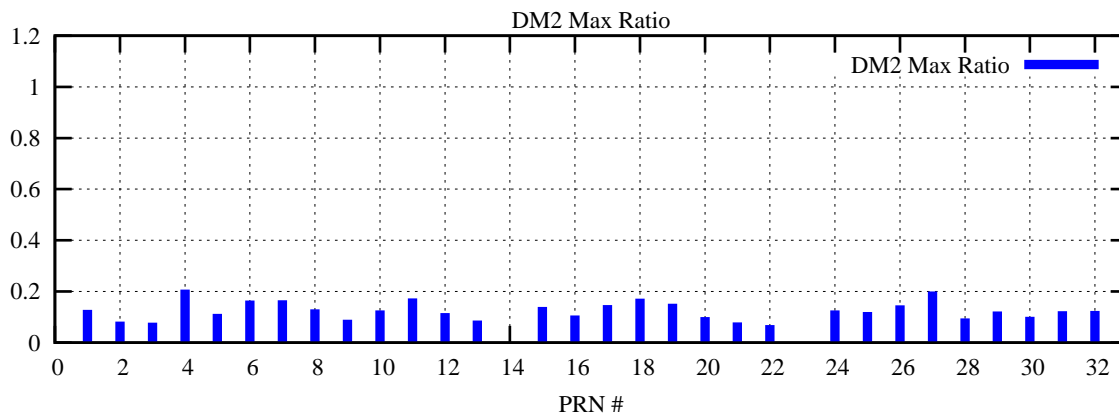

Ratio (PRN Bias/Threshold)

GpsWeek 2121 Day 0

Skinny (Type 0): PRN 8 22
Broad (Type 2): PRN 7 15 17 21 24