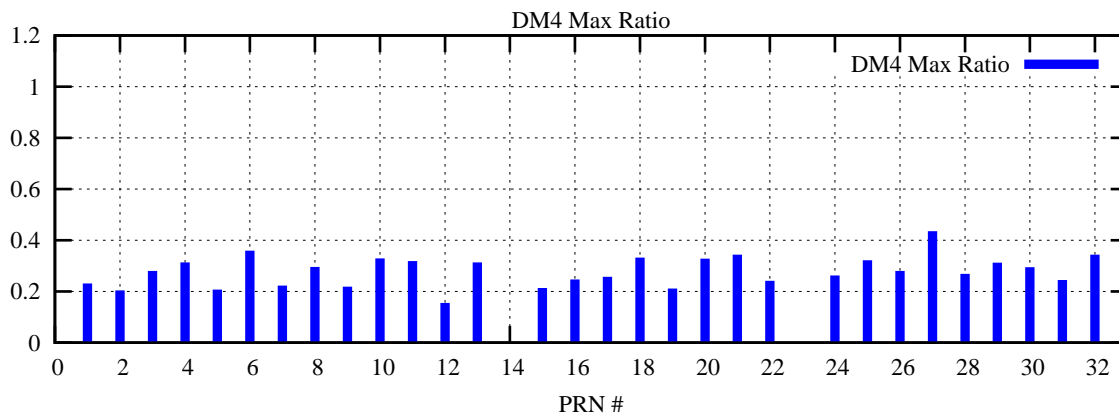

Ratio (PRN Bias/Threshold)

GpsWeek 2121 Day 0

Skinny (Type 0): PRN 8 22
Broad (Type 2): PRN 7 15 17 21 24