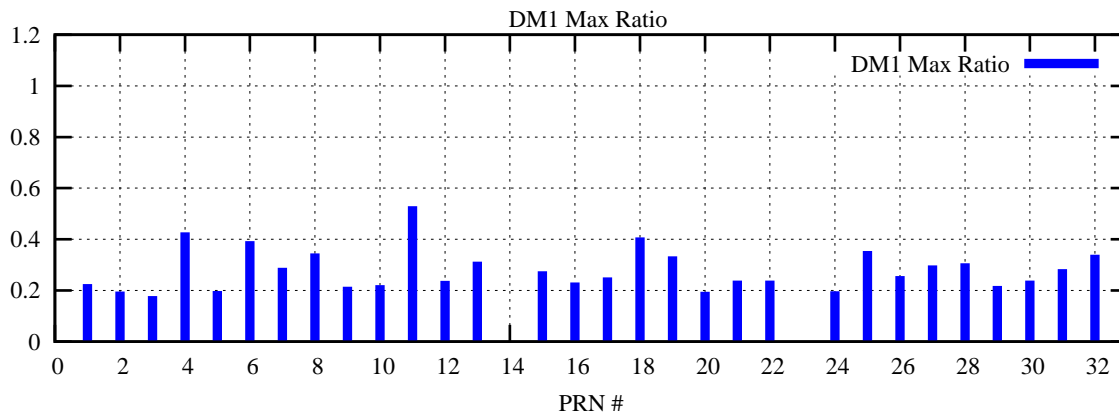

Ratio (PRN Bias/Threshold)

GpsWeek 2121 Day 0

Skinny (Type 0): PRN 8 22
Broad (Type 2): PRN 7 15 17 21 24