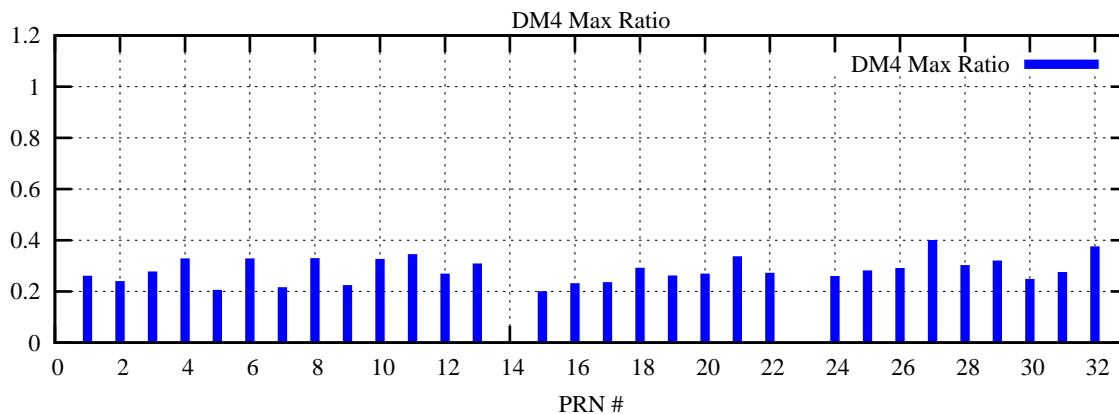

Ratio (PRN Bias/Threshold)

GpsWeek 2121 Day 1

Skinny (Type 0): PRN 8 22
Broad (Type 2): PRN 7 15 17 21 24