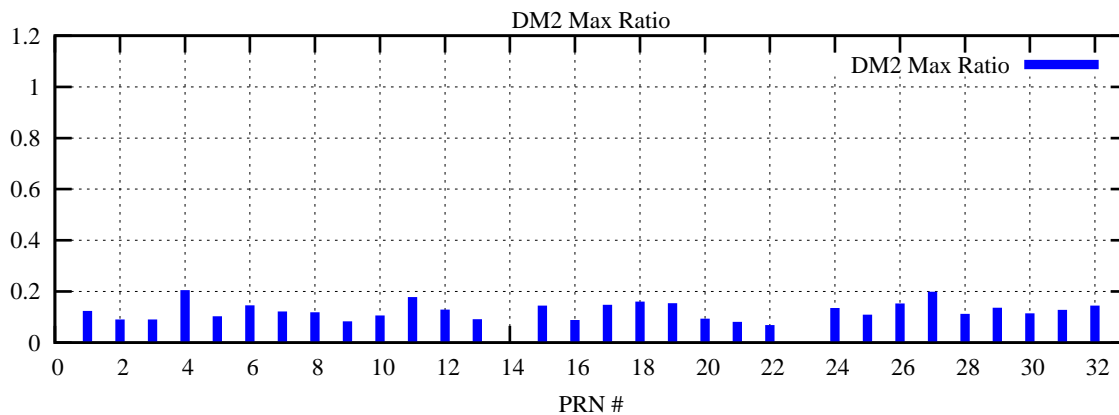

Ratio (PRN Bias/Threshold)

GpsWeek 2121 Day 1

Skinny (Type 0): PRN 8 22
Broad (Type 2): PRN 7 15 17 21 24