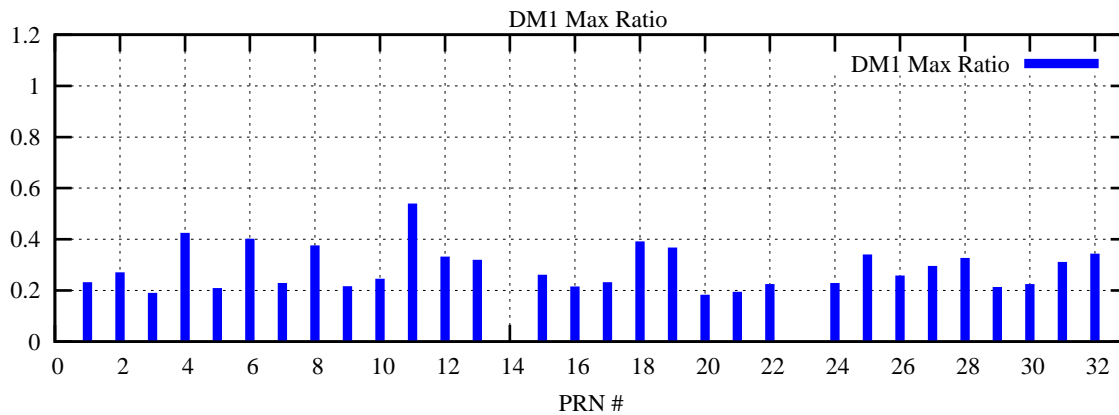

Ratio (PRN Bias/Threshold)

GpsWeek 2121 Day 1

Skinny (Type 0): PRN 8 22
Broad (Type 2): PRN 7 15 17 21 24