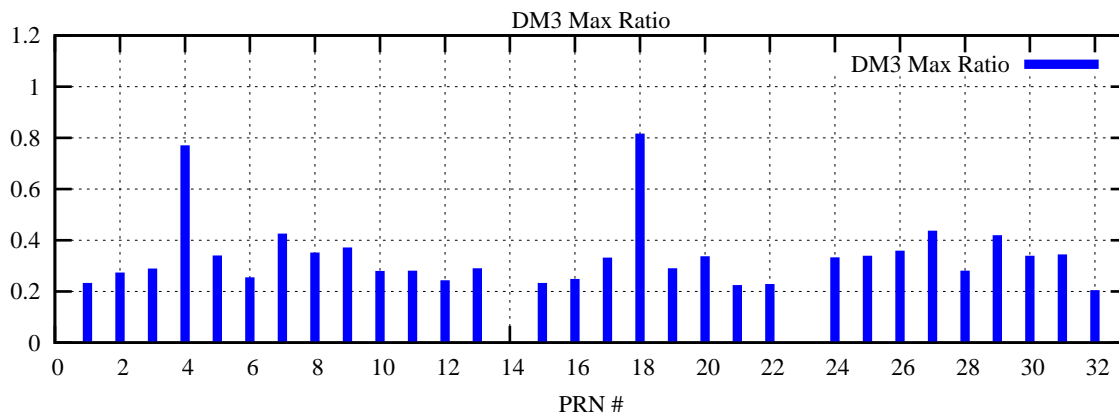

Ratio (PRN Bias/Threshold)

GpsWeek 2121 Day 1

Skinny (Type 0): PRN 8 22
Broad (Type 2): PRN 7 15 17 21 24