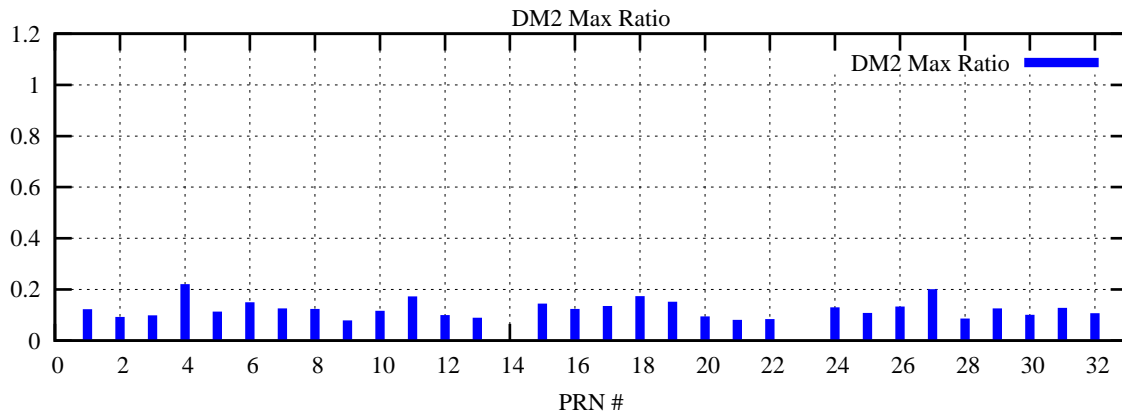

Ratio (PRN Bias/Threshold)

GpsWeek 2121 Day 2

Skinny (Type 0): PRN 8 22  
Broad (Type 2): PRN 7 15 17 21 24