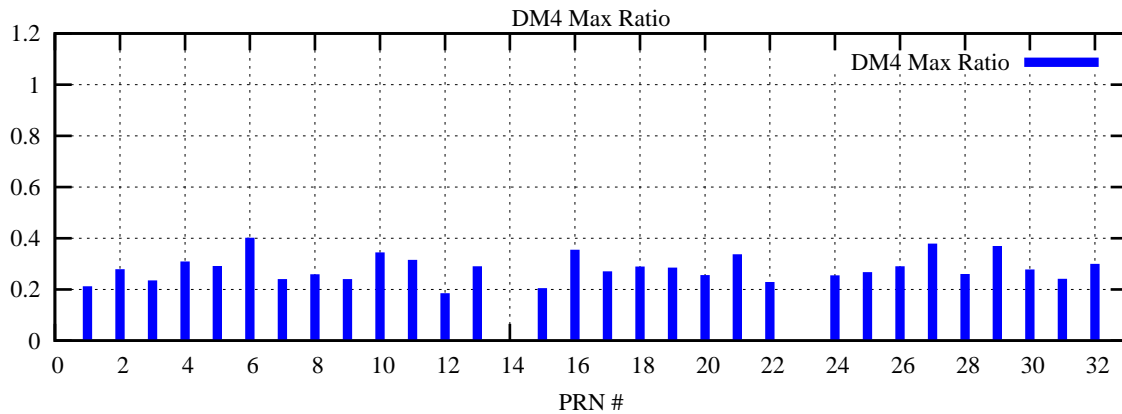

Ratio (PRN Bias/Threshold)

GpsWeek 2121 Day 2

Skinny (Type 0): PRN 8 22  
Broad (Type 2): PRN 7 15 17 21 24