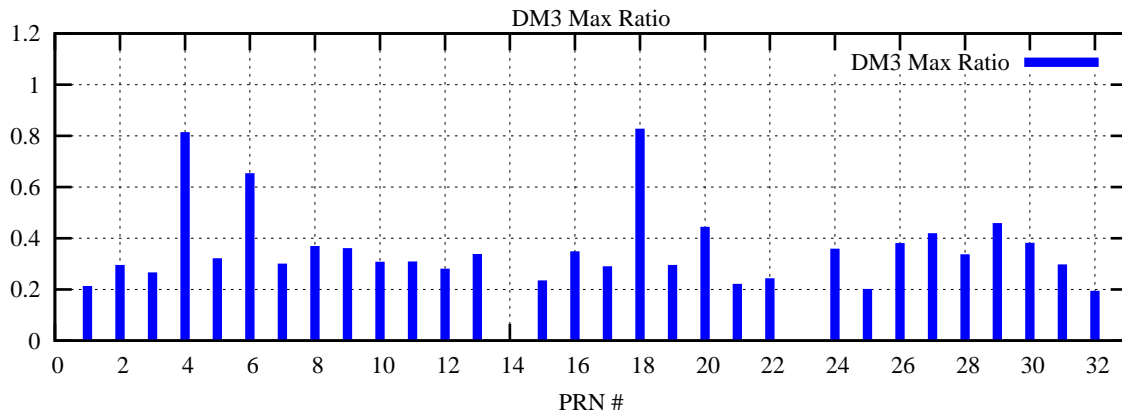

Ratio (PRN Bias/Threshold)

GpsWeek 2121 Day 2

Skinny (Type 0): PRN 8 22  
Broad (Type 2): PRN 7 15 17 21 24