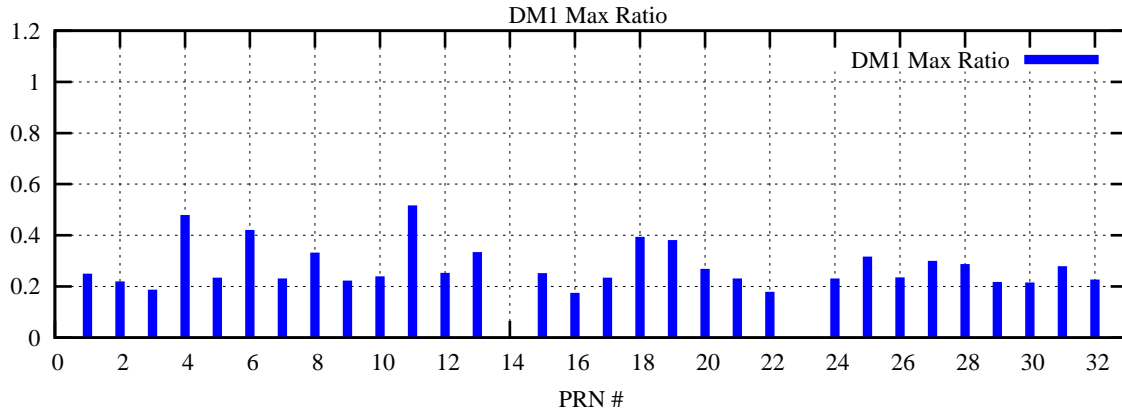

Ratio (PRN Bias/Threshold)

GpsWeek 2121 Day 2

Skinny (Type 0): PRN 8 22  
Broad (Type 2): PRN 7 15 17 21 24