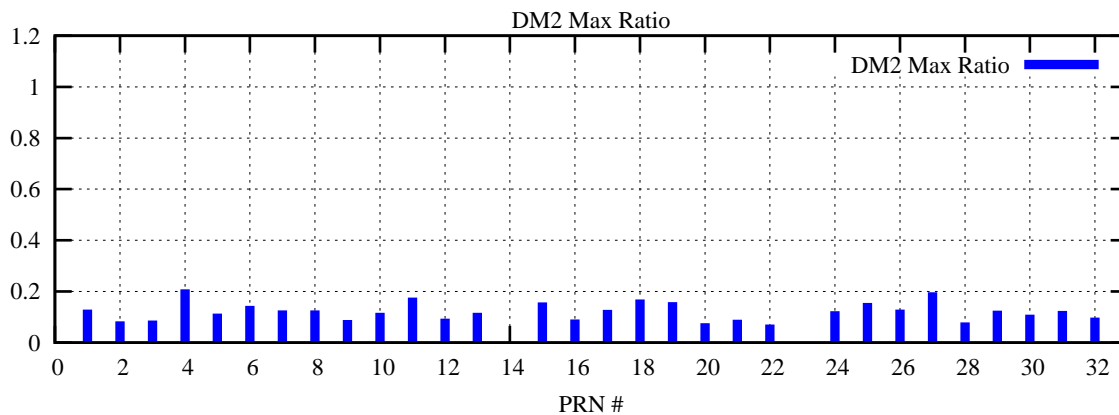

Ratio (PRN Bias/Threshold)

GpsWeek 2121 Day 3

Skinny (Type 0): PRN 8 22  
Broad (Type 2): PRN 7 15 17 21 24