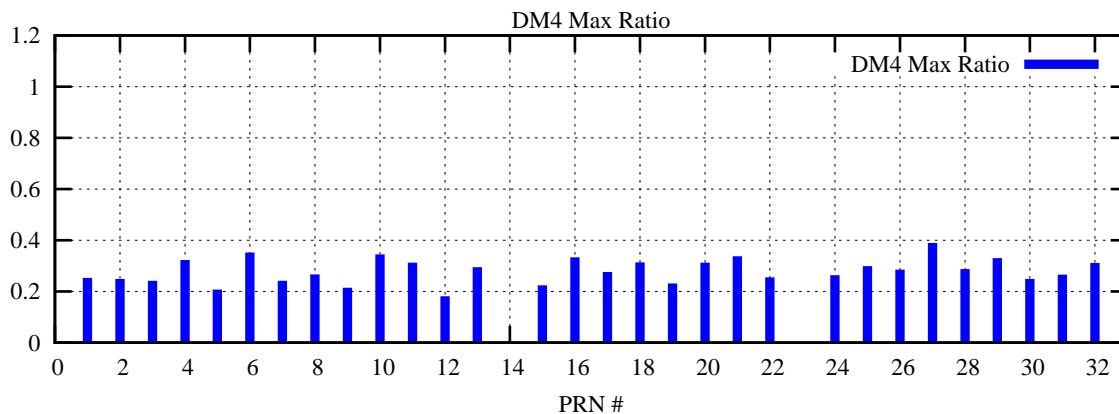

Ratio (PRN Bias/Threshold)

GpsWeek 2121 Day 3

Skinny (Type 0): PRN 8 22  
Broad (Type 2): PRN 7 15 17 21 24