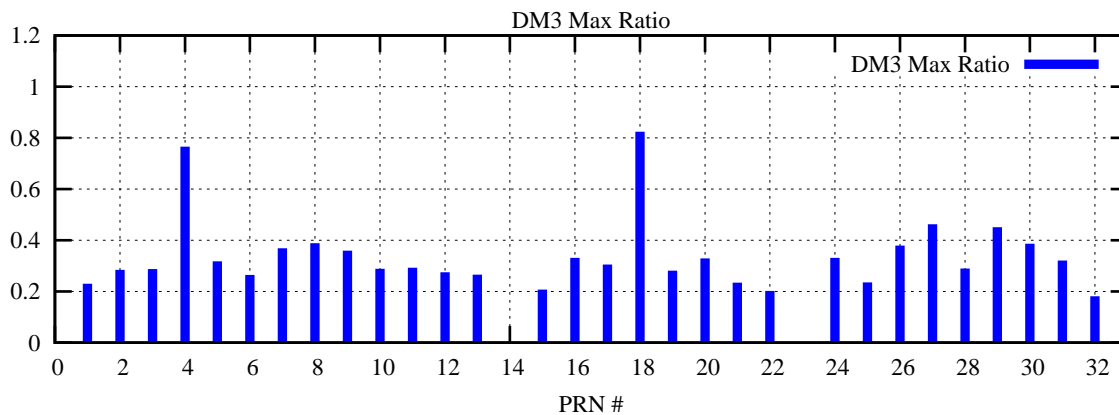

Ratio (PRN Bias/Threshold)

GpsWeek 2121 Day 3

Skinny (Type 0): PRN 8 22  
Broad (Type 2): PRN 7 15 17 21 24