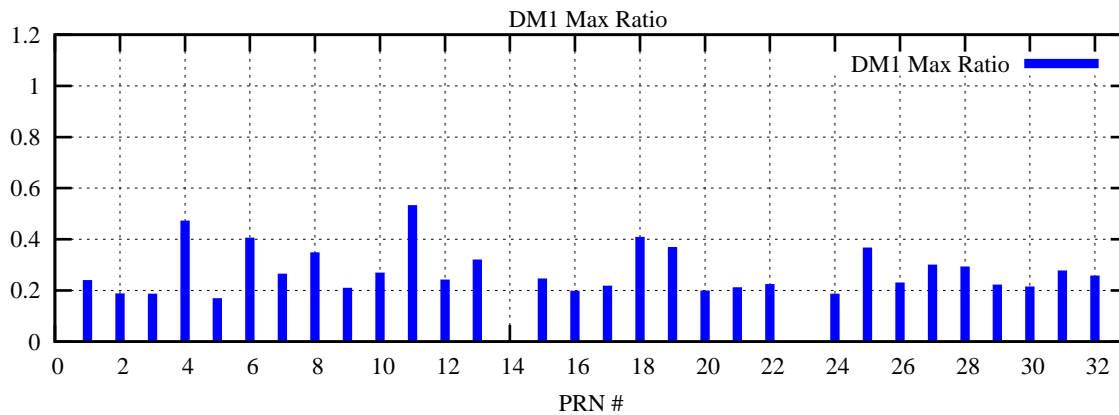

Ratio (PRN Bias/Threshold)

GpsWeek 2121 Day 3

Skinny (Type 0): PRN 8 22  
Broad (Type 2): PRN 7 15 17 21 24