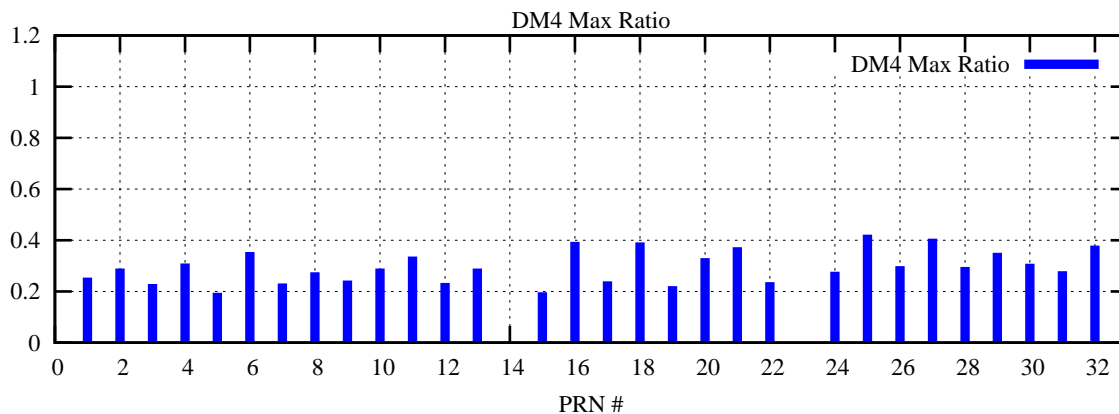

Ratio (PRN Bias/Threshold)

GpsWeek 2121 Day 4

Skinny (Type 0): PRN 8 22
Broad (Type 2): PRN 7 15 17 21 24