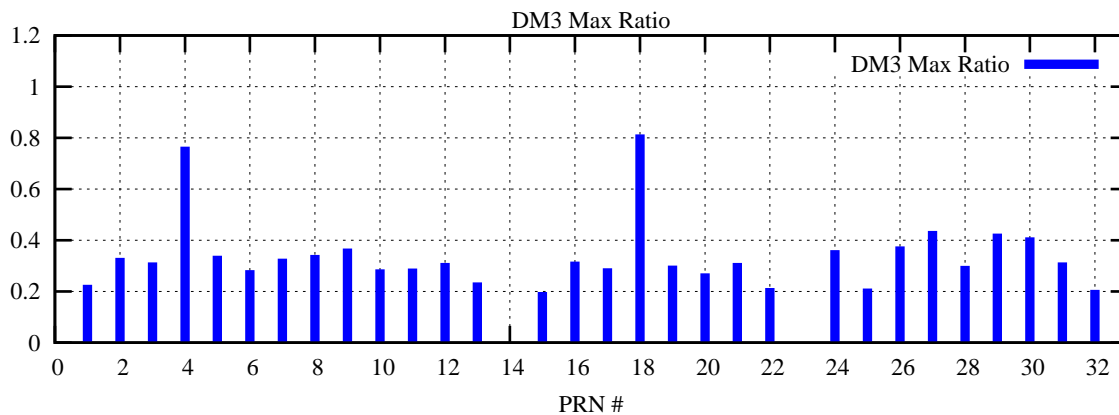

Ratio (PRN Bias/Threshold)

GpsWeek 2121 Day 4

Skinny (Type 0): PRN 8 22
Broad (Type 2): PRN 7 15 17 21 24