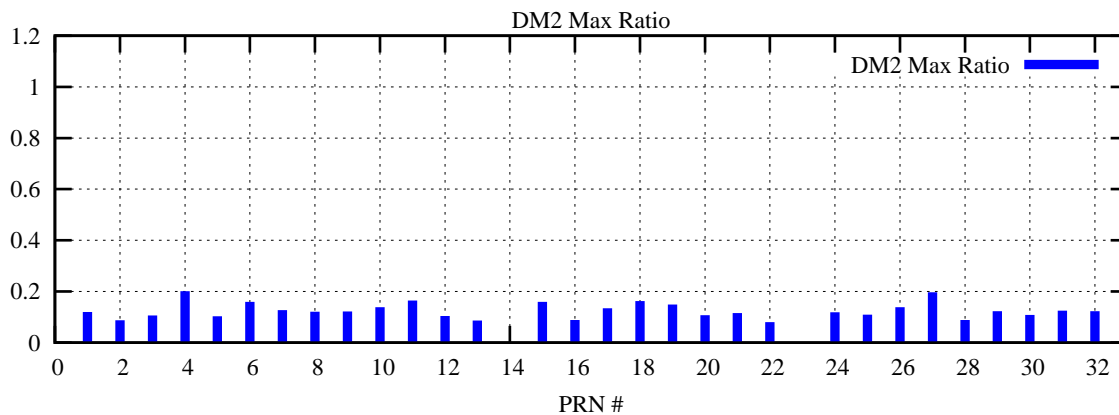

Ratio (PRN Bias/Threshold)

GpsWeek 2121 Day 4

Skinny (Type 0): PRN 8 22
Broad (Type 2): PRN 7 15 17 21 24