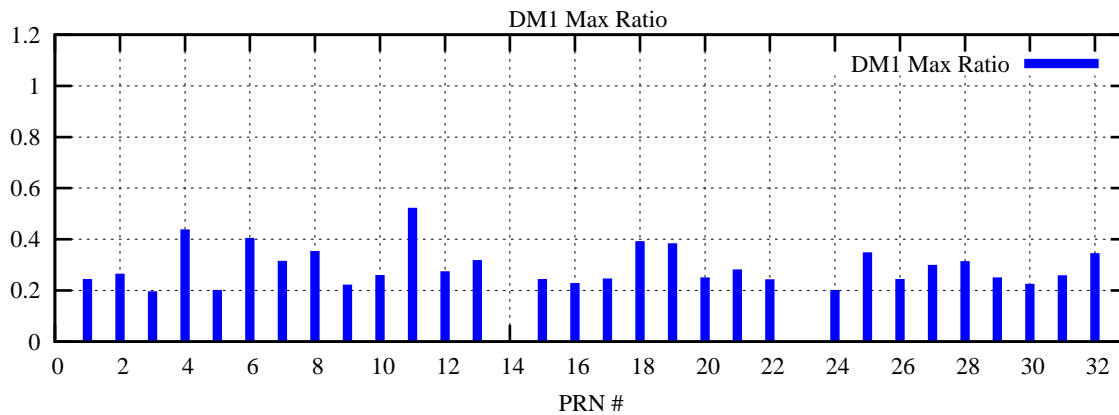

Ratio (PRN Bias/Threshold)

GpsWeek 2121 Day 4

Skinny (Type 0): PRN 8 22
Broad (Type 2): PRN 7 15 17 21 24