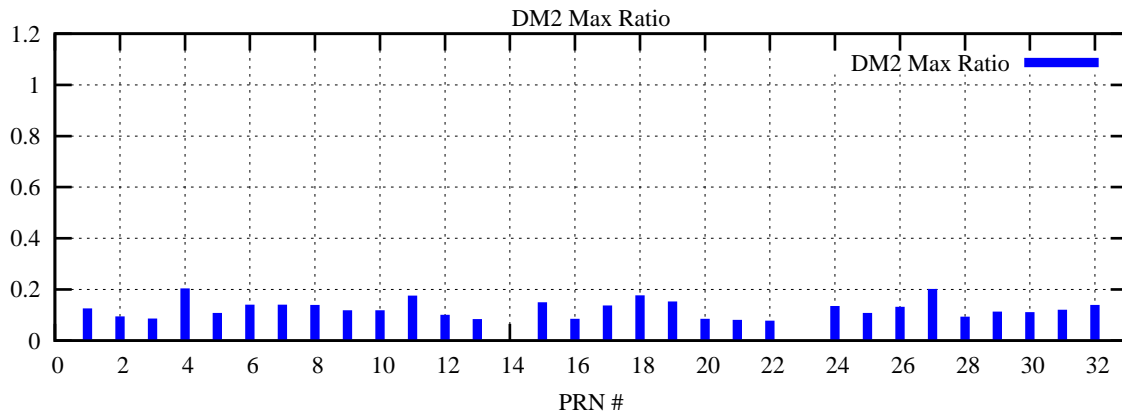

Ratio (PRN Bias/Threshold)

GpsWeek 2121 Day 5

Skinny (Type 0): PRN 8 22  
Broad (Type 2): PRN 7 15 17 21 24