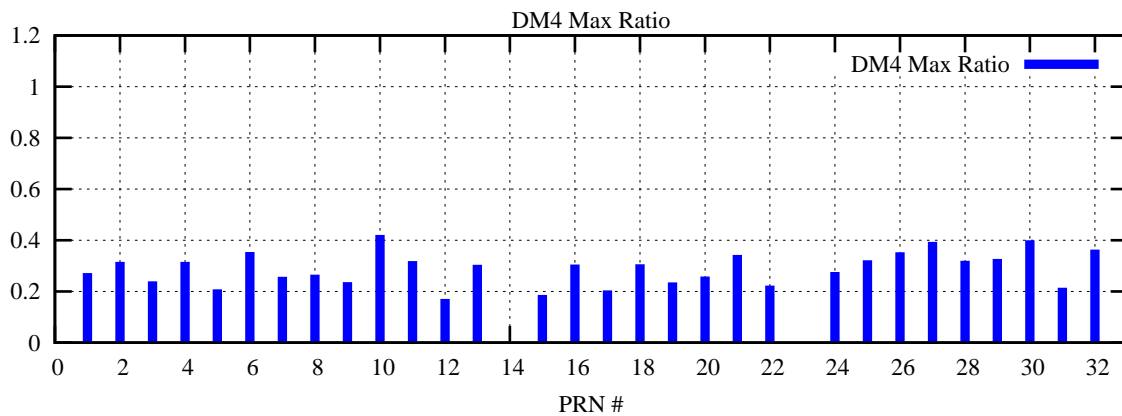

Ratio (PRN Bias/Threshold)

GpsWeek 2121 Day 5

Skinny (Type 0): PRN 8 22  
Broad (Type 2): PRN 7 15 17 21 24