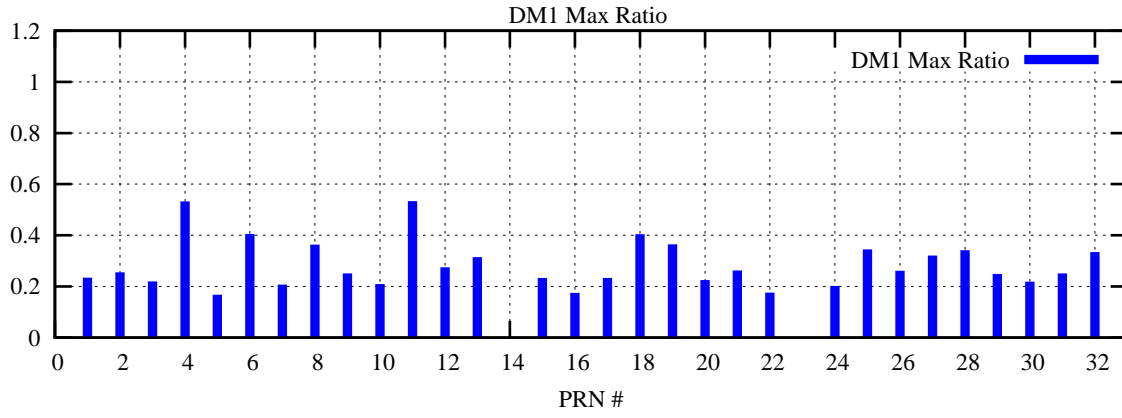

Ratio (PRN Bias/Threshold)

GpsWeek 2121 Day 5

Skinny (Type 0): PRN 8 22  
Broad (Type 2): PRN 7 15 17 21 24