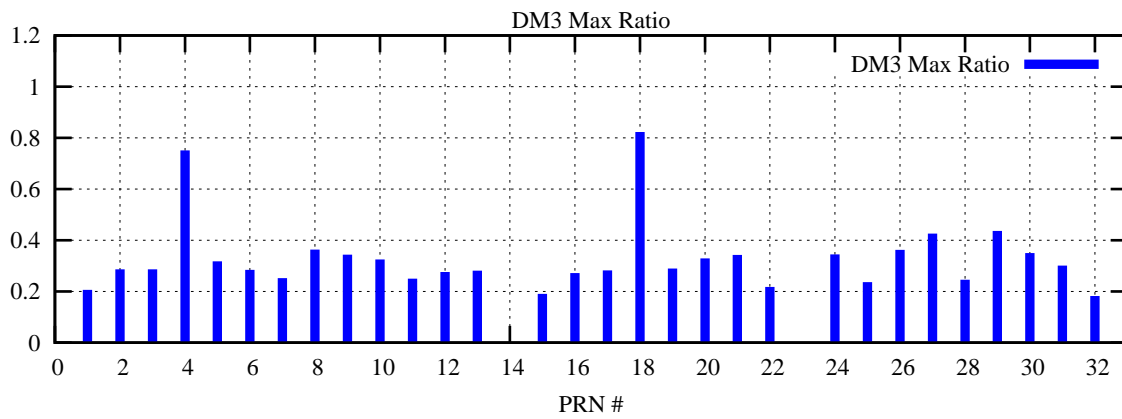

Ratio (PRN Bias/Threshold)

GpsWeek 2121 Day 5

Skinny (Type 0): PRN 8 22  
Broad (Type 2): PRN 7 15 17 21 24