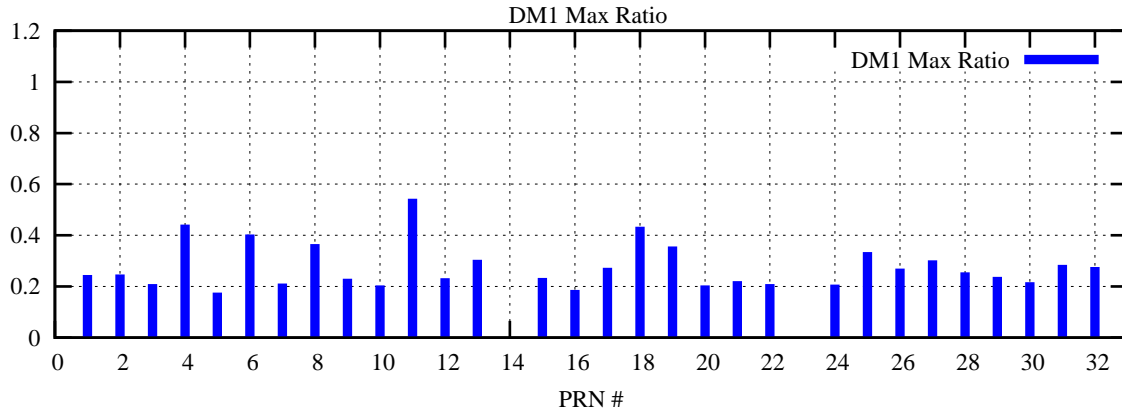

Ratio (PRN Bias/Threshold)

GpsWeek 2121 Day 6

Skinny (Type 0): PRN 8 22  
Broad (Type 2): PRN 7 15 17 21 24