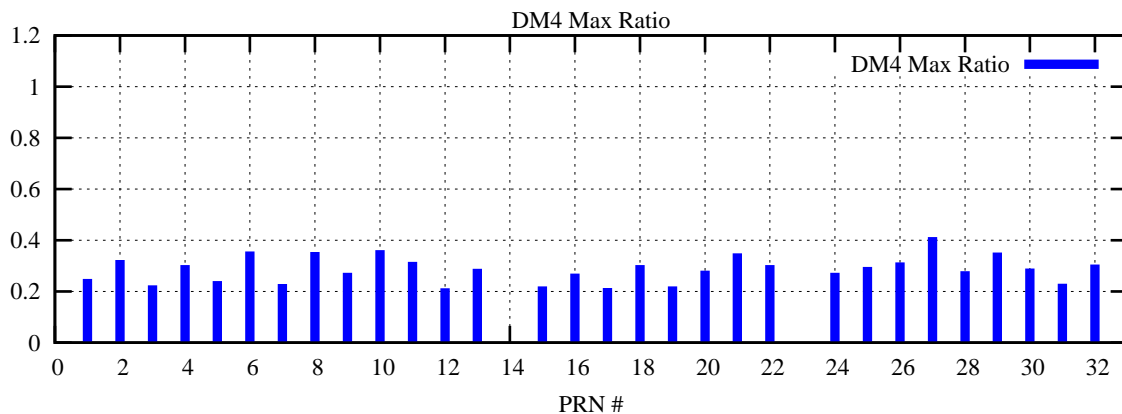

Ratio (PRN Bias/Threshold)

GpsWeek 2121 Day 6

Skinny (Type 0): PRN 8 22  
Broad (Type 2): PRN 7 15 17 21 24