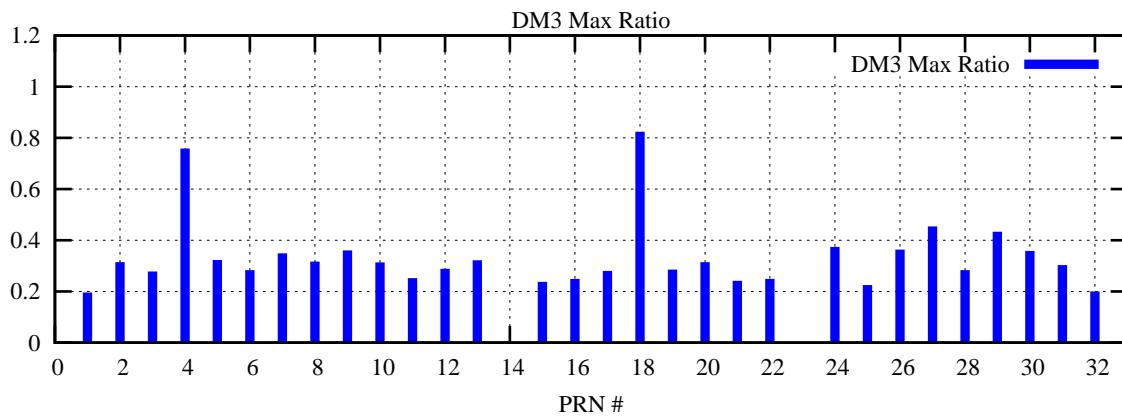

Ratio (PRN Bias/Threshold)

GpsWeek 2121 Day 6

Skinny (Type 0): PRN 8 22  
Broad (Type 2): PRN 7 15 17 21 24