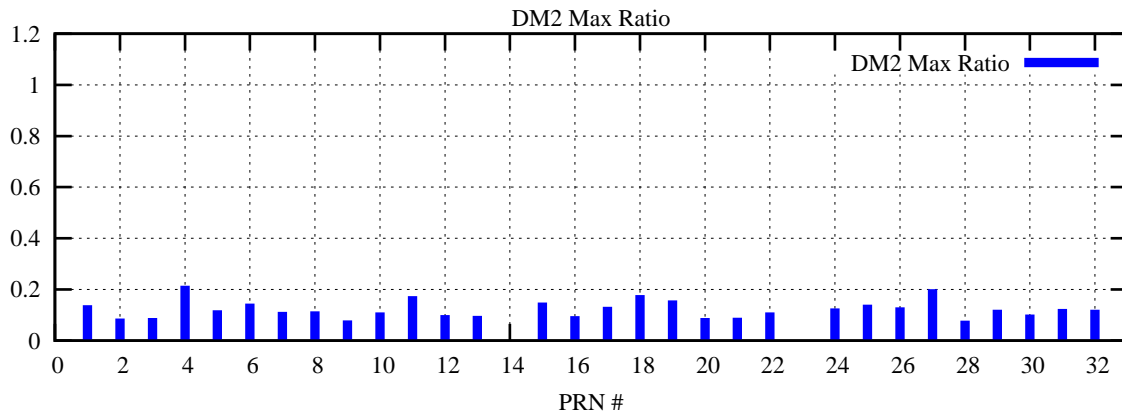

Ratio (PRN Bias/Threshold)

GpsWeek 2121 Day 6

Skinny (Type 0): PRN 8 22  
Broad (Type 2): PRN 7 15 17 21 24