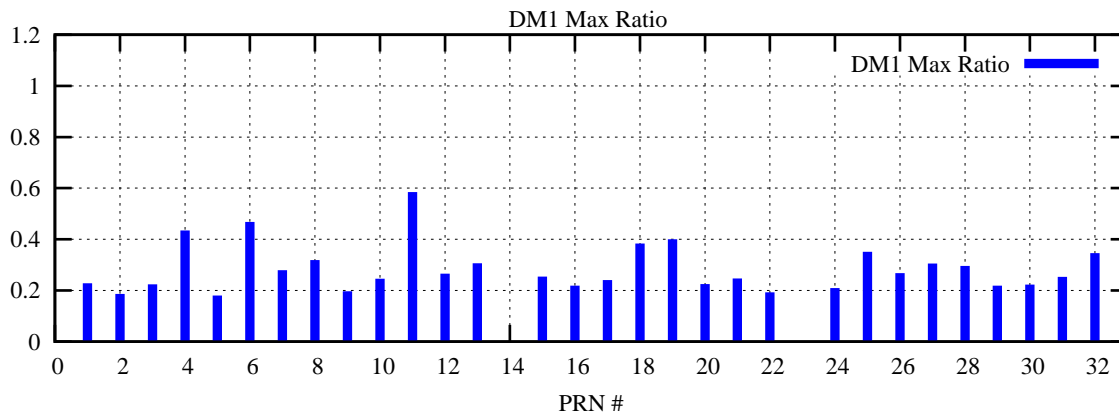

Ratio (PRN Bias/Threshold)

GpsWeek 2122 Day 3

Skinny (Type 0): PRN 8 22  
Broad (Type 2): PRN 7 15 17 21 24