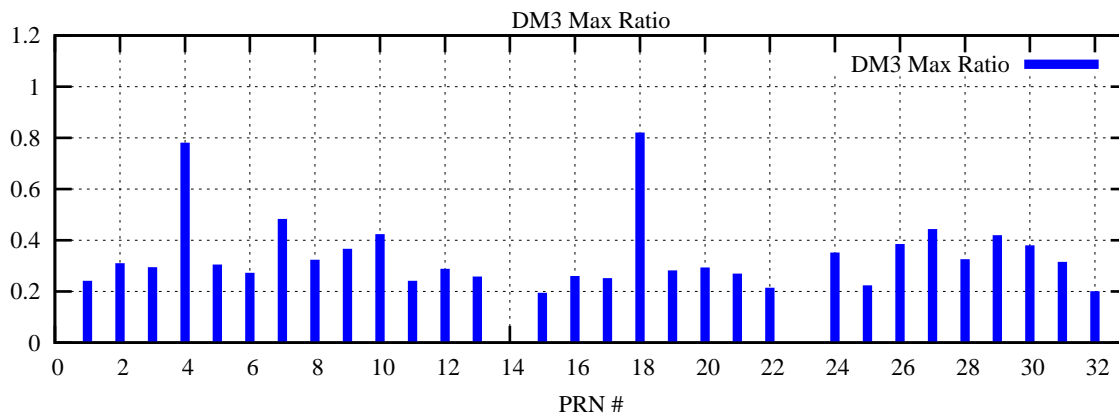

Ratio (PRN Bias/Threshold)

GpsWeek 2122 Day 3

Skinny (Type 0): PRN 8 22  
Broad (Type 2): PRN 7 15 17 21 24