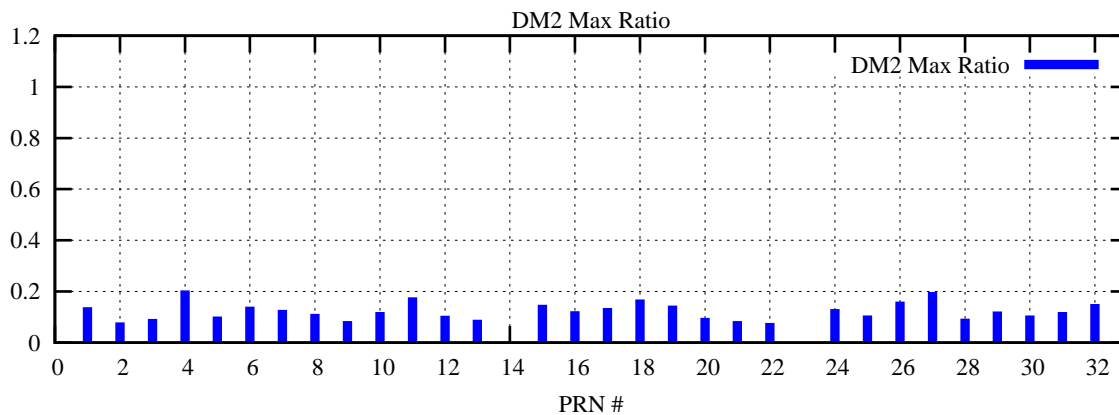

Ratio (PRN Bias/Threshold)

GpsWeek 2122 Day 3

Skinny (Type 0): PRN 8 22  
Broad (Type 2): PRN 7 15 17 21 24