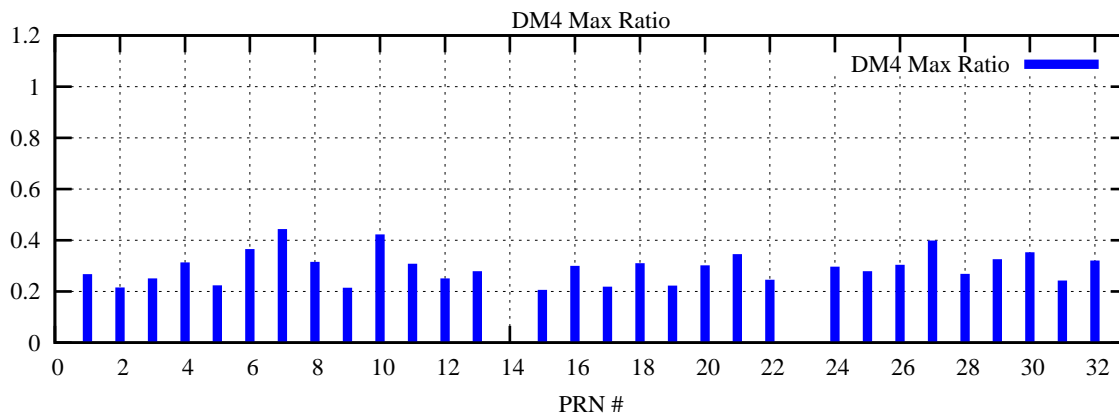

Ratio (PRN Bias/Threshold)

GpsWeek 2122 Day 3

Skinny (Type 0): PRN 8 22  
Broad (Type 2): PRN 7 15 17 21 24