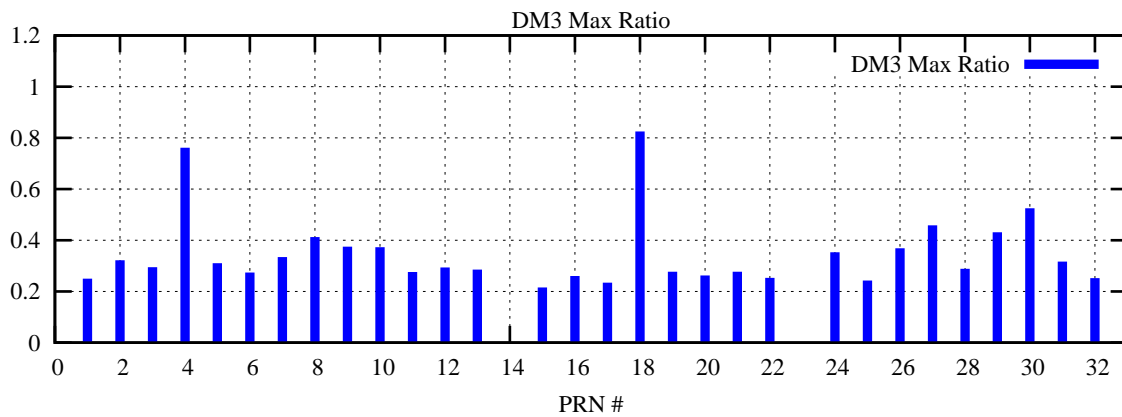

Ratio (PRN Bias/Threshold)

GpsWeek 2122 Day 5

Skinny (Type 0): PRN 8 22
Broad (Type 2): PRN 7 15 17 21 24