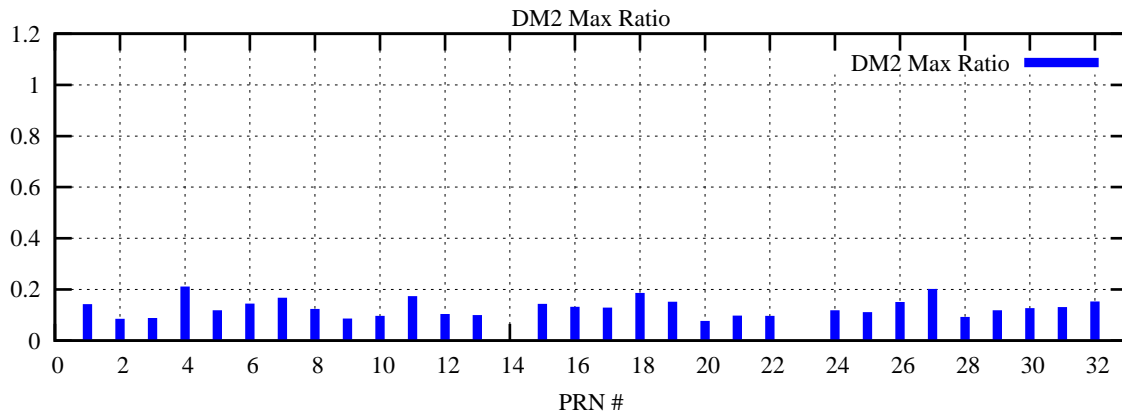

Ratio (PRN Bias/Threshold)

GpsWeek 2122 Day 5

Skinny (Type 0): PRN 8 22
Broad (Type 2): PRN 7 15 17 21 24