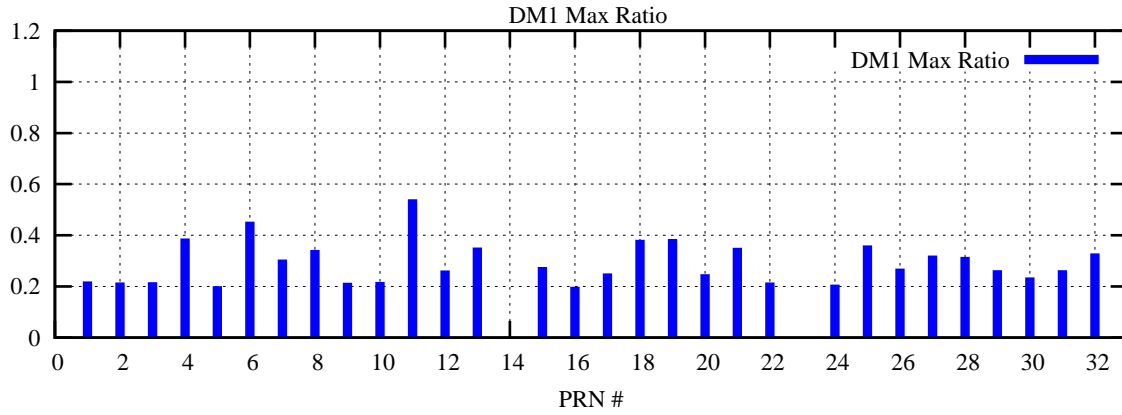

Ratio (PRN Bias/Threshold)

GpsWeek 2122 Day 5

Skinny (Type 0): PRN 8 22
Broad (Type 2): PRN 7 15 17 21 24