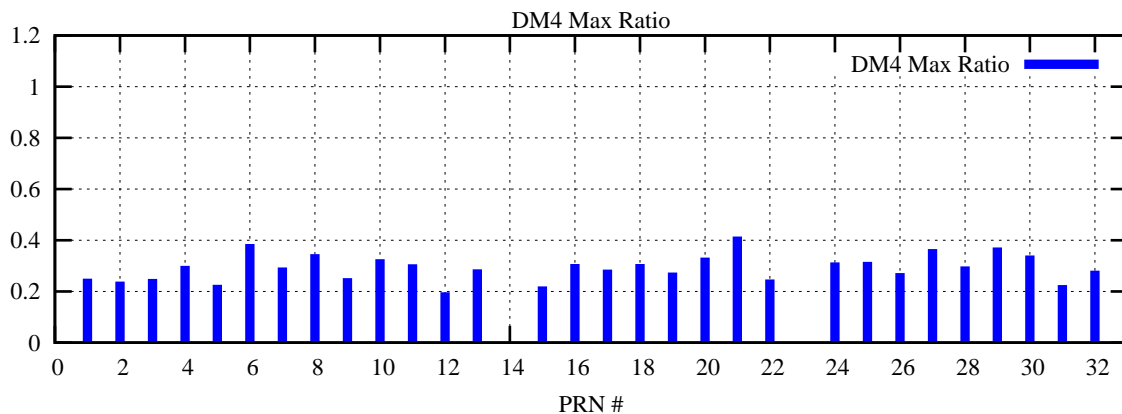

Ratio (PRN Bias/Threshold)

GpsWeek 2122 Day 5

Skinny (Type 0): PRN 8 22
Broad (Type 2): PRN 7 15 17 21 24