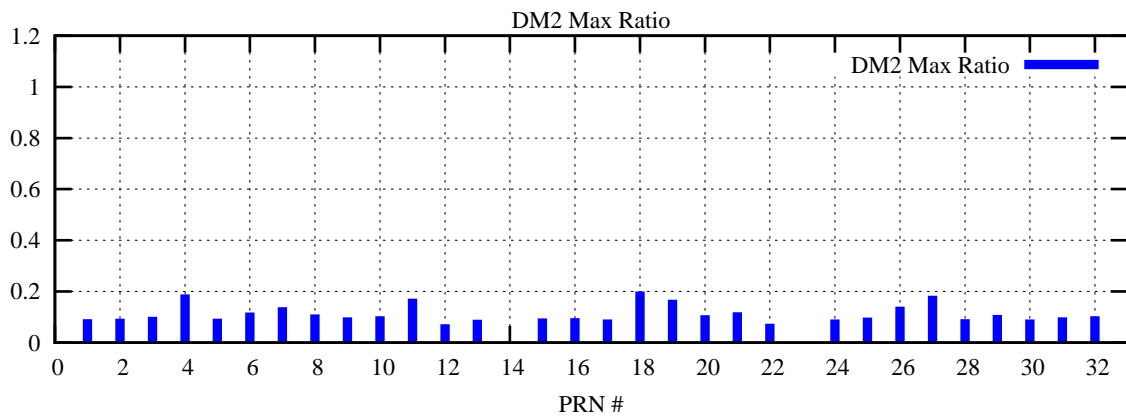

Ratio (PRN Bias/Threshold)

GpsWeek 2123 Day 0

Skinny (Type 0): PRN 8 22  
Broad (Type 2): PRN 7 15 17 21 24