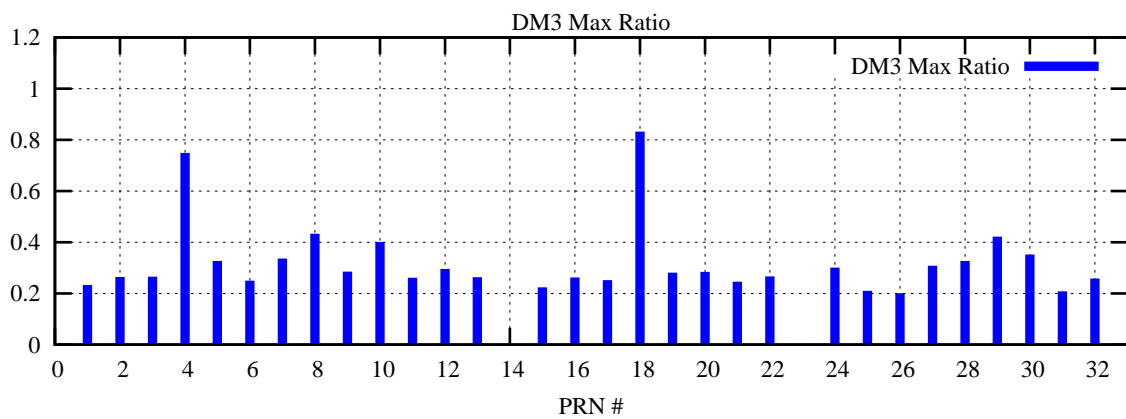

Ratio (PRN Bias/Threshold)

GpsWeek 2123 Day 0

Skinny (Type 0): PRN 8 22  
Broad (Type 2): PRN 7 15 17 21 24