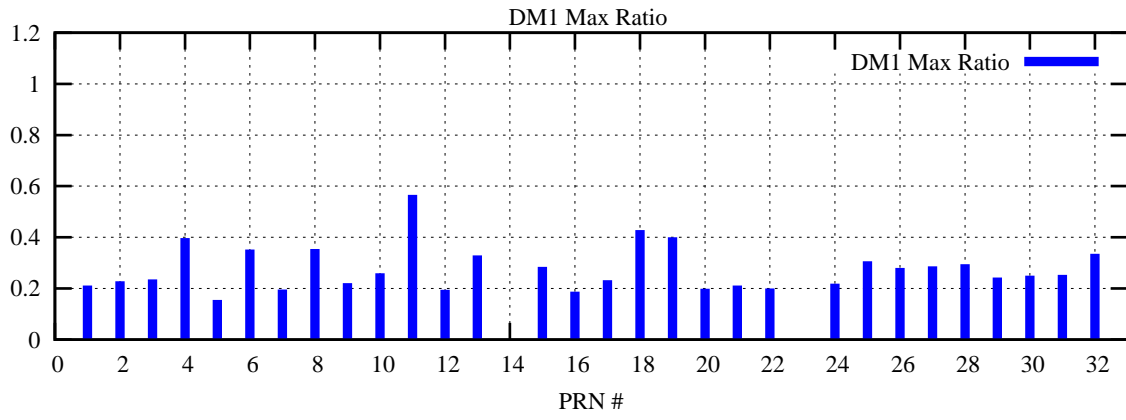

Ratio (PRN Bias/Threshold)

GpsWeek 2123 Day 0

Skinny (Type 0): PRN 8 22  
Broad (Type 2): PRN 7 15 17 21 24