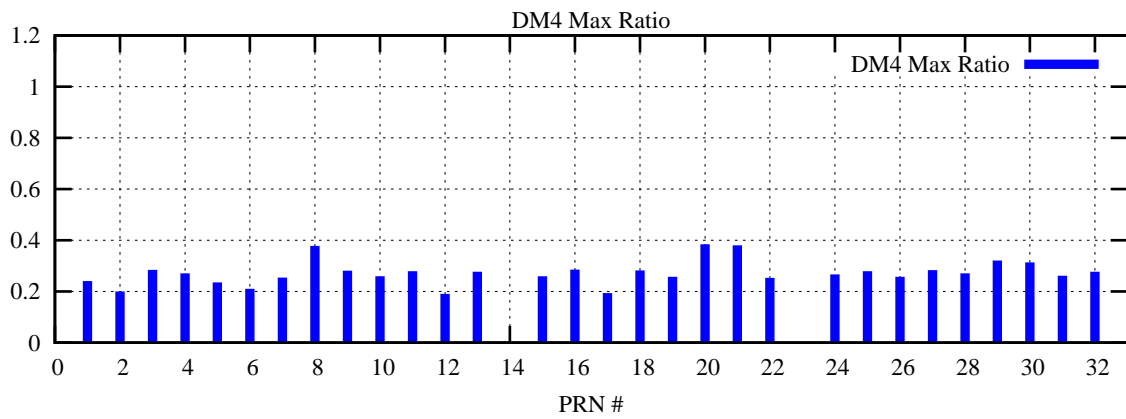

Ratio (PRN Bias/Threshold)

GpsWeek 2123 Day 0

Skinny (Type 0): PRN 8 22  
Broad (Type 2): PRN 7 15 17 21 24