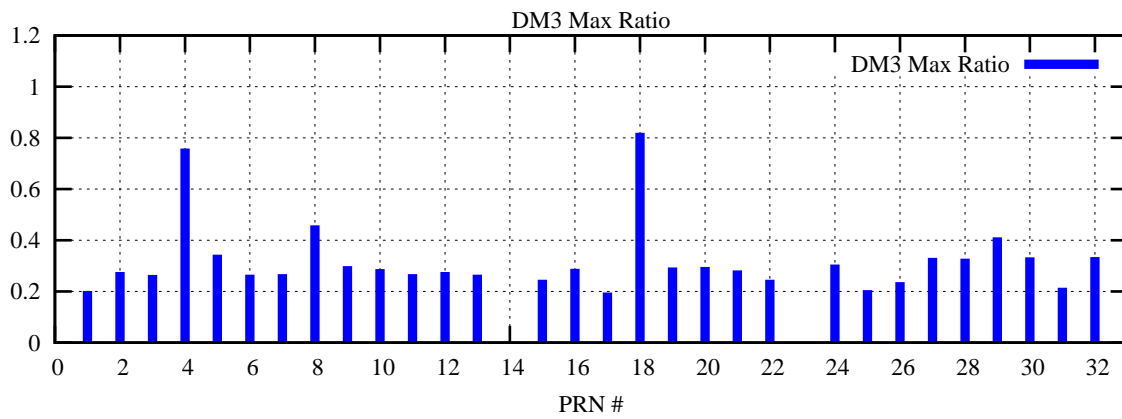

Ratio (PRN Bias/Threshold)

GpsWeek 2123 Day 1

Skinny (Type 0): PRN 8 22  
Broad (Type 2): PRN 7 15 17 21 24