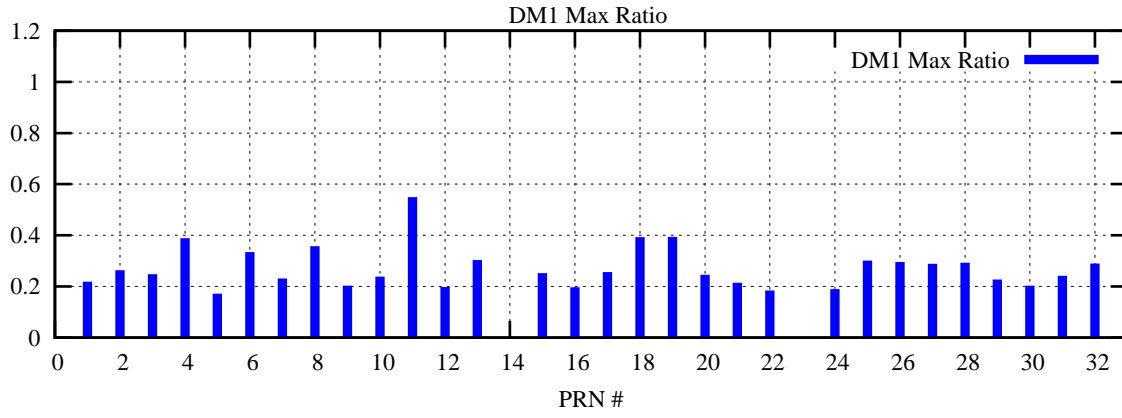

Ratio (PRN Bias/Threshold)

GpsWeek 2123 Day 1

Skinny (Type 0): PRN 8 22  
Broad (Type 2): PRN 7 15 17 21 24