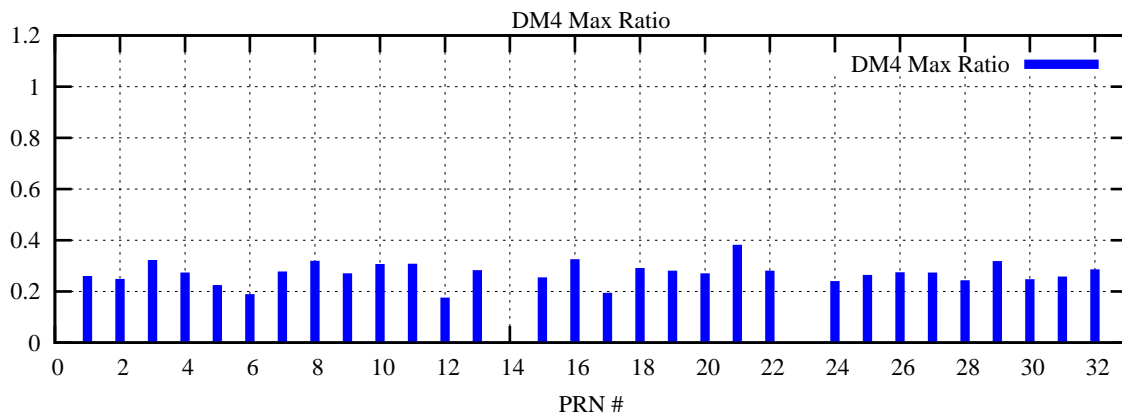

Ratio (PRN Bias/Threshold)

GpsWeek 2123 Day 1

Skinny (Type 0): PRN 8 22  
Broad (Type 2): PRN 7 15 17 21 24