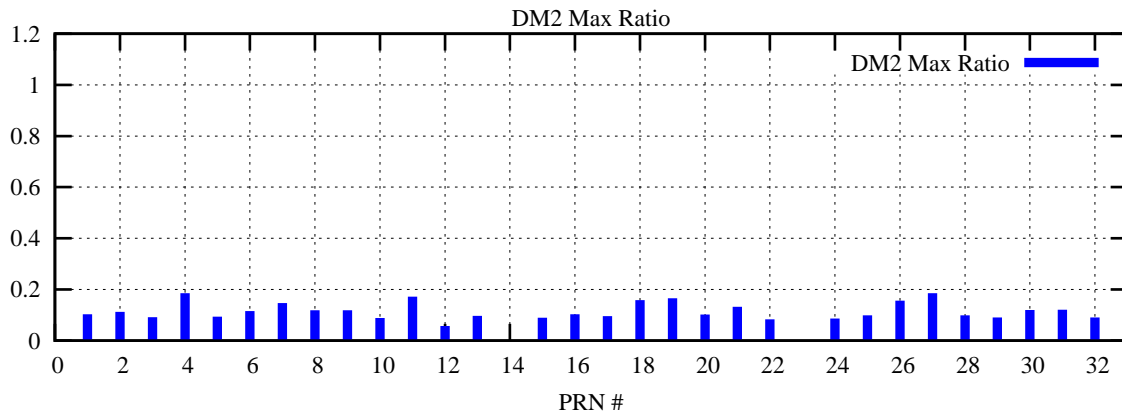

Ratio (PRN Bias/Threshold)

GpsWeek 2123 Day 1

Skinny (Type 0): PRN 8 22  
Broad (Type 2): PRN 7 15 17 21 24