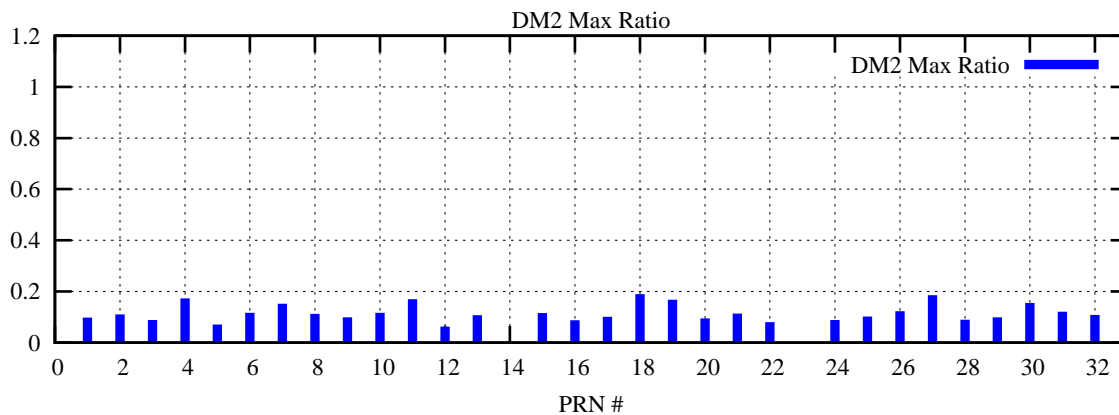

Ratio (PRN Bias/Threshold)

GpsWeek 2123 Day 2

Skinny (Type 0): PRN 8 22
Broad (Type 2): PRN 7 15 17 21 24