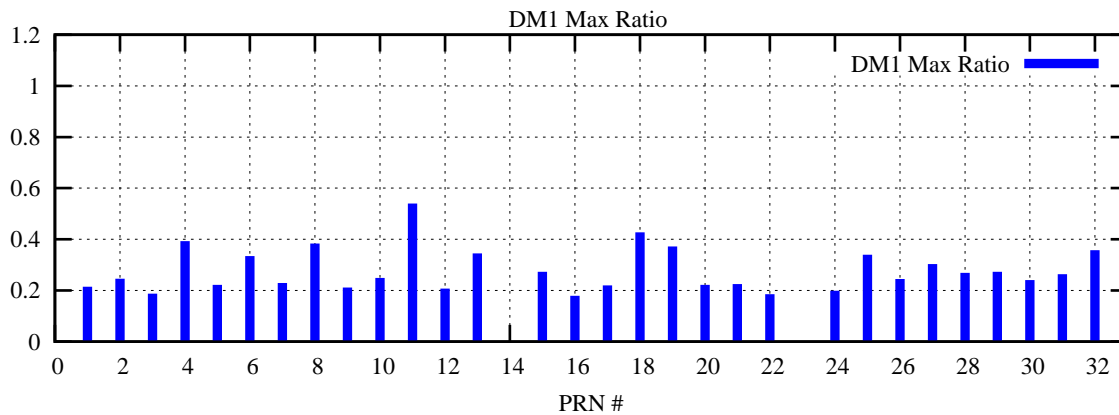

Ratio (PRN Bias/Threshold)

GpsWeek 2123 Day 2

Skinny (Type 0): PRN 8 22
Broad (Type 2): PRN 7 15 17 21 24