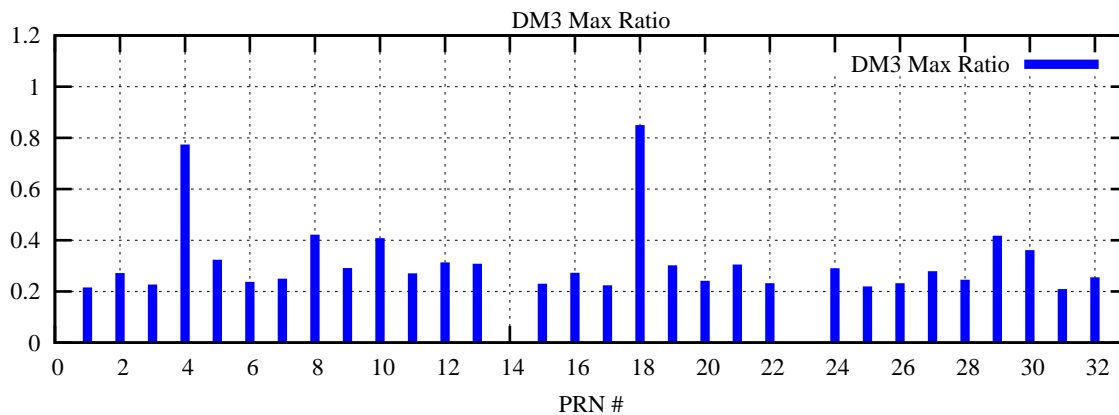

Ratio (PRN Bias/Threshold)

GpsWeek 2123 Day 2

Skinny (Type 0): PRN 8 22
Broad (Type 2): PRN 7 15 17 21 24