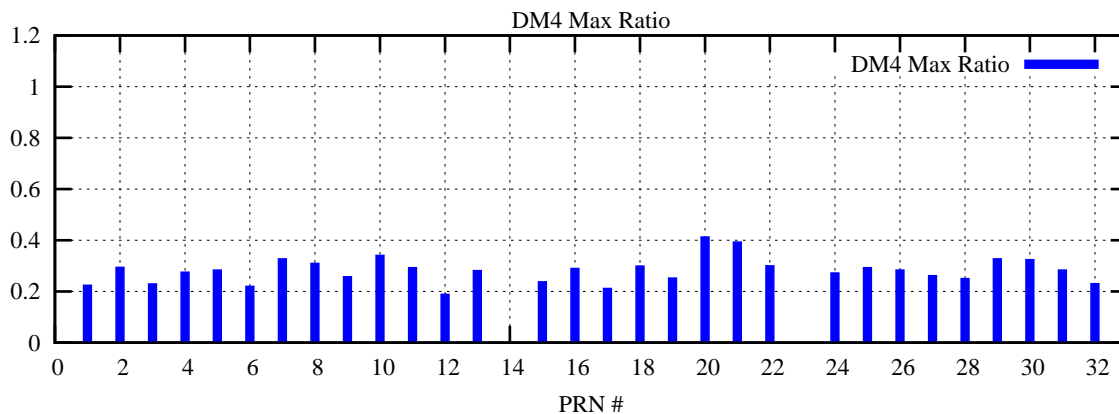

Ratio (PRN Bias/Threshold)

GpsWeek 2123 Day 2

Skinny (Type 0): PRN 8 22
Broad (Type 2): PRN 7 15 17 21 24