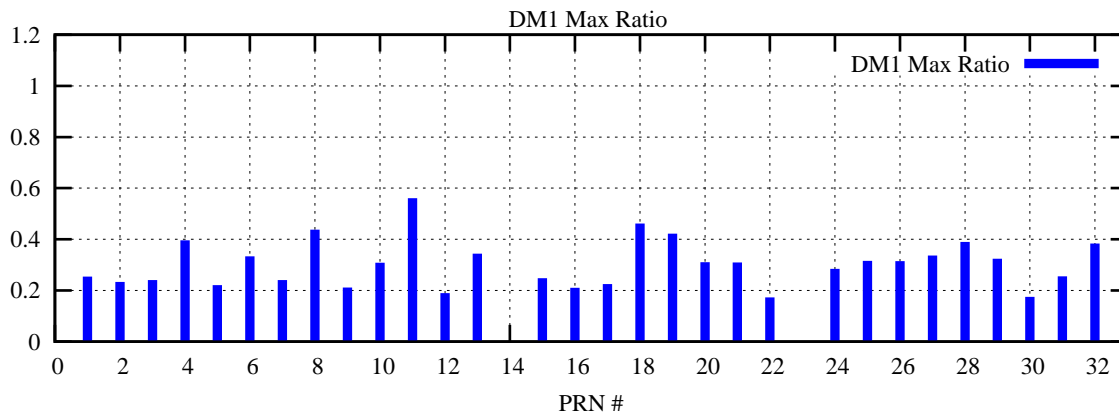

Ratio (PRN Bias/Threshold)

GpsWeek 2123 Day 3

Skinny (Type 0): PRN 8 22  
Broad (Type 2): PRN 7 15 17 21 24