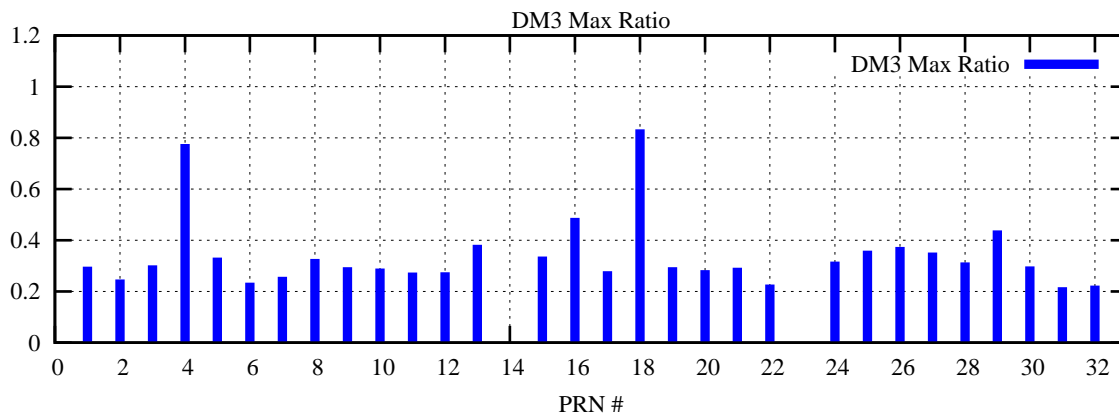

Ratio (PRN Bias/Threshold)

GpsWeek 2123 Day 3

Skinny (Type 0): PRN 8 22  
Broad (Type 2): PRN 7 15 17 21 24