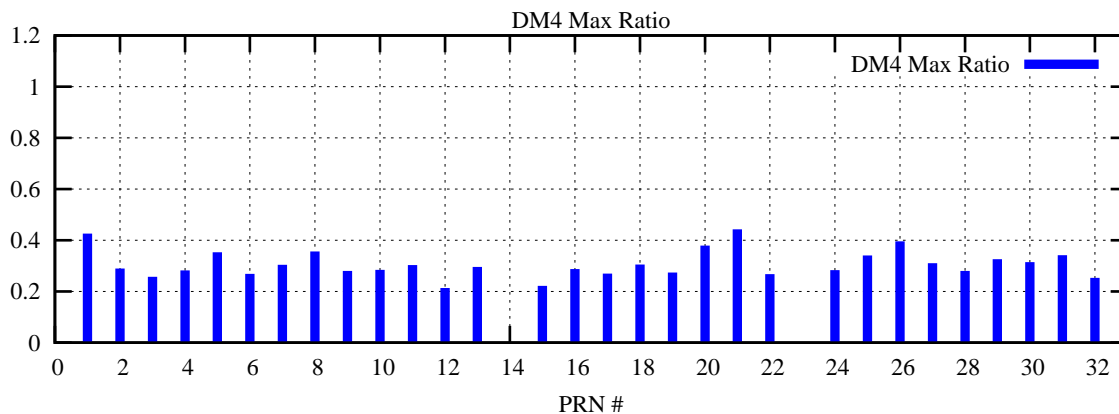

Ratio (PRN Bias/Threshold)

GpsWeek 2123 Day 3

Skinny (Type 0): PRN 8 22  
Broad (Type 2): PRN 7 15 17 21 24