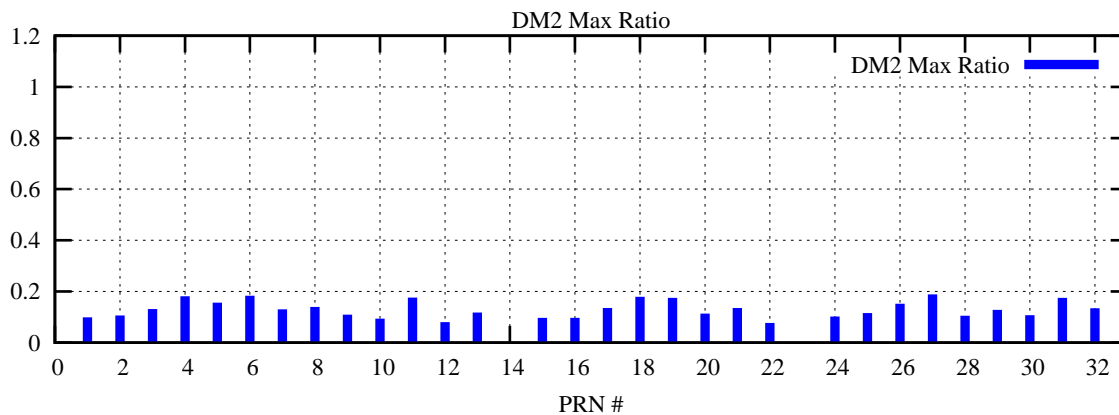

Ratio (PRN Bias/Threshold)

GpsWeek 2123 Day 3

Skinny (Type 0): PRN 8 22  
Broad (Type 2): PRN 7 15 17 21 24