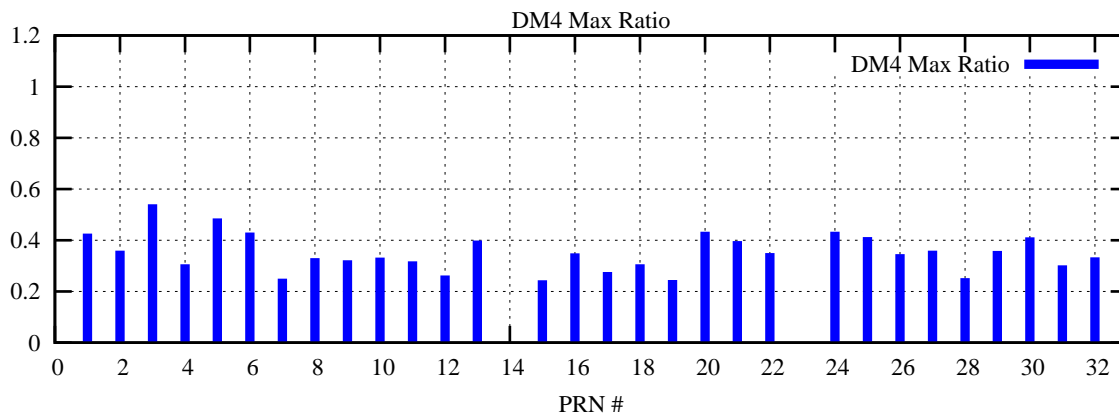

Ratio (PRN Bias/Threshold)

GpsWeek 2123 Day 4

Skinny (Type 0): PRN 8 22
Broad (Type 2): PRN 7 15 17 21 24