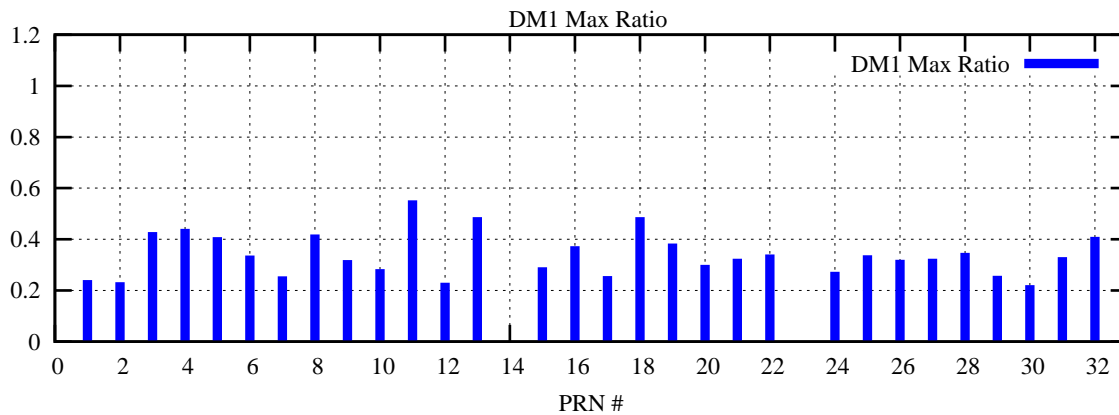

Ratio (PRN Bias/Threshold)

GpsWeek 2123 Day 4

Skinny (Type 0): PRN 8 22
Broad (Type 2): PRN 7 15 17 21 24