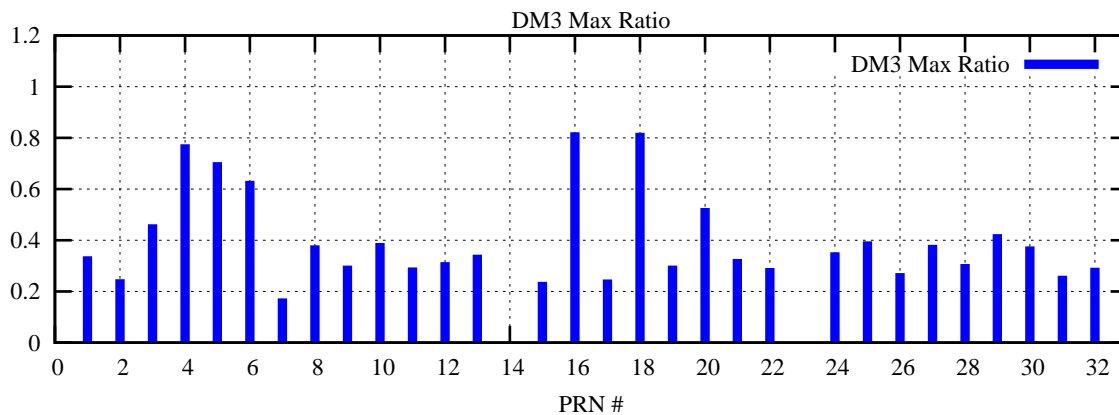

Ratio (PRN Bias/Threshold)

GpsWeek 2123 Day 4

Skinny (Type 0): PRN 8 22
Broad (Type 2): PRN 7 15 17 21 24