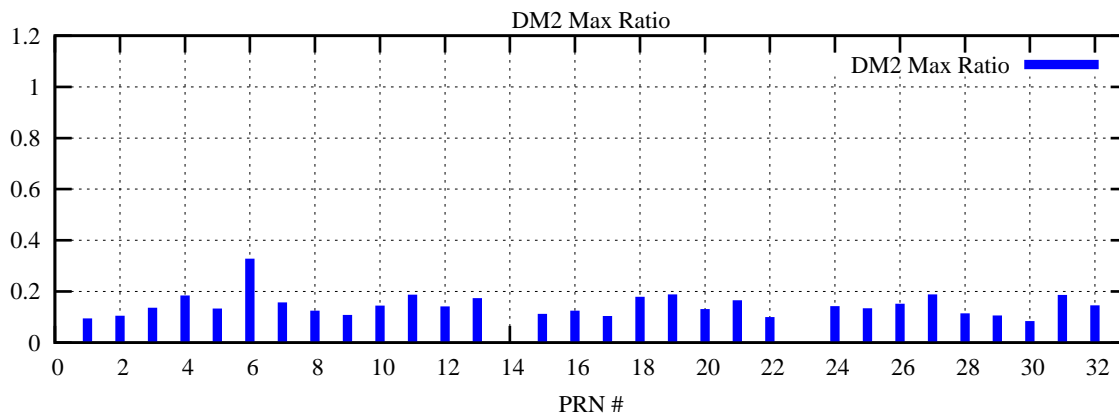

Ratio (PRN Bias/Threshold)

GpsWeek 2123 Day 4

Skinny (Type 0): PRN 8 22
Broad (Type 2): PRN 7 15 17 21 24