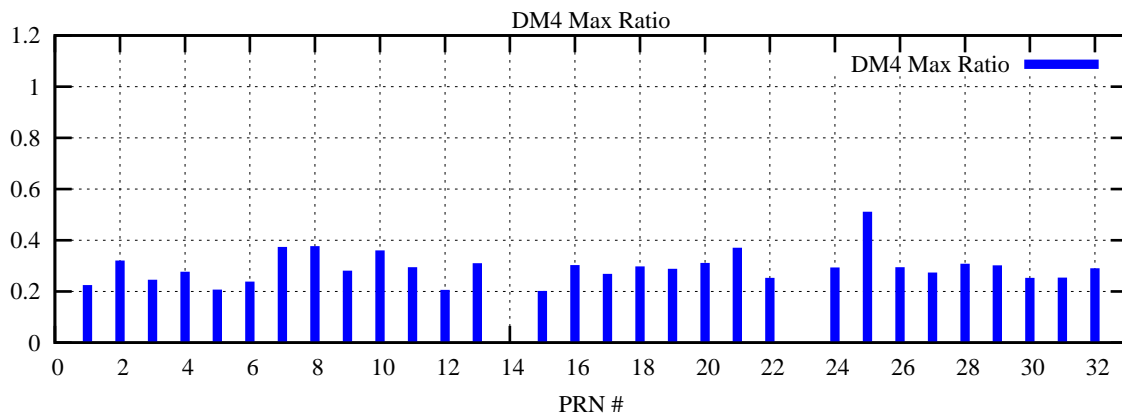

Ratio (PRN Bias/Threshold)

GpsWeek 2123 Day 6

Skinny (Type 0): PRN 8 22
Broad (Type 2): PRN 7 15 17 21 24