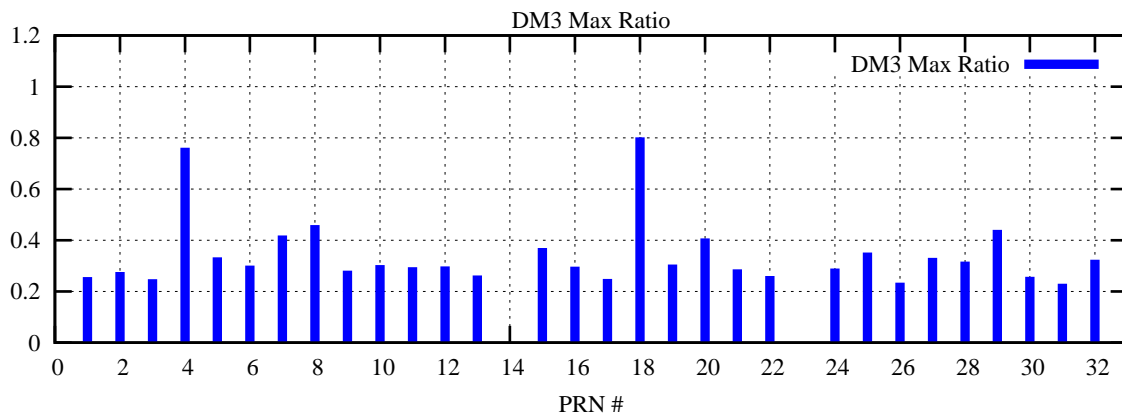

Ratio (PRN Bias/Threshold)

GpsWeek 2123 Day 6

Skinny (Type 0): PRN 8 22
Broad (Type 2): PRN 7 15 17 21 24