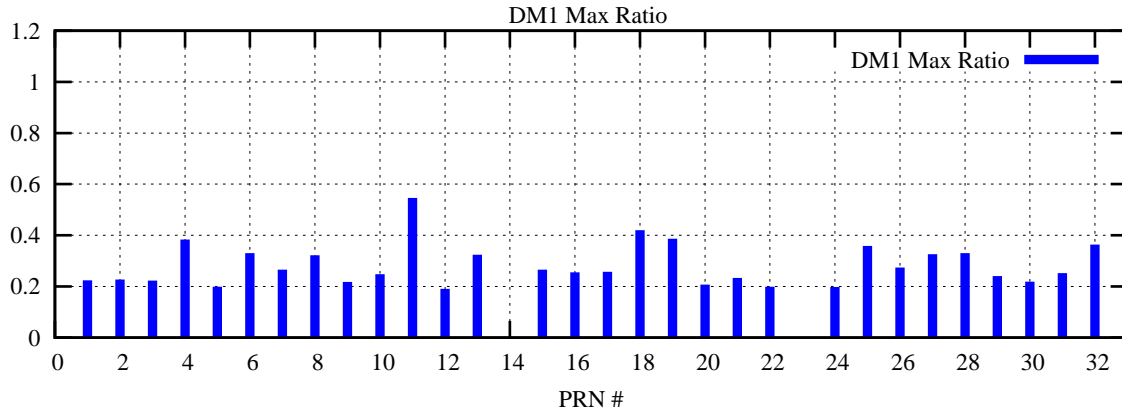

Ratio (PRN Bias/Threshold)

GpsWeek 2123 Day 6

Skinny (Type 0): PRN 8 22
Broad (Type 2): PRN 7 15 17 21 24