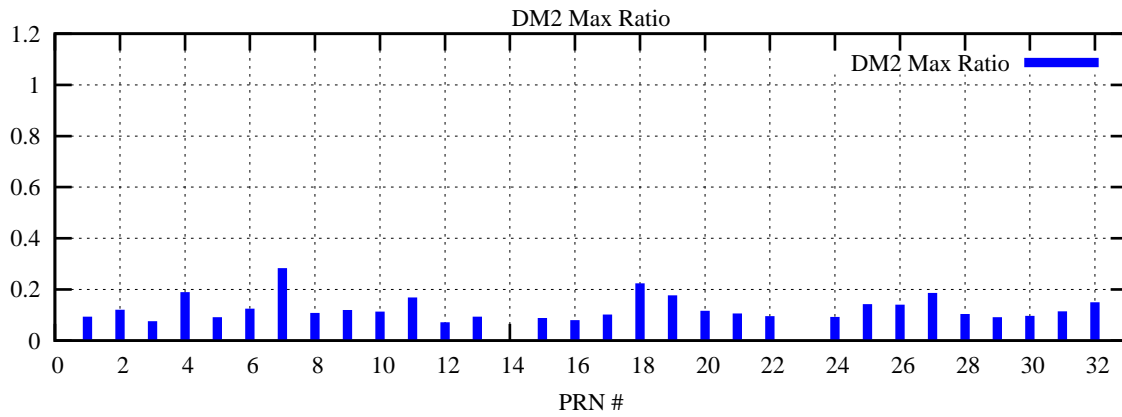

Ratio (PRN Bias/Threshold)

GpsWeek 2123 Day 6

Skinny (Type 0): PRN 8 22
Broad (Type 2): PRN 7 15 17 21 24