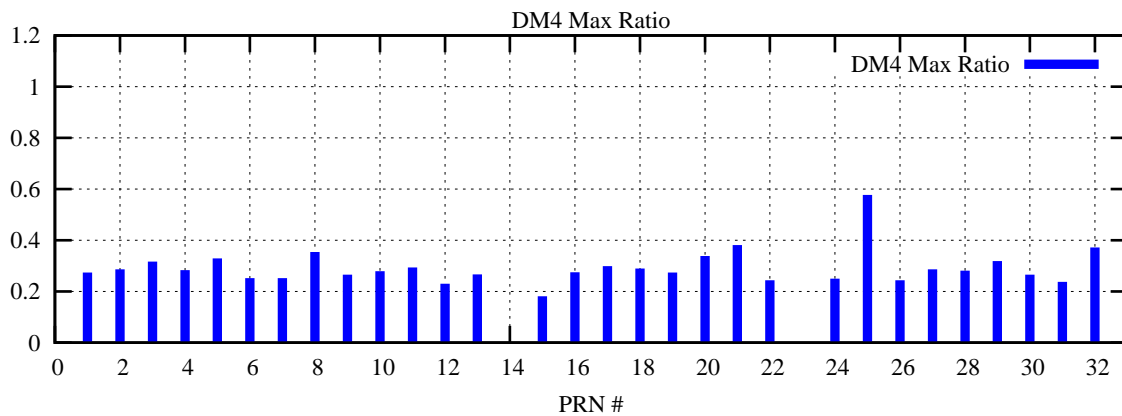

Ratio (PRN Bias/Threshold)

GpsWeek 2124 Day 0

Skinny (Type 0): PRN 8 22
Broad (Type 2): PRN 7 15 17 21 24