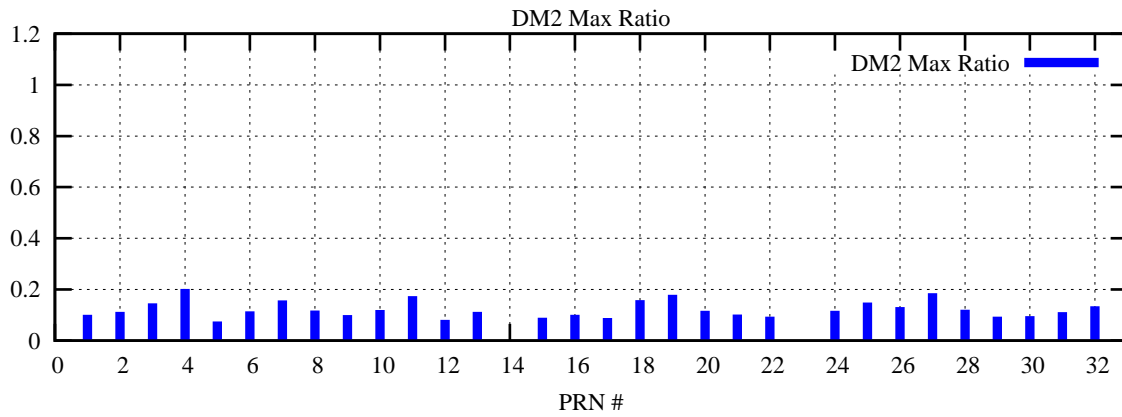

Ratio (PRN Bias/Threshold)

GpsWeek 2124 Day 0

Skinny (Type 0): PRN 8 22
Broad (Type 2): PRN 7 15 17 21 24