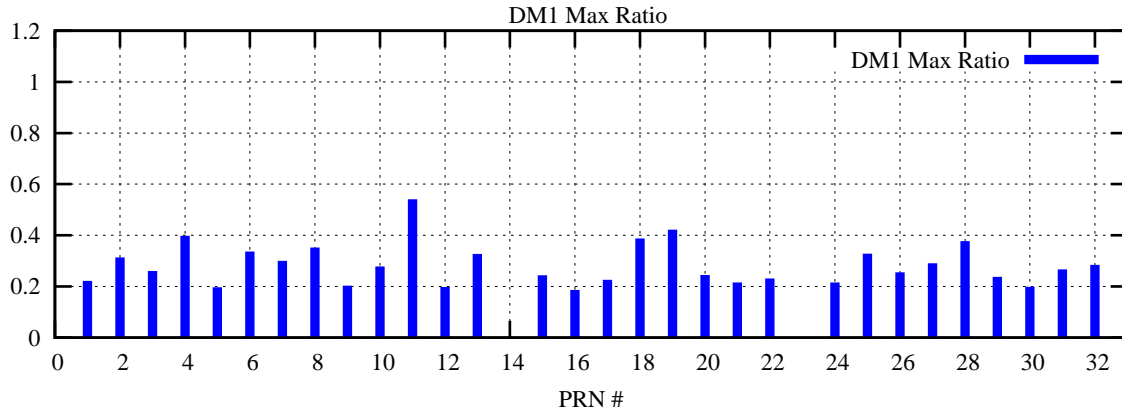

Ratio (PRN Bias/Threshold)

GpsWeek 2124 Day 0

Skinny (Type 0): PRN 8 22
Broad (Type 2): PRN 7 15 17 21 24