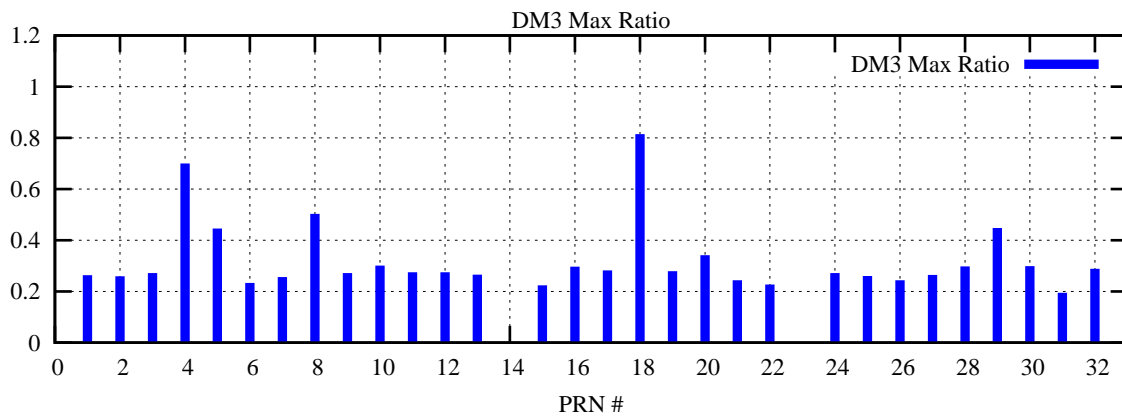

Ratio (PRN Bias/Threshold)

GpsWeek 2124 Day 0

Skinny (Type 0): PRN 8 22
Broad (Type 2): PRN 7 15 17 21 24