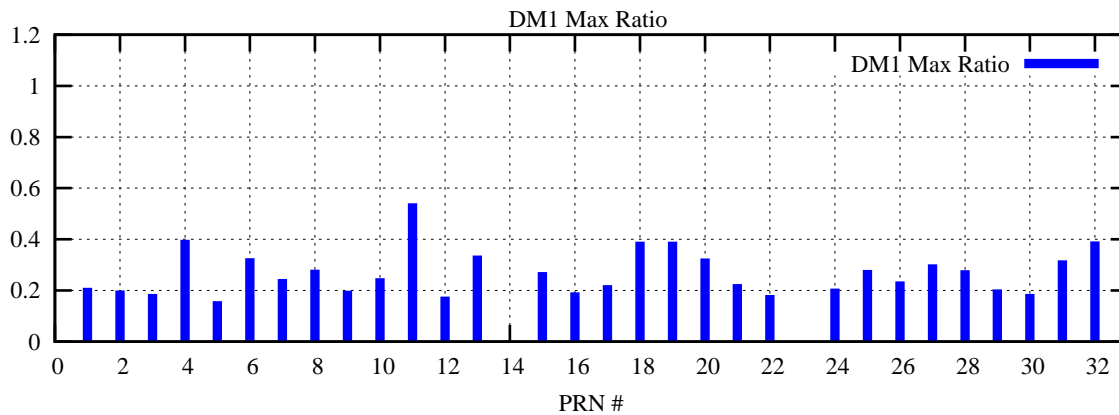

Ratio (PRN Bias/Threshold)

GpsWeek 2124 Day 1

Skinny (Type 0): PRN 8 22
Broad (Type 2): PRN 7 15 17 21 24