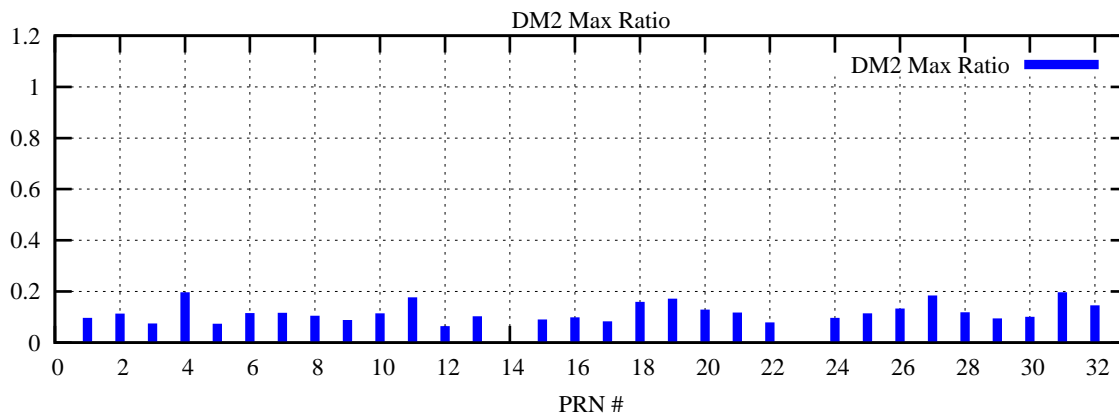

Ratio (PRN Bias/Threshold)

GpsWeek 2124 Day 1

Skinny (Type 0): PRN 8 22
Broad (Type 2): PRN 7 15 17 21 24