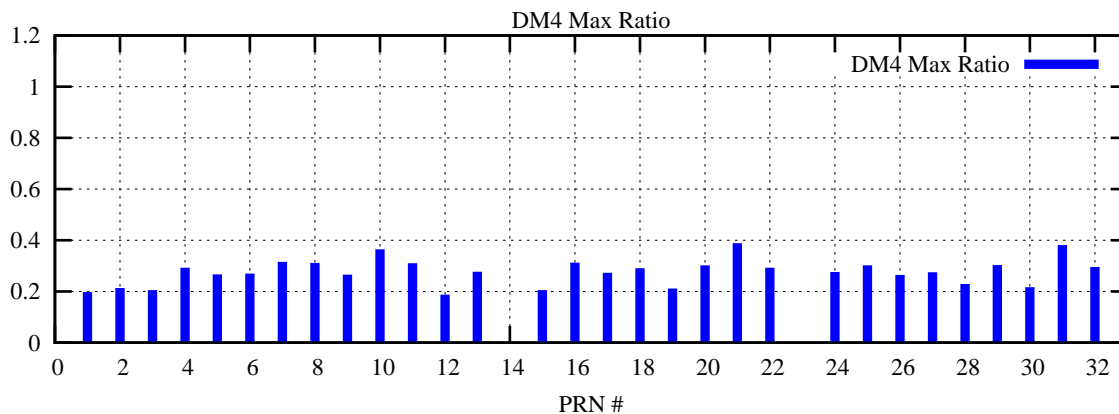

Ratio (PRN Bias/Threshold)

GpsWeek 2124 Day 1

Skinny (Type 0): PRN 8 22
Broad (Type 2): PRN 7 15 17 21 24