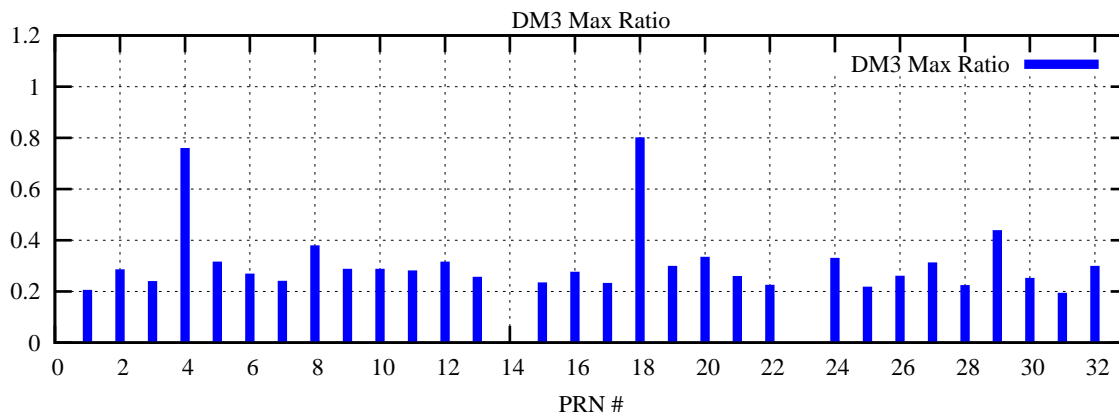

Ratio (PRN Bias/Threshold)

GpsWeek 2124 Day 1

Skinny (Type 0): PRN 8 22
Broad (Type 2): PRN 7 15 17 21 24