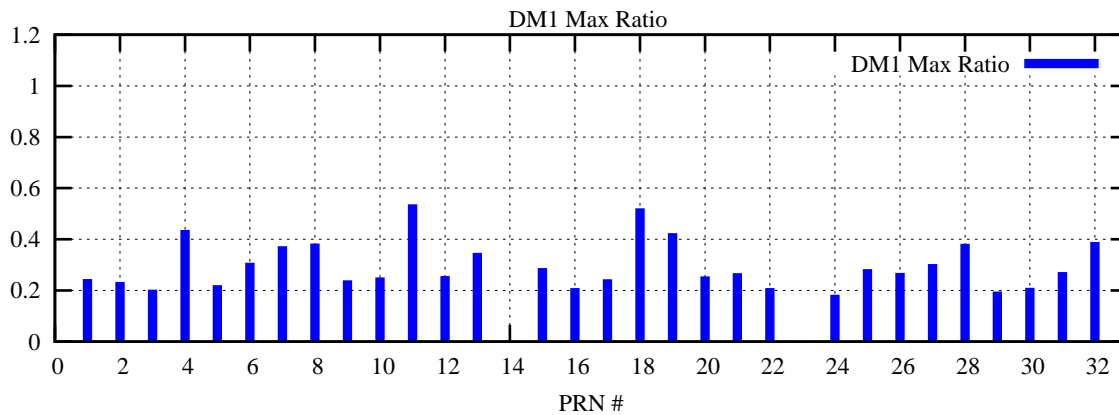

Ratio (PRN Bias/Threshold)

GpsWeek 2124 Day 3

Skinny (Type 0): PRN 8 22
Broad (Type 2): PRN 7 15 17 21 24