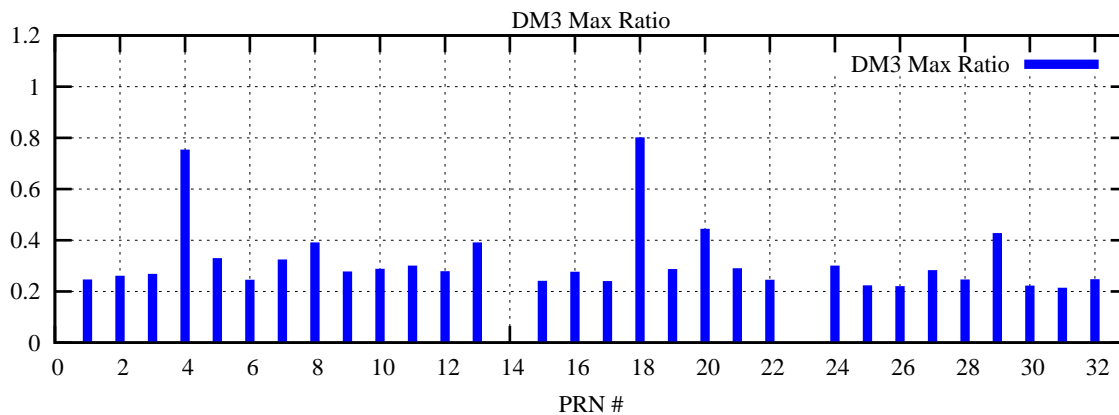

Ratio (PRN Bias/Threshold)

GpsWeek 2124 Day 3

Skinny (Type 0): PRN 8 22
Broad (Type 2): PRN 7 15 17 21 24