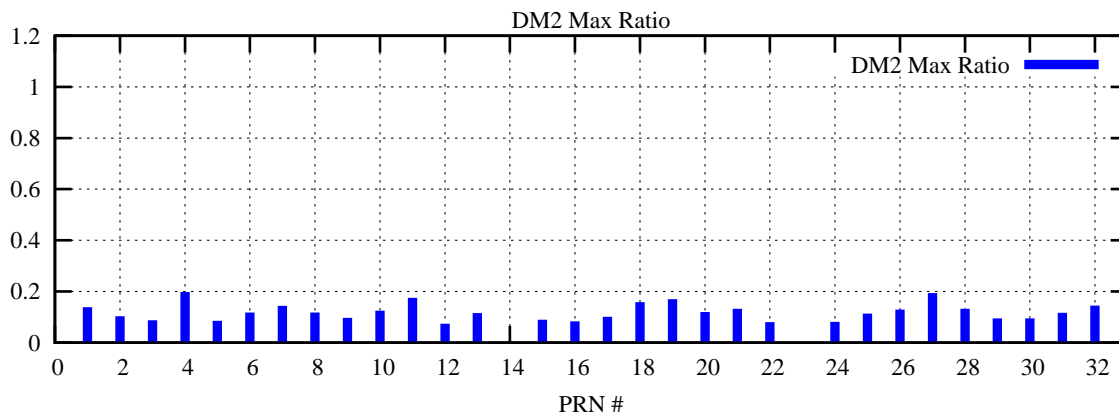

Ratio (PRN Bias/Threshold)

GpsWeek 2124 Day 3

Skinny (Type 0): PRN 8 22
Broad (Type 2): PRN 7 15 17 21 24