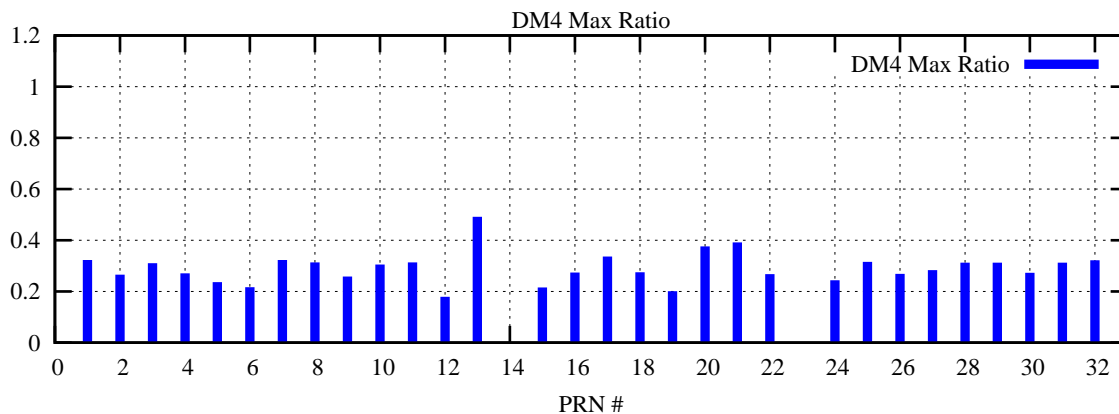

Ratio (PRN Bias/Threshold)

GpsWeek 2124 Day 3

Skinny (Type 0): PRN 8 22
Broad (Type 2): PRN 7 15 17 21 24