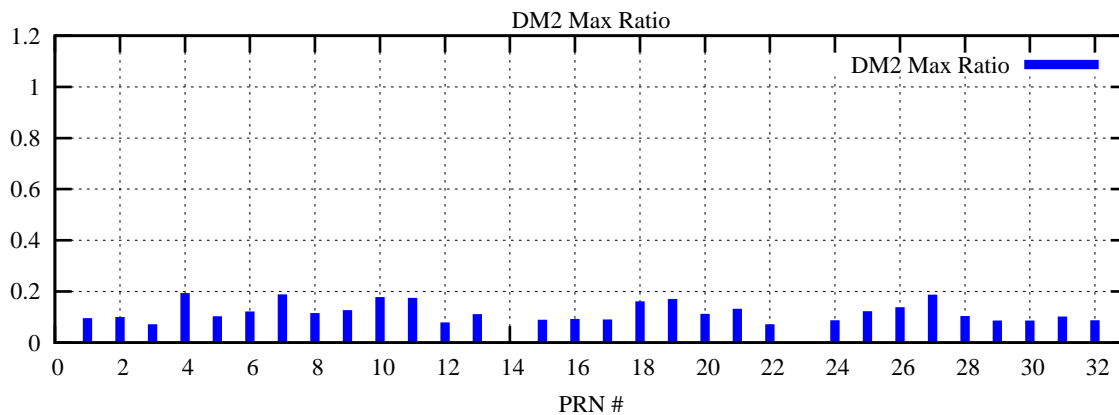

Ratio (PRN Bias/Threshold)

GpsWeek 2124 Day 4

Skinny (Type 0): PRN 8 22
Broad (Type 2): PRN 7 15 17 21 24