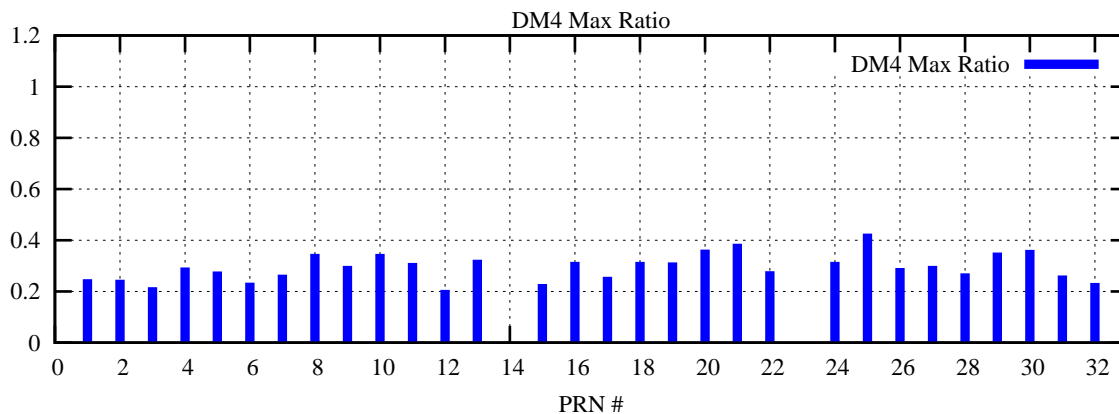

Ratio (PRN Bias/Threshold)

GpsWeek 2124 Day 4

Skinny (Type 0): PRN 8 22
Broad (Type 2): PRN 7 15 17 21 24