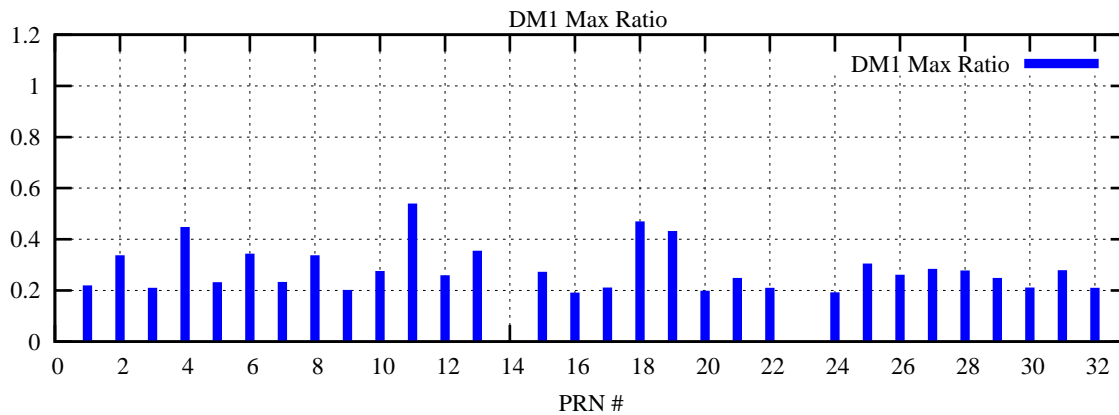

Ratio (PRN Bias/Threshold)

GpsWeek 2124 Day 4

Skinny (Type 0): PRN 8 22
Broad (Type 2): PRN 7 15 17 21 24