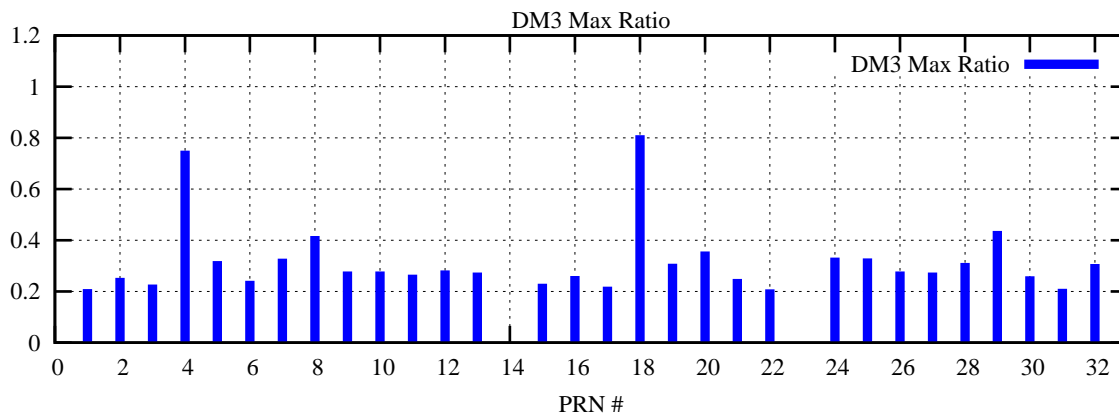

Ratio (PRN Bias/Threshold)

GpsWeek 2124 Day 4

Skinny (Type 0): PRN 8 22
Broad (Type 2): PRN 7 15 17 21 24