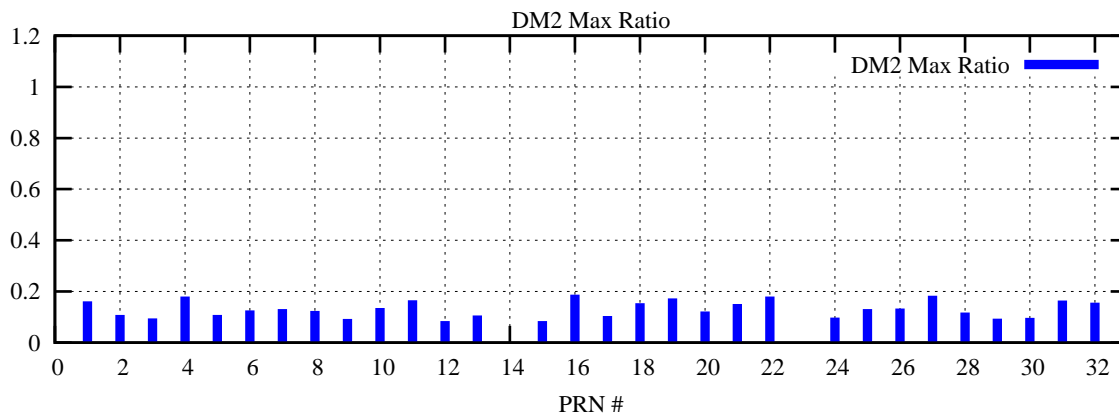

Ratio (PRN Bias/Threshold)

GpsWeek 2125 Day 0

Skinny (Type 0): PRN 8 22
Broad (Type 2): PRN 7 15 17 21 24