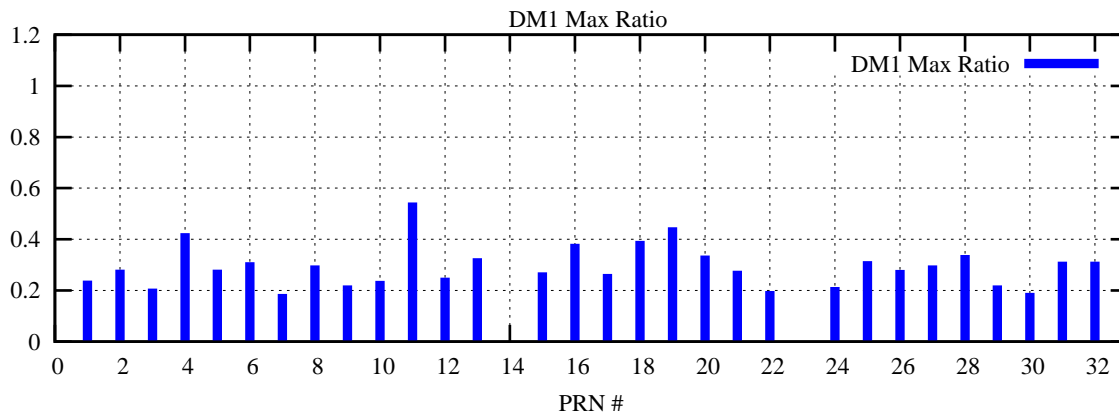

Ratio (PRN Bias/Threshold)

GpsWeek 2125 Day 0

Skinny (Type 0): PRN 8 22
Broad (Type 2): PRN 7 15 17 21 24