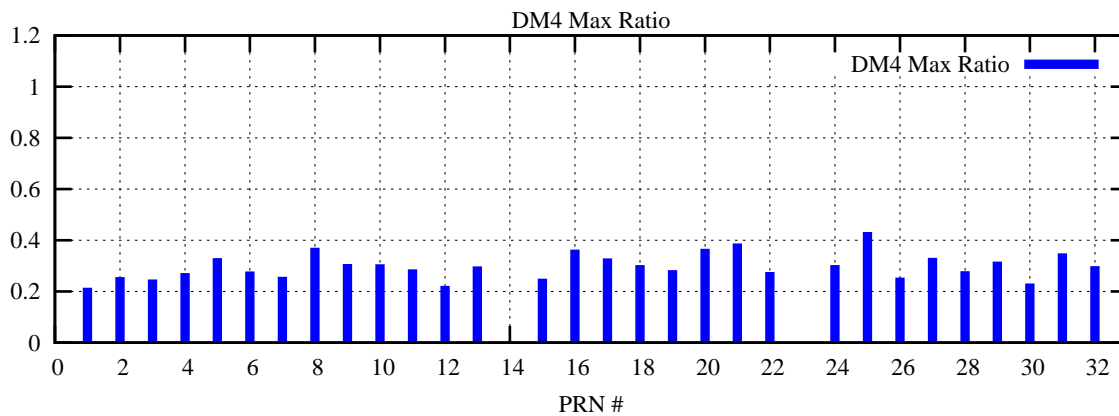

Ratio (PRN Bias/Threshold)

GpsWeek 2125 Day 0

Skinny (Type 0): PRN 8 22
Broad (Type 2): PRN 7 15 17 21 24