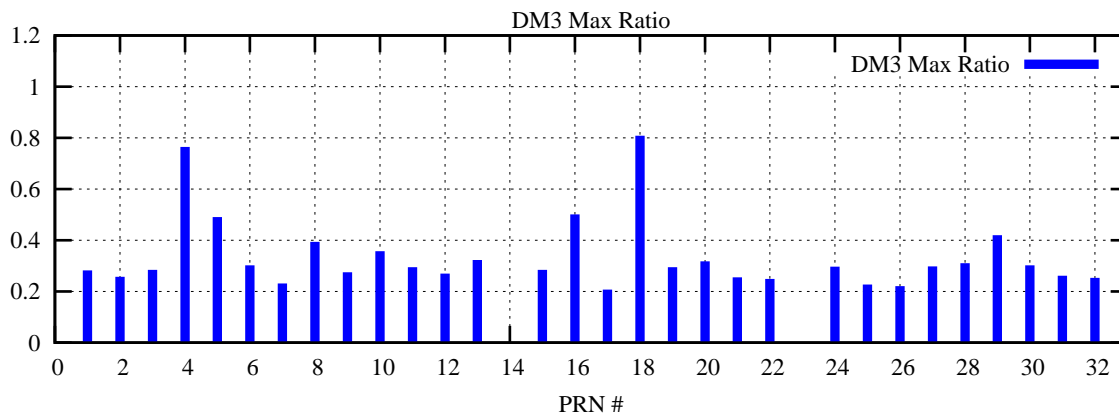

Ratio (PRN Bias/Threshold)

GpsWeek 2125 Day 0

Skinny (Type 0): PRN 8 22
Broad (Type 2): PRN 7 15 17 21 24