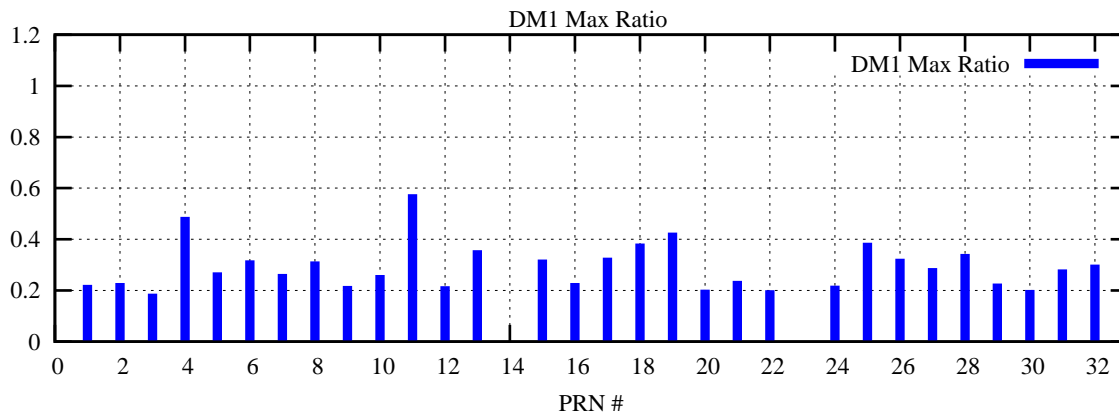

Ratio (PRN Bias/Threshold)

GpsWeek 2125 Day 2

Skinny (Type 0): PRN 8 22  
Broad (Type 2): PRN 7 15 17 21 24