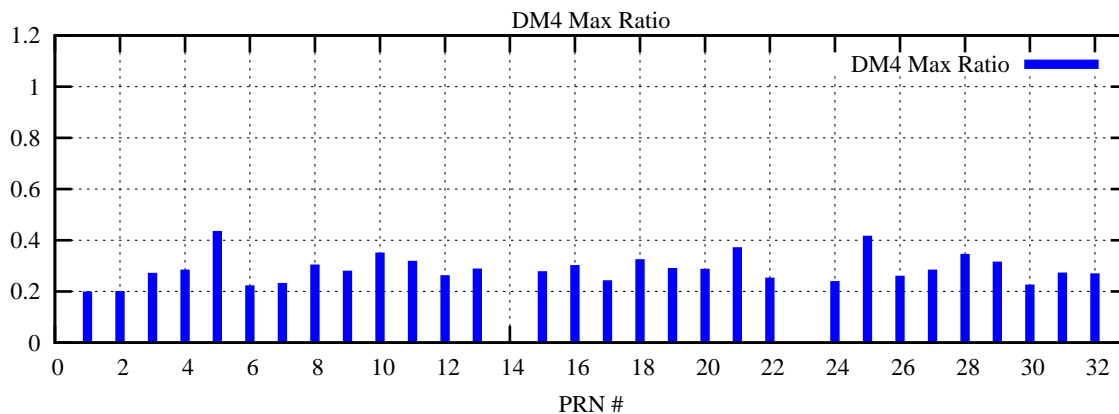

Ratio (PRN Bias/Threshold)

GpsWeek 2125 Day 2

Skinny (Type 0): PRN 8 22  
Broad (Type 2): PRN 7 15 17 21 24