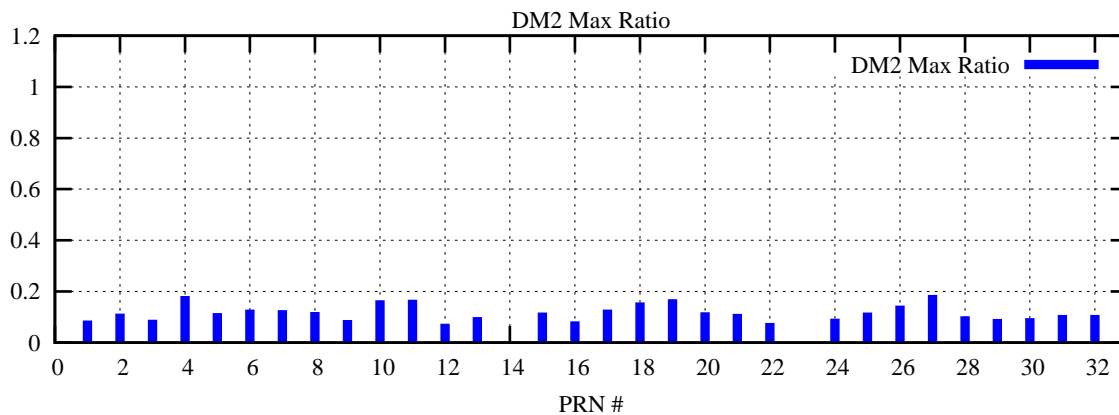

Ratio (PRN Bias/Threshold)

GpsWeek 2125 Day 2

Skinny (Type 0): PRN 8 22  
Broad (Type 2): PRN 7 15 17 21 24