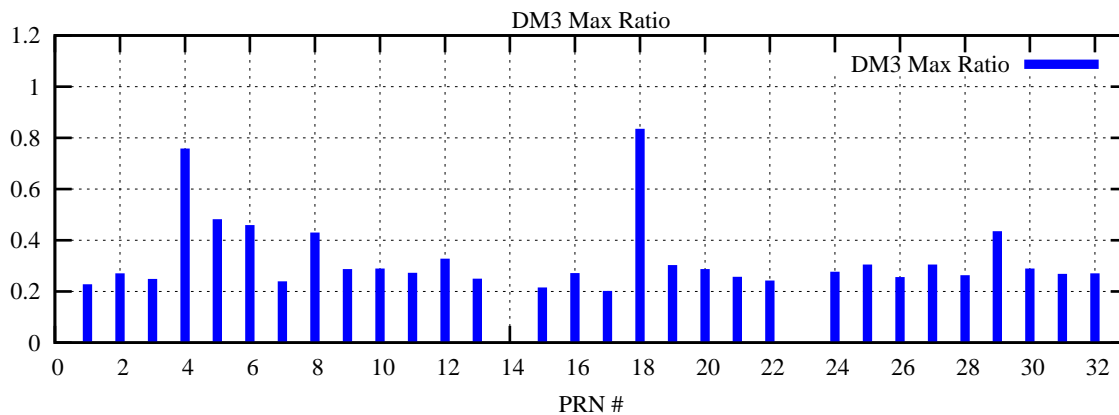

Ratio (PRN Bias/Threshold)

GpsWeek 2125 Day 2

Skinny (Type 0): PRN 8 22  
Broad (Type 2): PRN 7 15 17 21 24