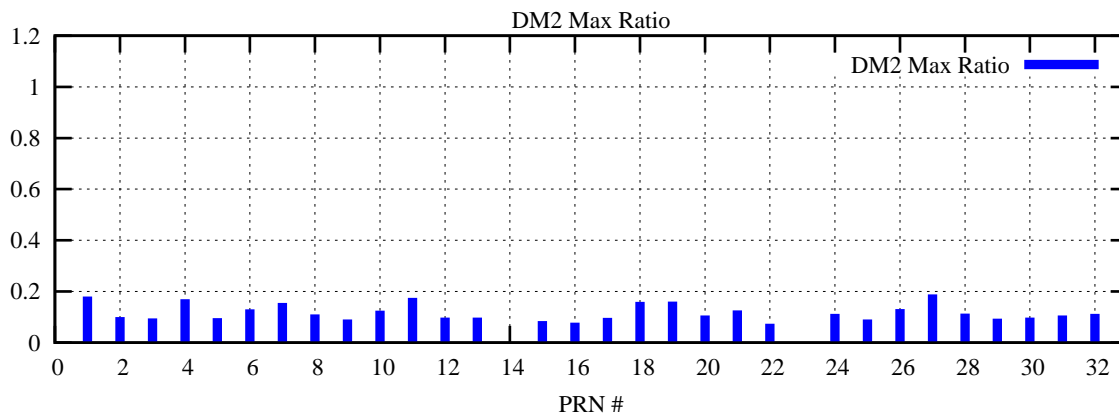

Ratio (PRN Bias/Threshold)

GpsWeek 2125 Day 3

Skinny (Type 0): PRN 8 22
Broad (Type 2): PRN 7 15 17 21 24