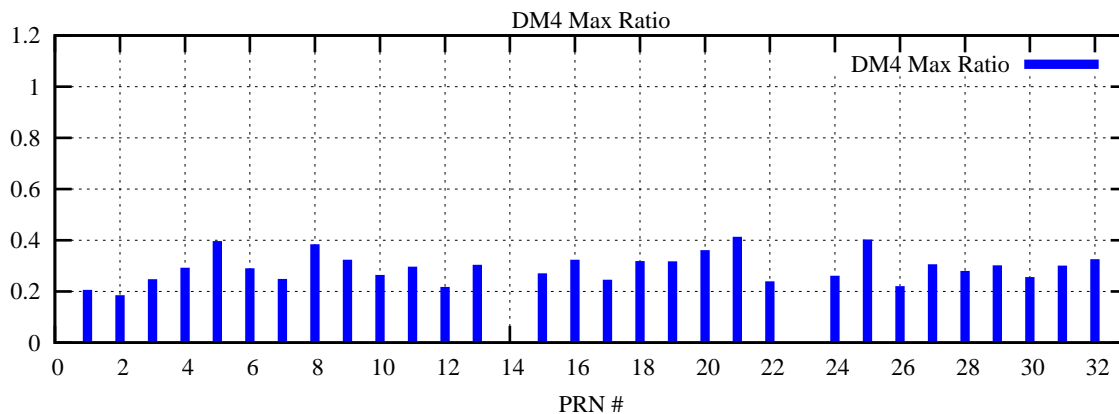

Ratio (PRN Bias/Threshold)

GpsWeek 2125 Day 3

Skinny (Type 0): PRN 8 22
Broad (Type 2): PRN 7 15 17 21 24