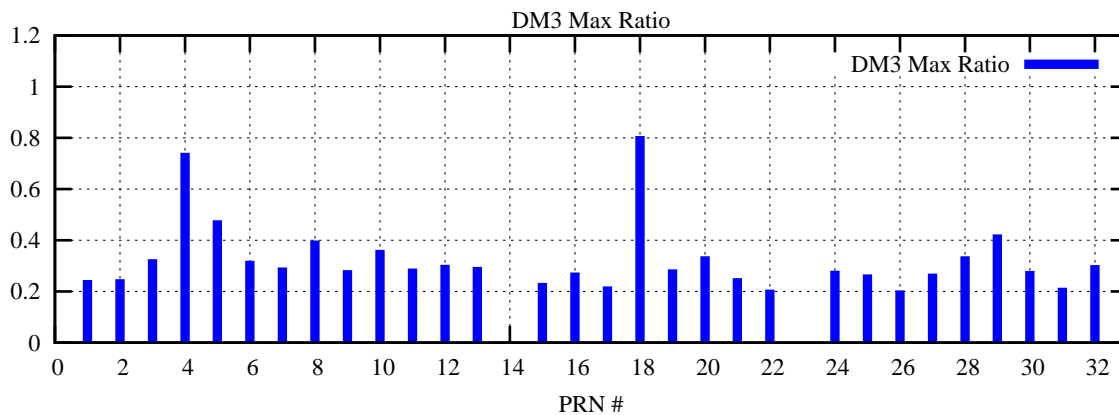

Ratio (PRN Bias/Threshold)

GpsWeek 2125 Day 3

Skinny (Type 0): PRN 8 22
Broad (Type 2): PRN 7 15 17 21 24