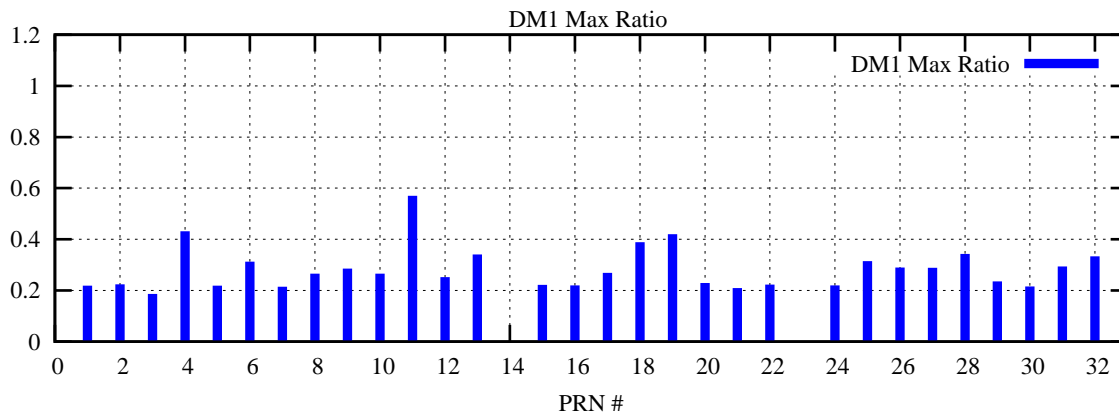

Ratio (PRN Bias/Threshold)

GpsWeek 2125 Day 3

Skinny (Type 0): PRN 8 22
Broad (Type 2): PRN 7 15 17 21 24