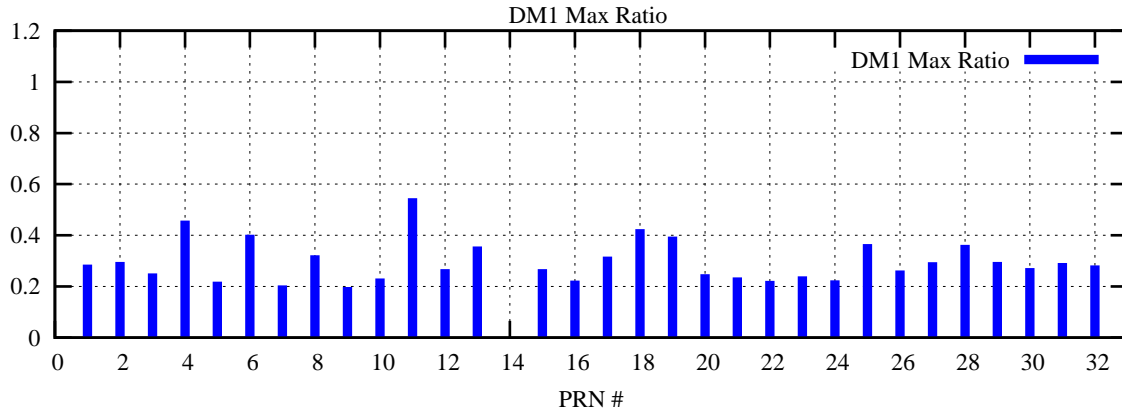

Ratio (PRN Bias/Threshold)

GpsWeek 2125 Day 4

Skinny (Type 0): PRN 8 22
Broad (Type 2): PRN 7 15 17 21 24