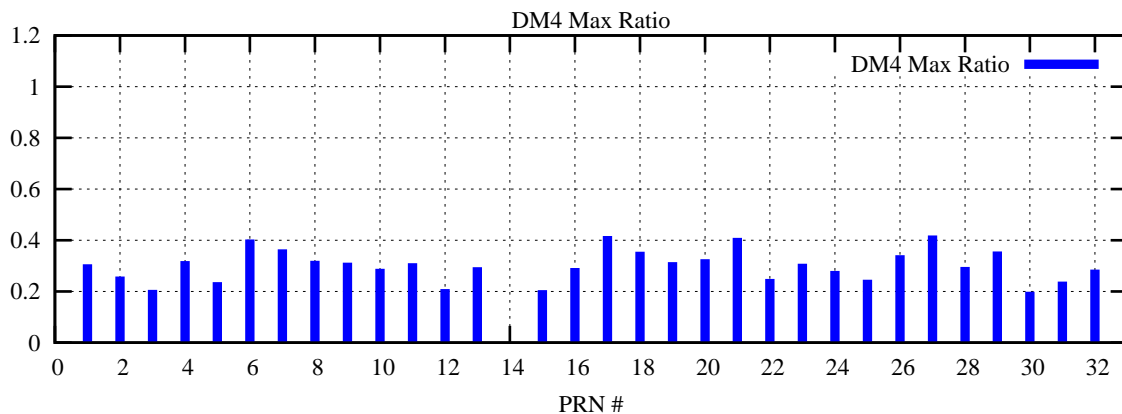

Ratio (PRN Bias/Threshold)

GpsWeek 2125 Day 4

Skinny (Type 0): PRN 8 22
Broad (Type 2): PRN 7 15 17 21 24