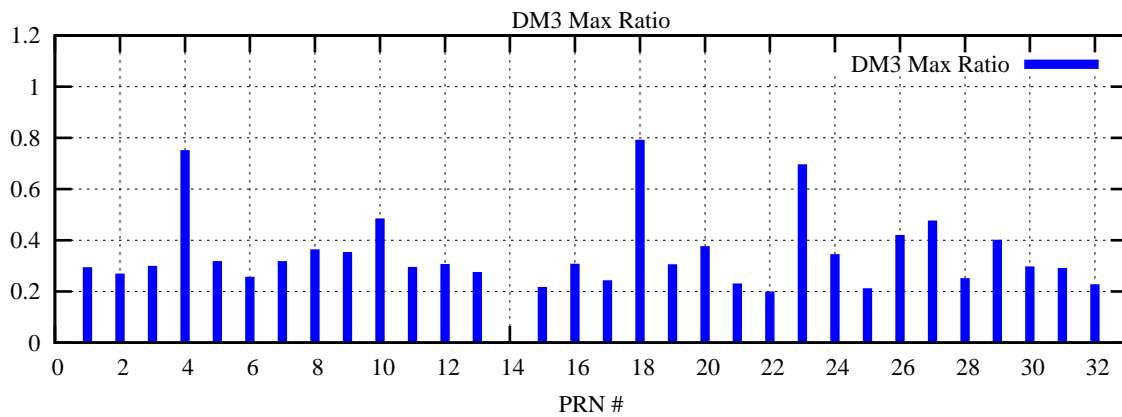

Ratio (PRN Bias/Threshold)

GpsWeek 2125 Day 4

Skinny (Type 0): PRN 8 22
Broad (Type 2): PRN 7 15 17 21 24