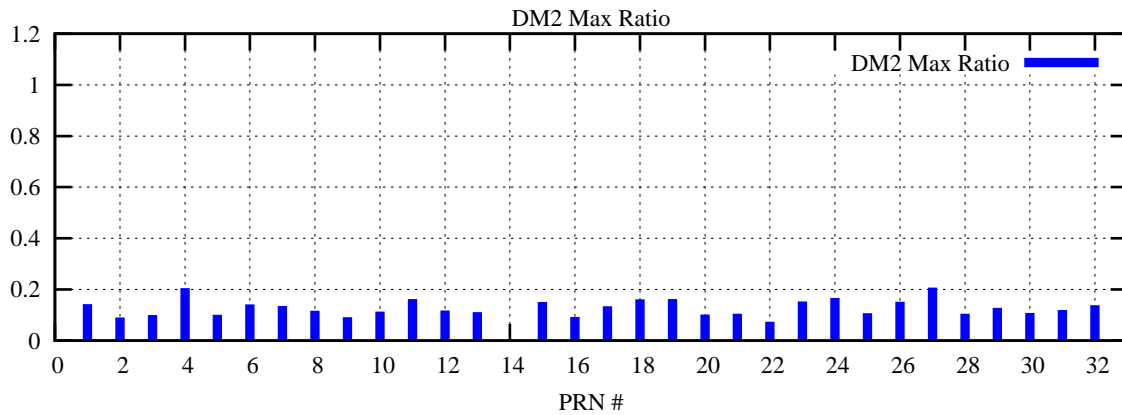

Ratio (PRN Bias/Threshold)

GpsWeek 2125 Day 4

Skinny (Type 0): PRN 8 22
Broad (Type 2): PRN 7 15 17 21 24